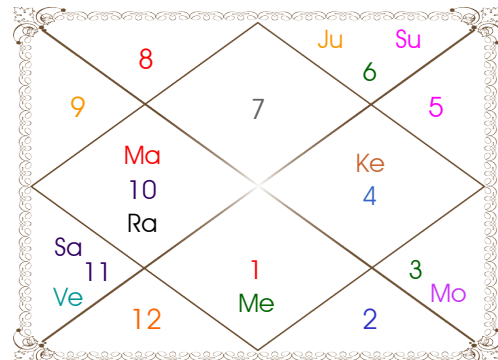

Navamsa Chart

KP ASTROLOGER

Royal Road Laventure Mauritius 41001

+230 57573905

prakashluchun@gmail.com