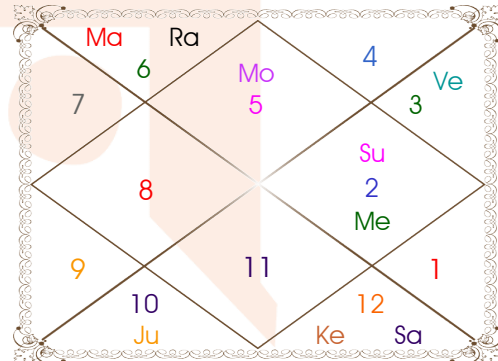

# Planetary Degrees and their Positions

Pl	R	C	Rasi	Degree	Speed	Nak	Pad	No.	RL	NL	Sub	Dignity
Asc			Lib	01:26:43	447:13:41	Chitra	3	14	Ven	Mar	Mer	---
Sun			Tau	26:42:19	00:57:21	Mrgsra	2	5	Ven	Mar	Jup	EnSign
Mon			Leo	07:23:21	11:50:43	Magha	3	10	Sun	Ket	Rah	FrSign
Mar			Vir	02:53:30	00:23:37	U Phal	2	12	Mer	Sun	Jup	EnSign
Mer			Tau	10:34:52	01:50:58	Rohini	1	4	Ven	Mon	Mon	FrSign
Jup	R		Cap	28:07:00	00:00:16	Dhanish	2	23	Sat	Mar	Sat	Dblitted
Ven			Gem	15:02:09	01:13:17	Ardra	3	6	Mer	Rah	Ket	FrSign
Sat			Pis	24:23:44	00:04:45	Revati	3	27	Jup	Mer	Rah	NuSign
Rah	R		Vir	00:37:02	00:01:40	U Phal	2	12	Mer	Sun	Rah	Moltrikn
Ket	R		Pis	00:37:02	00:01:40	P Bhad	4	25	Jup	Jup	Mar	Moltrikn
Ura	R		Cap	14:30:54	00:01:21	Sravna	2	22	Sat	Mon	Jup	---
Nep	R		Cap	05:43:18	00:01:10	U Sadha	3	21	Sat	Sun	Mer	---
Plu	R		Sco	09:57:06	00:01:33	Anuradha	2	17	Mar	Sat	Ven	---
Mid Heaven			Gem	24:26:50	--	Punrvsu	--	7	Mer	Jup	Mer	--

R-Retrograde S-Stationary

C- Combust D-Deep Combust

Rahu : True

Lahiri Ayanamsa : 23:49:15

## Lagna-Chalit

## Moon Chart