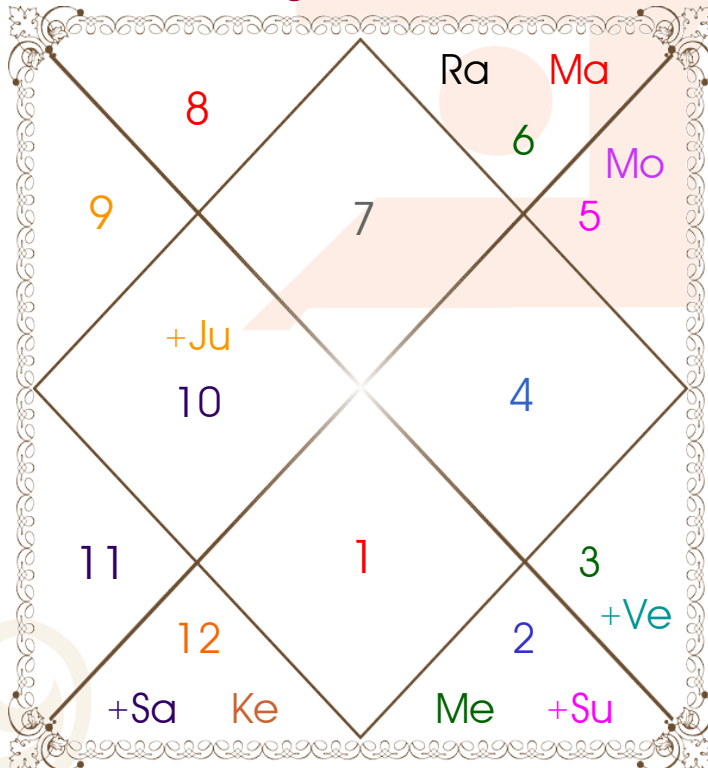

### Avakahada Chakra

Ascendent-Lord \_\_\_\_: Libra - Venus  
**Rasi-Lord** \_\_\_\_\_: **Leo - Sun**  
**Naksh.-Charan** \_\_\_\_: **Magha - 3**  
Nakshatra Lord \_\_\_\_: Ketu  
Yoga \_\_\_\_\_: Harshan  
Karan \_\_\_\_\_: Taitila  
Gana \_\_\_\_\_: Rakshas  
Yoni \_\_\_\_\_: Mooshk  
Nadi \_\_\_\_\_: Antya  
Varan \_\_\_\_\_: Kshatriya  
Vashya \_\_\_\_\_: Vanchar  
Varga \_\_\_\_\_: Mooshak  
Yunja \_\_\_\_\_: Madhya  
Hansak \_\_\_\_\_: Agni  
Name Alphabet \_\_\_\_: Moo-Mukta  
Paya(Rasi-Nak) \_\_\_\_: Gold - Silver  
SunSign(West) \_\_\_\_\_: Gemini

# Planetary Degrees and their Positions

Pl	R	C	Rasi	Degree	Speed	Nak	Pad	No.	RL	NL	Sub	Dignity
Asc			Lib	01:26:43	447:13:41	Chitra	3	14	Ven	Mar	Mer	---
Sun			Tau	26:42:19	00:57:21	Mrgsra	2	5	Ven	Mar	Jup	EnSign
Mon			Leo	07:23:21	11:50:43	Magha	3	10	Sun	Ket	Rah	FrSign
Mar			Vir	02:53:30	00:23:37	U Phal	2	12	Mer	Sun	Jup	EnSign
Mer			Tau	10:34:52	01:50:58	Rohini	1	4	Ven	Mon	Mon	FrSign
Jup	R		Cap	28:07:00	00:00:16	Dhanish	2	23	Sat	Mar	Sat	Dblitted
Ven			Gem	15:02:09	01:13:17	Ardra	3	6	Mer	Rah	Ket	FrSign
Sat			Pis	24:23:44	00:04:45	Revati	3	27	Jup	Mer	Rah	NuSign
Rah	R		Vir	00:37:02	00:01:40	U Phal	2	12	Mer	Sun	Rah	Moltrikn
Ket	R		Pis	00:37:02	00:01:40	P Bhad	4	25	Jup	Jup	Mar	Moltrikn
Ura	R		Cap	14:30:54	00:01:21	Sravna	2	22	Sat	Mon	Jup	---
Nep	R		Cap	05:43:18	00:01:10	U Sadha	3	21	Sat	Sun	Mer	---
Plu	R		Sco	09:57:06	00:01:33	Anuradha	2	17	Mar	Sat	Ven	---
Mid Heaven			Gem	24:26:50	--	Punrvsu	--	7	Mer	Jup	Mer	--

## Moon Chart