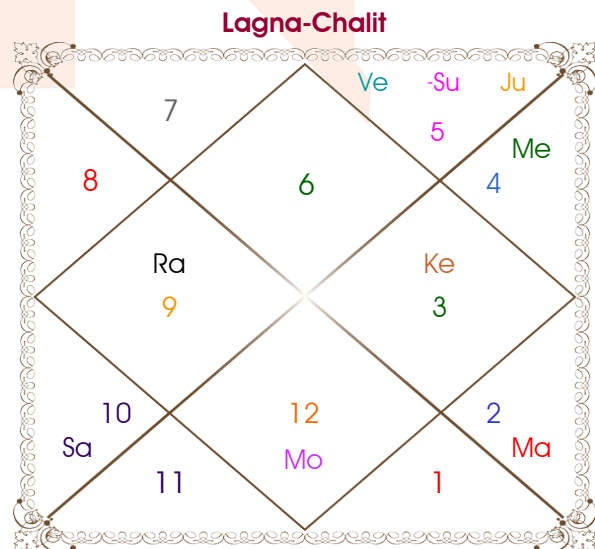

RS  
  
Vicky

Model: Web-FreeMatching

Order No: 121725606

Male : \_\_\_\_\_ Sex \_\_\_\_\_ : Female  
 14/02/1986 : \_\_\_\_\_ Date of Birth \_\_\_\_\_ : 18/08/1992  
 Friday : \_\_\_\_\_ Day \_\_\_\_\_ : Tuesday  
 Hour 07:58:00 : \_\_\_\_\_ Time of Birth \_\_\_\_\_ : 09:30:00 Hour  
 Ghati 00:51:40 : \_\_\_\_\_ Time of Birth(Ghati) \_\_\_\_\_ : 10:34:56 Ghati  
 Germany : \_\_\_\_\_ Country \_\_\_\_\_ : Venezuela  
 Hesse : \_\_\_\_\_ City \_\_\_\_\_ : Valencia  
 50:30:00 North : \_\_\_\_\_ Latitude \_\_\_\_\_ : 10:10:50 North  
 09:15:00 East : \_\_\_\_\_ Longitude \_\_\_\_\_ : 68:00:14 West  
 15:00:00 East : \_\_\_\_\_ Zone \_\_\_\_\_ : 60:00:00 West  
 Hour -00:23:00 : \_\_\_\_\_ Loc Time Corr \_\_\_\_\_ : -00:32:01 Hour  
 Hour 00:00:00 : \_\_\_\_\_ War Time Corr \_\_\_\_\_ : 00:00:00 Hour  
 07:37:20 : \_\_\_\_\_ Sunrise \_\_\_\_\_ : 06:22:59  
 17:37:54 : \_\_\_\_\_ Sunset \_\_\_\_\_ : 18:48:11  
 23:39:39 : \_\_\_\_\_ Lahiri Ayanamsa \_\_\_\_\_ : 23:45:33

Vimshottari Ketu 4Y 10M 25D		Degree	Sign	Pln	Sign	Degree	Vimshottari Mercury 1Y 8M 3D	
<b>Moon</b>		09:12:42	Aqu	Asc	Vir	18:00:39	<b>Sun</b>	
<b>09/01/2017</b>		01:37:41	Aqu	Sun	Leo	02:04:53	<b>22/04/2021</b>	
<b>10/01/2027</b>		03:59:41	Ari	Mon	Pis	28:41:09	<b>22/04/2027</b>	
Moon	09/11/2017	13:22:44	Sco	Mar	Tau	21:16:36	Sun	09/08/2021
Mars	11/06/2018	11:55:19	Aqu	Mer	Can	13:59:26	Moon	08/02/2022
Rahu	10/12/2019	04:48:22	Aqu	Jup	Leo	24:54:09	Mars	16/06/2022
Jupiter	10/04/2021	07:47:23	Aqu	Ven	Leo	20:07:47	Rahu	10/05/2023
Saturn	10/11/2022	15:07:56	Sco	Sat R	Cap	20:33:06	Jupiter	27/02/2024
Mercury	10/04/2024	08:35:43	Ari R	Rah R	Sag	05:03:28	Saturn	08/02/2025
Ketu	09/11/2024	08:35:43	Lib R	Ket R	Gem	05:03:28	Saturn	08/02/2025
Venus	11/07/2026	27:58:30	Sco	Ura R	Sag	20:47:04	Mercury	15/12/2025
Sun	10/01/2027	11:24:47	Sag	Nep R	Sag	22:50:07	Ketu	22/04/2026
		13:41:34	Lib R	Plu	Lib	26:29:17	Venus	22/04/2027