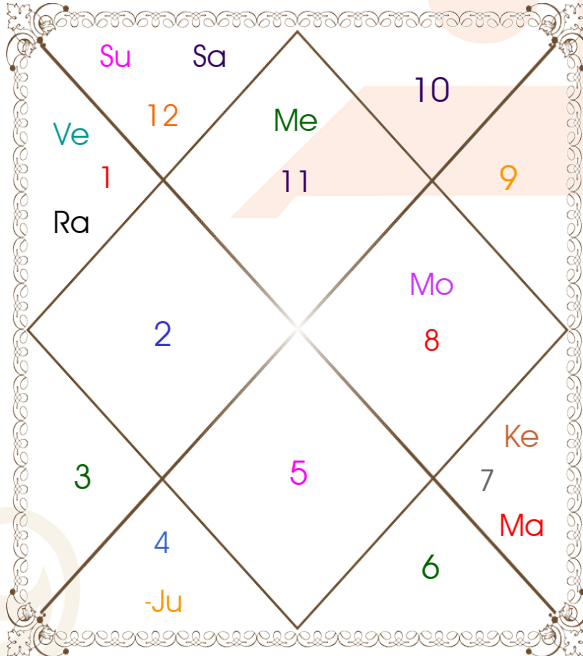

Natal

Progressed

Nak Pad	Degree	Sign	R	C	Planet	R	C	Sign	Degree	Pad	Nak
Satbisha	4	18:02:27	Aqu		Asc			Ari	23:01:46	3	Bharani
U Bhad	4	16:10:10	Pis		Sun			Pis	16:10:11	4	U Bhad
Jyestha	2	22:38:02	Scor		Mon			Leo	22:44:28	3	P Phal
Svati	1	06:40:49	Lib	R	Mar			C Aqu	28:11:39	3	P Bhad
Satbisha	4	18:23:18	Aqu		Mer			Aqu	18:44:23	4	Satbisha
Punrvsu	4	01:10:30	Can		Jup			Gem	21:29:54	1	Punrvsu
Bharani	2	19:22:27	Ari		Ven			Ari	06:19:01	2	Asvini
U Bhad	2	09:57:15	Pis	C	Sat			C Pis	11:12:40	3	U Bhad
Bharani	1	13:48:01	Ari		Rah	R		Aqu	14:33:56	3	Satbisha
Svati	3	13:48:01	Lib		Ket	R		Leo	14:33:56	1	P Phal
U Phal	1	28:14:57	Leo	R	Mu			Cap	18:02:27	3	Sravna

R-Retrograde S-Stationary

C- Combust D-Deep Combust

Rahu : True

Lahiri Ayanamsa : 24:13:32

Lagna-Chalit