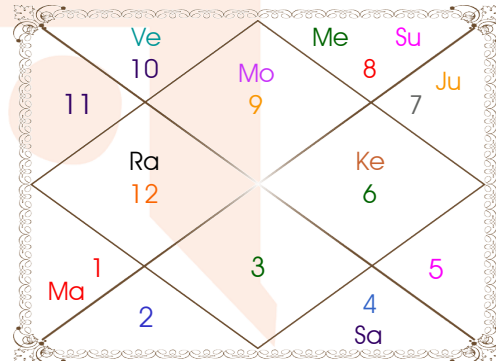

Planetary Degrees and their Positions

Pl	R	C	Rasi	Degree	Speed	Nak	Pad	No.	RL	NL	Sub	Dignity
Asc			Lib	29:10:10	332:16:11	Visakha	3	16	Ven	Jup	Sun	---
Sun			Sco	17:58:12	01:00:53	Jyestha	1	18	Mar	Mer	Mer	FrSign
Mon			Sag	19:06:46	14:26:19	P Sadha	2	20	Jup	Ven	Rah	NuSign
Mar	R		Ari	14:33:27	00:05:06	Bharani	1	2	Mar	Ven	Ven	OwnSign
Mer	R		Sco	00:48:02	00:01:18	Visakha	4	16	Mar	Jup	Mar	NuSign
Jup			Lib	14:16:03	00:11:55	Svati	3	15	Ven	Rah	Mer	EnSign
Ven			Cap	00:18:23	00:38:13	U Sadha	2	21	Sat	Sun	Rah	FrSign
Sat	R		Can	17:14:46	00:01:18	Aslesa	1	9	Mon	Mer	Mer	EnSign
Rah	R		Pis	17:44:52	00:09:12	Revati	1	27	Jup	Mer	Mer	NuSign
Ket	R		Vir	17:44:52	00:09:12	Hasta	3	13	Mer	Mon	Sat	EnSign
Ura			Aqu	13:02:30	00:00:55	Satbisha	2	24	Sat	Rah	Mer	---
Nep			Cap	21:17:00	00:01:15	Sravna	4	22	Sat	Mon	Ven	---
Plu			Sco	29:54:31	00:02:13	Jyestha	4	18	Mar	Mer	Sat	---
Mid Heaven			Can	28:54:05	--	Aslesa	--	9	Mon	Mer	Sat	--

R-Retrograde S-Stationary

C- Combust D-Deep Combust

Rahu : True

Lahiri Ayanamsa : 23:56:19

Lagna-Chalit

Moon Chart

Navamsa Chart