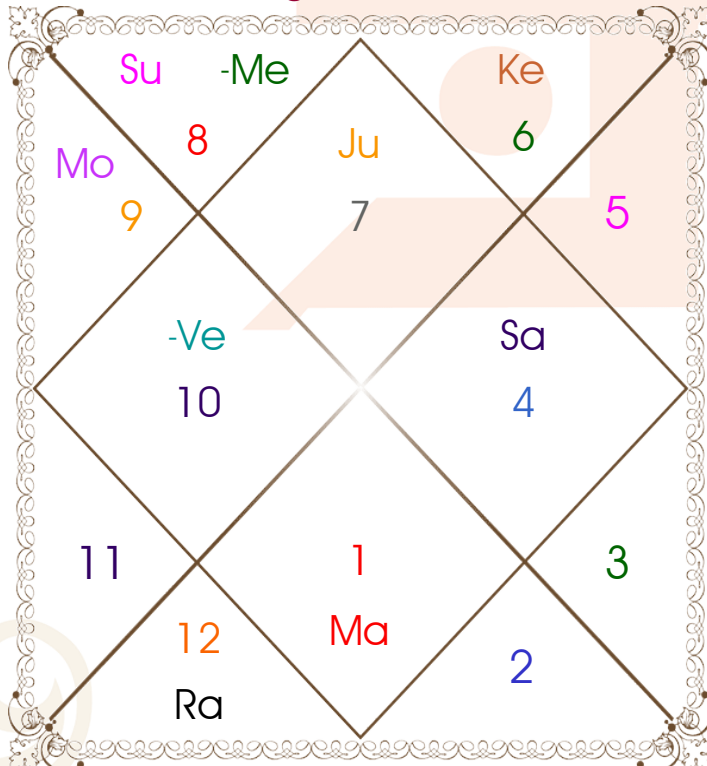

Planetary Degrees and their Positions

Pl	R	C	Rasi	Degree	Speed	Nak	Pad	No.	RL	NL	Sub	Dignity
Asc			Lib	29:10:10	332:16:11	Visakha	3	16	Ven	Jup	Sun	---
Sun			Sco	17:58:12	01:00:53	Jyestha	1	18	Mar	Mer	Mer	FrSign
Mon			Sag	19:06:46	14:26:19	P Sadha	2	20	Jup	Ven	Rah	NuSign
Mar	R		Ari	14:33:27	00:05:06	Bharani	1	2	Mar	Ven	Ven	OwnSign
Mer	R		Sco	00:48:02	00:01:18	Visakha	4	16	Mar	Jup	Mar	NuSign
Jup			Lib	14:16:03	00:11:55	Svati	3	15	Ven	Rah	Mer	EnSign
Ven			Cap	00:18:23	00:38:13	U Sadha	2	21	Sat	Sun	Rah	FrSign
Sat	R		Can	17:14:46	00:01:18	Aslesa	1	9	Mon	Mer	Mer	EnSign
Rah	R		Pis	17:44:52	00:09:12	Revati	1	27	Jup	Mer	Mer	NuSign
Ket	R		Vir	17:44:52	00:09:12	Hasta	3	13	Mer	Mon	Sat	EnSign
Ura			Aqu	13:02:30	00:00:55	Satbisha	2	24	Sat	Rah	Mer	---
Nep			Cap	21:17:00	00:01:15	Sravna	4	22	Sat	Mon	Ven	---
Plu			Sco	29:54:31	00:02:13	Jyestha	4	18	Mar	Mer	Sat	---
Mid Heaven			Can	28:54:05	--	Aslesa	--	9	Mon	Mer	Sat	--

R-Retrograde S-Stationary

C- Combust D-Deep Combust

Rahu : True

Lahiri Ayanamsa : 23:56:19

Lagna-Chalit