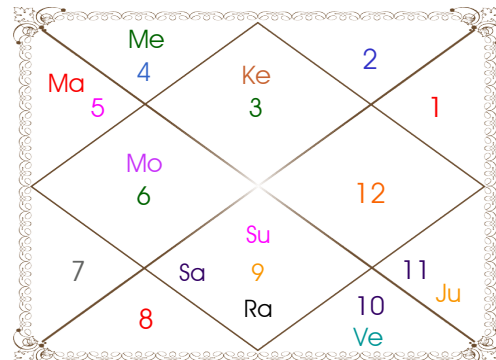

Planetary Degrees and their Positions

| Pl | R | C | Rasi | Degree | Speed | Nak | Pad | No. | RL | NL | Sub | Dignity |
|------------|---|---|------|----------|-----------|----------|-----|-----|-----|-----|-----|---------|
| Asc | | | Lib | 29:10:10 | 332:16:11 | Visakha | 3 | 16 | Ven | Jup | Sun | --- |
| Sun | | | Sco | 17:58:12 | 01:00:53 | Jyestha | 1 | 18 | Mar | Mer | Mer | FrSign |
| Mon | | | Sag | 19:06:46 | 14:26:19 | P Sadha | 2 | 20 | Jup | Ven | Rah | NuSign |
| Mar | R | | Ari | 14:33:27 | 00:05:06 | Bharani | 1 | 2 | Mar | Ven | Ven | OwnSign |
| Mer | R | | Sco | 00:48:02 | 00:01:18 | Visakha | 4 | 16 | Mar | Jup | Mar | NuSign |
| Jup | | | Lib | 14:16:03 | 00:11:55 | Svati | 3 | 15 | Ven | Rah | Mer | EnSign |
| Ven | | | Cap | 00:18:23 | 00:38:13 | U Sadha | 2 | 21 | Sat | Sun | Rah | FrSign |
| Sat | R | | Can | 17:14:46 | 00:01:18 | Aslesa | 1 | 9 | Mon | Mer | Mer | EnSign |
| Rah | R | | Pis | 17:44:52 | 00:09:12 | Revati | 1 | 27 | Jup | Mer | Mer | NuSign |
| Ket | R | | Vir | 17:44:52 | 00:09:12 | Hasta | 3 | 13 | Mer | Mon | Sat | EnSign |
| Ura | | | Aqu | 13:02:30 | 00:00:55 | Satbisha | 2 | 24 | Sat | Rah | Mer | --- |
| Nep | | | Cap | 21:17:00 | 00:01:15 | Sravna | 4 | 22 | Sat | Mon | Ven | --- |
| Plu | | | Sco | 29:54:31 | 00:02:13 | Jyestha | 4 | 18 | Mar | Mer | Sat | --- |
| Mid Heaven | | | Can | 28:54:05 | -- | Aslesa | -- | 9 | Mon | Mer | Sat | -- |

R-Retrograde S-Stationary

C- Combust D-Deep Combust

Rahu : True

Lahiri Ayanamsa : 23:56:19

Lagna-Chalit

Moon Chart

Navamsa Chart

Vimshottari Dasha