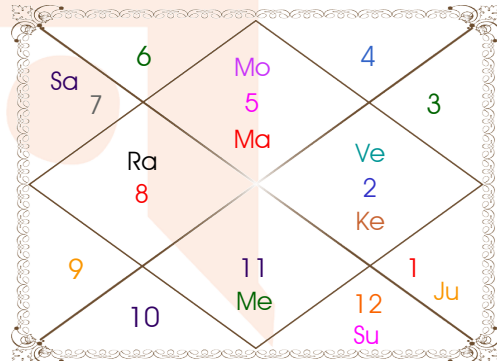

Planetary Degrees and their Positions

Pl	R	C	Rasi	Degree	Speed	Nak	Pad	No.	RL	NL	Sub	Dignity
Asc			Lib	24:07:52	309:28:33	Visakha	2	16	Ven	Jup	Mer	---
Sun			Pis	21:11:14	00:59:04	Revati	2	27	Jup	Mer	Ven	FrSign
Mon			Leo	20:35:28	14:30:43	P Phal	3	11	Sun	Ven	Jup	FrSign
Mar	R		Leo	10:13:31	00:07:18	Magha	4	10	Sun	Ket	Sat	FrSign
Mer			Aqu	29:49:01	00:00:59	P Bhad	3	25	Sat	Jup	Mon	NuSign
Jup			Ari	20:04:43	00:13:23	Bharani	3	2	Mar	Ven	Rah	FrSign
Ven			Tau	06:51:15	00:54:53	Krittika	4	3	Ven	Sun	Mer	OwnSign
Sat	R		Lib	02:59:43	00:04:27	Chitra	3	14	Ven	Mar	Ven	Exalted
Rah	R		Sco	12:18:58	00:07:59	Anuradha	3	17	Mar	Sat	Mar	EnSign
Ket	R		Tau	12:18:58	00:07:59	Rohini	1	4	Ven	Mon	Rah	NuSign
Ura			Pis	11:05:47	00:03:23	U Bhad	3	26	Jup	Sat	Mon	---
Nep			Aqu	08:08:51	00:01:47	Satbisha	1	24	Sat	Rah	Rah	---
Plu			Sag	15:31:14	00:00:11	P Sadha	1	20	Jup	Ven	Ven	---
Mid Heaven			Can	28:36:33	--	Aslesa	--	9	Mon	Mer	Sat	--

R-Retrograde S-Stationary

C- Combust D-Deep Combust

Rahu : True

Lahiri Ayanamsa : 24:01:57

Lagna-Chalit

Moon Chart

Navamsa Chart

Vimshottari Dasha

- ❖ The above dasa periods have been computed on the basis of Moon Degree. However, as per bhayat / bhabhog the balance of dasa is Ven 9 Y 0 M 17 D.
- ❖ The Dates given for Dasa periods show their endings. Divisions of Vimshottari Dasa for Complete 120 years are given here without any consideration of longevity.