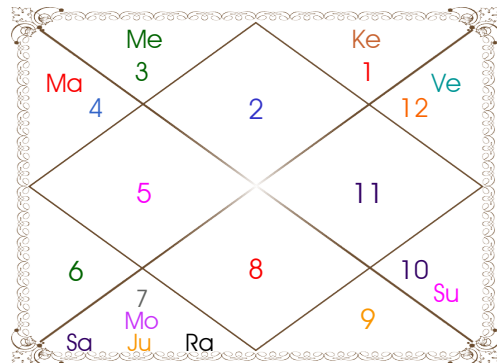

Planetary Degrees and their Positions

Pl	R	C	Rasi	Degree	Speed	Nak	Pad	No.	RL	NL	Sub	Dignity
Asc			Lib	24:07:52	309:28:33	Visakha	2	16	Ven	Jup	Mer	---
Sun			Pis	21:11:14	00:59:04	Revati	2	27	Jup	Mer	Ven	FrSign
Mon			Leo	20:35:28	14:30:43	P Phal	3	11	Sun	Ven	Jup	FrSign
Mar	R		Leo	10:13:31	00:07:18	Magha	4	10	Sun	Ket	Sat	FrSign
Mer			Aqu	29:49:01	00:00:59	P Bhad	3	25	Sat	Jup	Mon	NuSign
Jup			Ari	20:04:43	00:13:23	Bharani	3	2	Mar	Ven	Rah	FrSign
Ven			Tau	06:51:15	00:54:53	Krittika	4	3	Ven	Sun	Mer	OwnSign
Sat	R		Lib	02:59:43	00:04:27	Chitra	3	14	Ven	Mar	Ven	Exalted
Rah	R		Sco	12:18:58	00:07:59	Anuradha	3	17	Mar	Sat	Mar	EnSign
Ket	R		Tau	12:18:58	00:07:59	Rohini	1	4	Ven	Mon	Rah	NuSign
Ura			Pis	11:05:47	00:03:23	U Bhad	3	26	Jup	Sat	Mon	---
Nep			Aqu	08:08:51	00:01:47	Satbisha	1	24	Sat	Rah	Rah	---
Plu			Sag	15:31:14	00:00:11	P Sadha	1	20	Jup	Ven	Ven	---
Mid Heaven			Can	28:36:33	--	Aslesa	--	9	Mon	Mer	Sat	--

R-Retrograde S-Stationary

C- Combust D-Deep Combust

Rahu : True

Lahiri Ayanamsa : 24:01:57

Lagna-Chalit

Moon Chart

Navamsa Chart

Vimshottari Dasha

- ❖ The above dasa periods have been computed on the basis of Moon Degree. However, as per bhayat / bhabhog the balance of dasa is Ven 9 Y 0 M 17 D.
- ❖ The Dates given for Dasa periods show their endings. Divisions of Vimshottari Dasa for Complete 120 years are given here without any consideration of longevity.