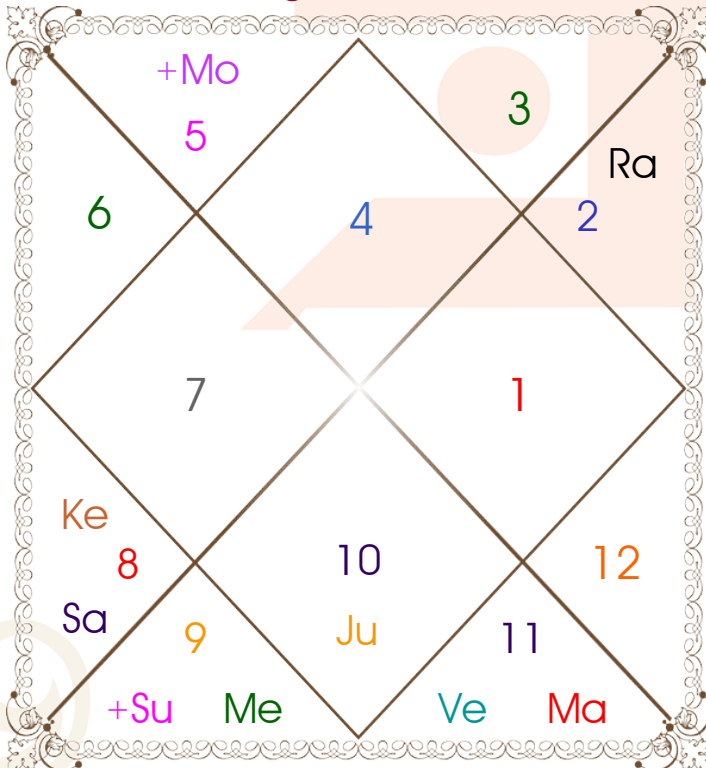

Planetary Degrees and their Positions

PL	R	C	Rasi	Degree	Speed	Nak	Pad	No.	RL	NL	Sub	Dignity
Asc			Can	12:11:02	308:03:53	Pushya	3	8	Mon	Sat	Mar	---
Sun			Sag	27:37:29	01:01:08	U Sadha	1	21	Jup	Sun	Mon	FrSign
Mon			Leo	25:41:37	14:14:58	P Phal	4	11	Sun	Ven	Mer	FrSign
Mar			Aqu	19:32:49	00:45:42	Satbisha	4	24	Sat	Rah	Mar	NuSign
Mer			Sag	06:04:35	01:17:50	Moola	2	19	Jup	Ket	Rah	NuSign
Jup		C	Cap	00:16:28	00:14:03	U Sadha	2	21	Sat	Sun	Rah	Dblitted
Ven			Aqu	14:19:55	01:04:42	Satbisha	3	24	Sat	Rah	Mer	FrSign
Sat			Scor	02:01:57	00:05:02	Visakha	4	16	Mar	Jup	Rah	EnSign
Rah	R		Tau	02:07:31	00:05:14	Krittika	2	3	Ven	Sun	Jup	FrSign
Ket	R		Scor	02:07:31	00:05:14	Visakha	4	16	Mar	Jup	Rah	FrSign
Ura			Scor	22:18:04	00:03:10	Jyestha	2	18	Mar	Mer	Mon	---
Nep			Sag	08:13:49	00:02:10	Moola	3	19	Jup	Ket	Jup	---
Plu			Lib	10:54:32	00:00:55	Svati	2	15	Ven	Rah	Sat	---
Mid Heaven			Ari	06:14:46	--	Asvini	--	1	Mar	Ket	Rah	--

R-Retrograde S-Stationary

C- Combust D-Deep Combust

Rahu : True

Lahiri Ayanamsa : 23:38:40

Lagna-Chalit