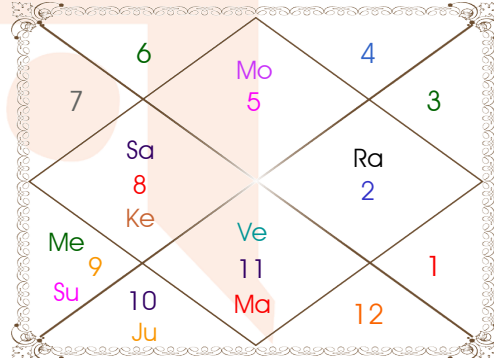

Planetary Degrees and their Positions

PL	R	C	Rasi	Degree	Speed	Nak	Pad	No.	RL	NL	Sub	Dignity
Asc			Can	12:11:02	308:03:53	Pushya	3	8	Mon	Sat	Mar	---
Sun			Sag	27:37:29	01:01:08	U Sadha	1	21	Jup	Sun	Mon	FrSign
Mon			Leo	25:41:37	14:14:58	P Phal	4	11	Sun	Ven	Mer	FrSign
Mar			Aqu	19:32:49	00:45:42	Satbisha	4	24	Sat	Rah	Mar	NuSign
Mer			Sag	06:04:35	01:17:50	Moola	2	19	Jup	Ket	Rah	NuSign
Jup		C	Cap	00:16:28	00:14:03	U Sadha	2	21	Sat	Sun	Rah	Dblitted
Ven			Aqu	14:19:55	01:04:42	Satbisha	3	24	Sat	Rah	Mer	FrSign
Sat			Scor	02:01:57	00:05:02	Visakha	4	16	Mar	Jup	Rah	EnSign
Rah	R		Tau	02:07:31	00:05:14	Krittika	2	3	Ven	Sun	Jup	FrSign
Ket	R		Scor	02:07:31	00:05:14	Visakha	4	16	Mar	Jup	Rah	FrSign
Ura			Scor	22:18:04	00:03:10	Jyestha	2	18	Mar	Mer	Mon	---
Nep			Sag	08:13:49	00:02:10	Moola	3	19	Jup	Ket	Jup	---
Plu			Lib	10:54:32	00:00:55	Svati	2	15	Ven	Rah	Sat	---
Mid Heaven			Ari	06:14:46	--	Asvini	--	1	Mar	Ket	Rah	--

R-Retrograde S-Stationary

C- Combust D-Deep Combust

Rahu : True

Lahiri Ayanamsa : 23:38:40

Lagna-Chalit

Moon Chart

Navamsa Chart

Vimshottari Dasha

- ❖ The above dasa periods have been computed on the basis of Moon Degree. However, as per bhayat / bhabhog the balance of dasa is Ven 1 Y 5 M 15 D.
- ❖ The Dates given for Dasa periods show their endings. Divisions of Vimshottari Dasa for Complete 120 years are given here without any consideration of longevity.