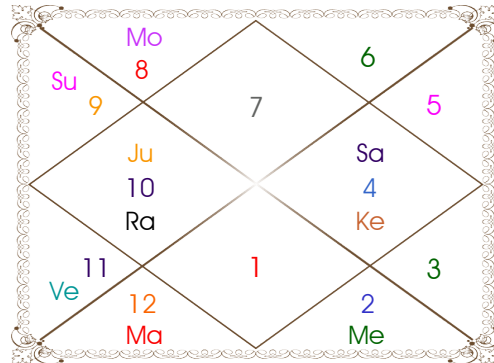

Planetary Degrees and their Positions

PL	R	C	Rasi	Degree	Speed	Nak	Pad	No.	RL	NL	Sub	Dignity
Asc			Can	12:11:02	308:03:53	Pushya	3	8	Mon	Sat	Mar	---
Sun			Sag	27:37:29	01:01:08	U Sadha	1	21	Jup	Sun	Mon	FrSign
Mon			Leo	25:41:37	14:14:58	P Phal	4	11	Sun	Ven	Mer	FrSign
Mar			Aqu	19:32:49	00:45:42	Satbisha	4	24	Sat	Rah	Mar	NuSign
Mer			Sag	06:04:35	01:17:50	Moola	2	19	Jup	Ket	Rah	NuSign
Jup		C	Cap	00:16:28	00:14:03	U Sadha	2	21	Sat	Sun	Rah	Dblitted
Ven			Aqu	14:19:55	01:04:42	Satbisha	3	24	Sat	Rah	Mer	FrSign
Sat			Scor	02:01:57	00:05:02	Visakha	4	16	Mar	Jup	Rah	EnSign
Rah	R		Tau	02:07:31	00:05:14	Krittika	2	3	Ven	Sun	Jup	FrSign
Ket	R		Scor	02:07:31	00:05:14	Visakha	4	16	Mar	Jup	Rah	FrSign
Ura			Scor	22:18:04	00:03:10	Jyestha	2	18	Mar	Mer	Mon	---
Nep			Sag	08:13:49	00:02:10	Moola	3	19	Jup	Ket	Jup	---
Plu			Lib	10:54:32	00:00:55	Svati	2	15	Ven	Rah	Sat	---
Mid Heaven			Ari	06:14:46	--	Asvini	--	1	Mar	Ket	Rah	--

R-Retrograde S-Stationary

C- Combust D-Deep Combust

Rahu : True

Lahiri Ayanamsa : 23:38:40

Lagna-Chalit

Moon Chart

Navamsa Chart

Vimshottari Dasha

- ❖ The above dasa periods have been computed on the basis of Moon Degree. However, as per bhayat / bhabhog the balance of dasa is Ven 1 Y 5 M 15 D.
- ❖ The Dates given for Dasa periods show their endings. Divisions of Vimshottari Dasa for Complete 120 years are given here without any consideration of longevity.