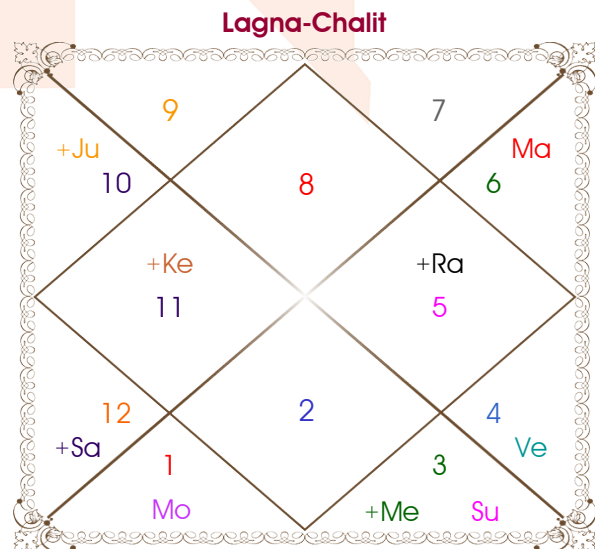

Kamal

Anjali

Model: Web-FreeMatching

Order No: 121713806

Male : \_\_\_\_\_ Sex \_\_\_\_\_ : Female  
 01/03/1996 : \_\_\_\_\_ Date of Birth \_\_\_\_\_ : 29/06/1997  
 Friday : \_\_\_\_\_ Day \_\_\_\_\_ : Sunday  
 Hour 12:01:00 : \_\_\_\_\_ Time of Birth \_\_\_\_\_ : 15:55:00 Hour  
 Ghati 13:32:59 : \_\_\_\_\_ Time of Birth(Ghati) \_\_\_\_\_ : 24:55:36 Ghati  
 India : \_\_\_\_\_ Country \_\_\_\_\_ : India  
 Bangalore : \_\_\_\_\_ City \_\_\_\_\_ : Hathras  
 13:00:00 North : \_\_\_\_\_ Latitude \_\_\_\_\_ : 27:36:00 North  
 77:35:00 East : \_\_\_\_\_ Longitude \_\_\_\_\_ : 78:02:00 East  
 82:30:00 East : \_\_\_\_\_ Zone \_\_\_\_\_ : 82:30:00 East  
 Hour -00:19:40 : \_\_\_\_\_ Loc Time Corr \_\_\_\_\_ : -00:17:52 Hour  
 Hour 00:00:00 : \_\_\_\_\_ War Time Corr \_\_\_\_\_ : 00:00:00 Hour  
 06:35:48 : \_\_\_\_\_ Sunrise \_\_\_\_\_ : 05:25:18  
 18:28:19 : \_\_\_\_\_ Sunset \_\_\_\_\_ : 19:17:09  
 23:48:19 : \_\_\_\_\_ Lahiri Ayanamsa \_\_\_\_\_ : 23:49:18

Vimshottari Jupiter 2Y 8M 9D		Degree	Sign	Pln	Sign	Degree	Vimshottari Ketu 2Y 6M 17D	
<u>Mercury</u>		17:09:32	Aqu	Sun	Gem	13:53:25	<u>Moon</u>	
09/11/2017		01:05:25	Can	Mon	Ari	08:28:52	15/01/2026	
09/11/2034		17:52:10	Aqu	Mar	Vir	10:46:59	16/01/2036	
Mercury	07/04/2020	26:29:24	Cap	Mer	Gem	18:18:32	Moon	15/11/2026
Ketu	04/04/2021	17:58:50	Sag	Jup R	Cap	27:31:30	Mars	17/06/2027
Venus	03/02/2024	00:46:47	Ari	Ven	Can	06:58:41	Rahu	15/12/2028
Sun	09/12/2024	01:37:52	Pis	Sat	Pis	25:36:29	Jupiter	16/04/2030
Moon	11/05/2026	23:58:11	Vir R	Rah R	Leo	29:13:18	Saturn	16/11/2031
Mars	08/05/2027	23:58:11	Pis R	Ket R	Aqu	29:13:18	Mercury	16/04/2033
Rahu	24/11/2029	08:56:51	Cap	Ura R	Cap	14:00:50	Ketu	15/11/2033
Jupiter	01/03/2032	03:01:30	Cap	Nep R	Cap	05:19:15	Venus	17/07/2035
Saturn	09/11/2034	09:18:15	Sco	Plu R	Sco	09:31:17	Sun	16/01/2036