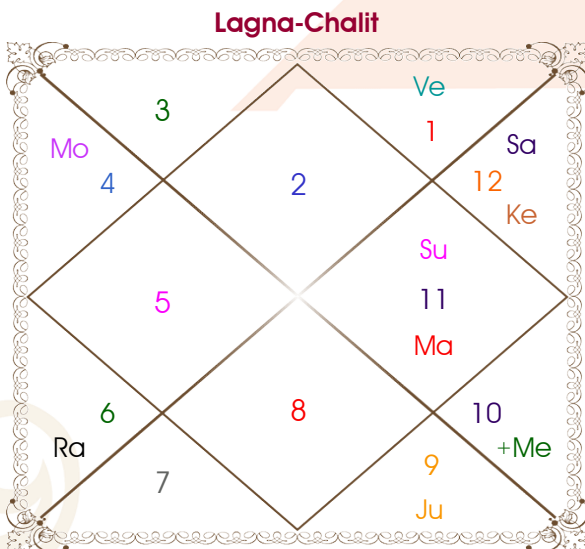

Kamal

Anjali

Model: Web-FreeMatching

Order No: 121713806

Male : \_\_\_\_\_ Sex \_\_\_\_\_ : Female  
 01/03/1996 : \_\_\_\_\_ Date of Birth \_\_\_\_\_ : 29/06/1997  
 Friday : \_\_\_\_\_ Day \_\_\_\_\_ : Sunday  
 Hour 12:01:00 : \_\_\_\_\_ Time of Birth \_\_\_\_\_ : 15:55:00 Hour  
 Ghati 13:32:59 : \_\_\_\_\_ Time of Birth(Ghati) \_\_\_\_\_ : 24:55:36 Ghati  
 India : \_\_\_\_\_ Country \_\_\_\_\_ : India  
 Bangalore : \_\_\_\_\_ City \_\_\_\_\_ : Hathras  
 13:00:00 North : \_\_\_\_\_ Latitude \_\_\_\_\_ : 27:36:00 North  
 77:35:00 East : \_\_\_\_\_ Longitude \_\_\_\_\_ : 78:02:00 East  
 82:30:00 East : \_\_\_\_\_ Zone \_\_\_\_\_ : 82:30:00 East  
 Hour -00:19:40 : \_\_\_\_\_ Loc Time Corr \_\_\_\_\_ : -00:17:52 Hour  
 Hour 00:00:00 : \_\_\_\_\_ War Time Corr \_\_\_\_\_ : 00:00:00 Hour  
 06:35:48 : \_\_\_\_\_ Sunrise \_\_\_\_\_ : 05:25:18  
 18:28:19 : \_\_\_\_\_ Sunset \_\_\_\_\_ : 19:17:09  
 23:48:19 : \_\_\_\_\_ Lahiri Ayanamsa \_\_\_\_\_ : 23:49:18

Vimshottari Jupiter 2Y 8M 9D		Degree	Sign	Pln	Sign	Degree	Vimshottari Ketu 2Y 6M 17D	
<u>Mercury</u>		17:09:32	Aqu	Sun	Gem	13:53:25	<u>Moon</u>	
09/11/2017		01:05:25	Can	Mon	Ari	08:28:52	15/01/2026	
09/11/2034		17:52:10	Aqu	Mar	Vir	10:46:59	16/01/2036	
Mercury	07/04/2020	26:29:24	Cap	Mer	Gem	18:18:32	Moon	15/11/2026
Ketu	04/04/2021	17:58:50	Sag	Jup R	Cap	27:31:30	Mars	17/06/2027
Venus	03/02/2024	00:46:47	Ari	Ven	Can	06:58:41	Rahu	15/12/2028
Sun	09/12/2024	01:37:52	Pis	Sat	Pis	25:36:29	Jupiter	16/04/2030
Moon	11/05/2026	23:58:11	Vir R	Rah R	Leo	29:13:18	Saturn	16/11/2031
Mars	08/05/2027	23:58:11	Pis R	Ket R	Aqu	29:13:18	Mercury	16/04/2033
Rahu	24/11/2029	08:56:51	Cap	Ura R	Cap	14:00:50	Ketu	15/11/2033
Jupiter	01/03/2032	03:01:30	Cap	Nep R	Cap	05:19:15	Venus	17/07/2035
Saturn	09/11/2034	09:18:15	Sco	Plu R	Sco	09:31:17	Sun	16/01/2036