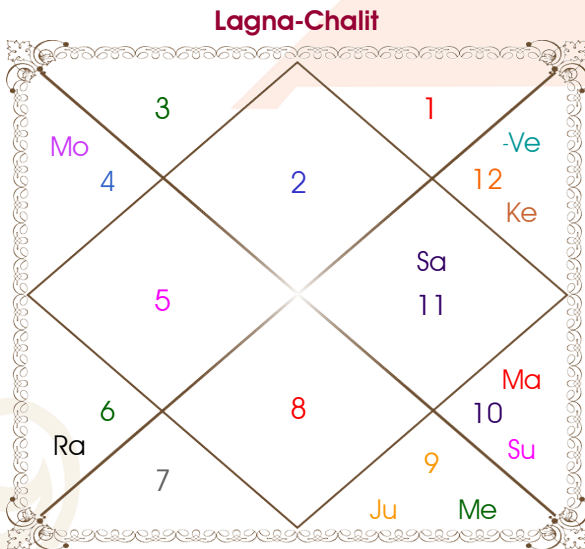

Mr.vishwa

Ms. Tarini

Model: Web-FreeMatching

Order No: 121710103

Male : \_\_\_\_\_ Sex \_\_\_\_\_ : Female  
 04/02/1996 : \_\_\_\_\_ Date of Birth \_\_\_\_\_ : 13/11/1998  
 Sunday : \_\_\_\_\_ Day \_\_\_\_\_ : Friday  
 Hour 14:00:00 : \_\_\_\_\_ Time of Birth \_\_\_\_\_ : 09:11:00 Hour  
 Ghati 17:09:09 : \_\_\_\_\_ Time of Birth(Ghati) \_\_\_\_\_ : 06:12:06 Ghati  
 India : \_\_\_\_\_ Country \_\_\_\_\_ : India  
 Delhi : \_\_\_\_\_ City \_\_\_\_\_ : Delhi  
 28:39:00 North : \_\_\_\_\_ Latitude \_\_\_\_\_ : 28:39:00 North  
 77:13:00 East : \_\_\_\_\_ Longitude \_\_\_\_\_ : 77:13:00 East  
 82:30:00 East : \_\_\_\_\_ Zone \_\_\_\_\_ : 82:30:00 East  
 Hour -00:21:08 : \_\_\_\_\_ Loc Time Corr \_\_\_\_\_ : -00:21:08 Hour  
 Hour 00:00:00 : \_\_\_\_\_ War Time Corr \_\_\_\_\_ : 00:00:00 Hour  
 07:08:20 : \_\_\_\_\_ Sunrise \_\_\_\_\_ : 06:42:09  
 18:01:58 : \_\_\_\_\_ Sunset \_\_\_\_\_ : 17:28:31  
 23:48:17 : \_\_\_\_\_ Lahiri Ayanamsa \_\_\_\_\_ : 23:50:18

## Ashtakoot Guna Chart

Koot	Male	Female	Max	Mark	Dosha	Area
Varan	Vipra	Kshatriya	1	1.00	--	Deeds
Vashya	Jalchar	Vanchar	2	1.00	--	Nature
Tara	Mitra	Vipat	3	1.50	--	Destiny
Yoni	Marjar	Mooshk	4	0.00	--	Sex Life
Maitri	Moon	Sun	5	5.00	--	Relationship
Gana	Rakshas	Manushya	6	0.00	Yes	Sociality
Bhakut	Cancer	Leo	7	0.00	Yes	Life Style
Nadi	Antya	Madhya	8	8.00	--	Kids/Health
<b>Total:</b>			<b>36</b>	<b>16.50</b>		