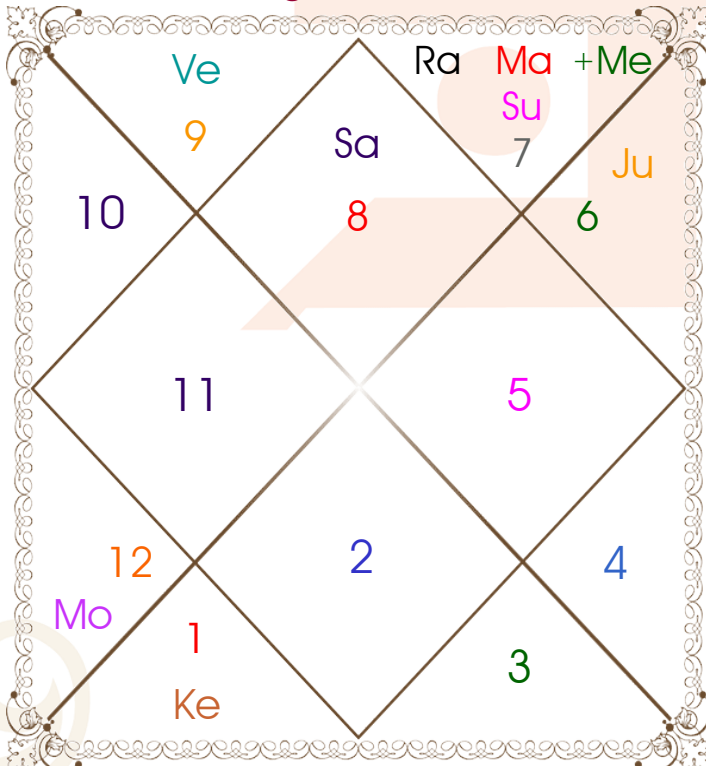

Planetary Degrees and their Positions

Pl	R	C	Rasi	Degree	Speed	Nak	Pad	No.	RL	NL	Sub	Dignity
Asc			Scorpio	08:51:38	314:57:57	Anuradha	2	17	Mar	Sat	Ven	---
Sun			Libra	19:08:41	01:00:09	Svati	4	15	Ven	Rah	Mon	Dblifted
Mon			Pisces	20:57:24	12:03:23	Revati	2	27	Jup	Mer	Ven	NuSign
Mar			Libra	04:12:53	00:39:55	Chitra	4	14	Ven	Mar	Ven	NuSign
Mer	C		Libra	26:27:28	01:33:56	Visakha	2	16	Ven	Jup	Ket	FrSign
Jup			Virgo	25:22:19	00:12:26	Chitra	1	14	Mer	Mar	Rah	EnSign
Ven			Sagittarius	05:46:40	01:04:32	Moola	2	19	Jup	Ket	Rah	NuSign
Sat			Scorpio	19:36:08	00:06:26	Jyestha	1	18	Mar	Mer	Ven	EnSign
Rah			Libra	17:17:15	00:00:15	Svati	4	15	Ven	Rah	Ven	FrSign
Ket			Aries	17:17:15	00:00:15	Bharani	2	2	Mar	Ven	Mon	FrSign
Ura			Capricorn	18:19:39	00:00:40	Aslesa	1	9	Mon	Mer	Mer	---
Nep			Libra	09:26:30	00:02:13	Svati	1	15	Ven	Rah	Jup	---
Plu			Leo	08:50:21	00:00:53	Magha	3	10	Sun	Ket	Jup	---
Mid Heaven			Leo	14:25:36	--	P Phal	--	11	Sun	Ven	Ven	--

R-Retrograde S-Stationary

C- Combust D-Deep Combust

Rahu : True

Lahiri Ayanamsa : 23:16:15

Lagna-Chalit