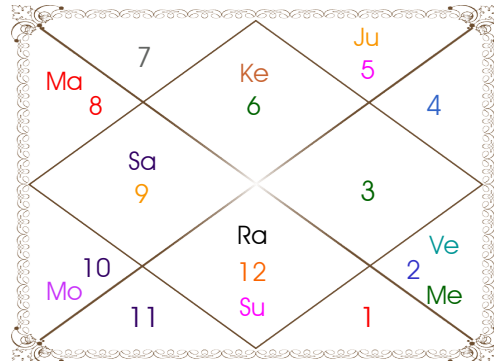

# Planetary Degrees and their Positions

Pl	R	C	Rasi	Degree	Speed	Nak	Pad	No.	RL	NL	Sub	Dignity
Asc			Scorpio	08:51:38	314:57:57	Anuradha	2	17	Mar	Sat	Ven	---
Sun			Libra	19:08:41	01:00:09	Svati	4	15	Ven	Rah	Mon	Dblifted
Mon			Pisces	20:57:24	12:03:23	Revati	2	27	Jup	Mer	Ven	NuSign
Mar			Libra	04:12:53	00:39:55	Chitra	4	14	Ven	Mar	Ven	NuSign
Mer	C		Libra	26:27:28	01:33:56	Visakha	2	16	Ven	Jup	Ket	FrSign
Jup			Virgo	25:22:19	00:12:26	Chitra	1	14	Mer	Mar	Rah	EnSign
Ven			Sagittarius	05:46:40	01:04:32	Moola	2	19	Jup	Ket	Rah	NuSign
Sat			Scorpio	19:36:08	00:06:26	Jyestha	1	18	Mar	Mer	Ven	EnSign
Rah			Libra	17:17:15	00:00:15	Svati	4	15	Ven	Rah	Ven	FrSign
Ket			Aries	17:17:15	00:00:15	Bharani	2	2	Mar	Ven	Mon	FrSign
Ura			Capricorn	18:19:39	00:00:40	Aslesa	1	9	Mon	Mer	Mer	---
Nep			Libra	09:26:30	00:02:13	Svati	1	15	Ven	Rah	Jup	---
Plu			Leo	08:50:21	00:00:53	Magha	3	10	Sun	Ket	Jup	---
Mid Heaven			Leo	14:25:36	--	P Phal	--	11	Sun	Ven	Ven	--

R-Retrograde S-Stationary

C- Combust D-Deep Combust

Rahu : True

Lahiri Ayanamsa : 23:16:15

Lagna-Chalit

Moon Chart

Navamsa Chart