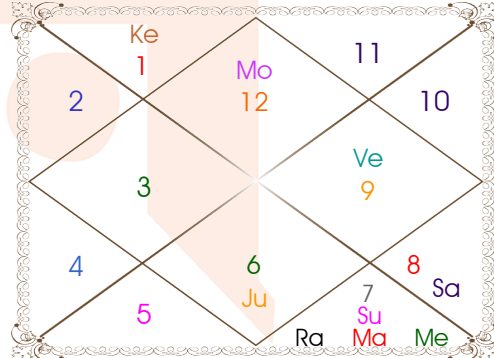

# Planetary Degrees and their Positions

Pl	R	C	Rasi	Degree	Speed	Nak	Pad	No.	RL	NL	Sub	Dignity
Asc			Scorpio	08:51:38	314:57:57	Anuradha	2	17	Mar	Sat	Ven	---
Sun			Libra	19:08:41	01:00:09	Svati	4	15	Ven	Rah	Mon	Dblifted
Mon			Pisces	20:57:24	12:03:23	Revati	2	27	Jup	Mer	Ven	NuSign
Mar			Libra	04:12:53	00:39:55	Chitra	4	14	Ven	Mar	Ven	NuSign
Mer	C		Libra	26:27:28	01:33:56	Visakha	2	16	Ven	Jup	Ket	FrSign
Jup			Virgo	25:22:19	00:12:26	Chitra	1	14	Mer	Mar	Rah	EnSign
Ven			Sagittarius	05:46:40	01:04:32	Moola	2	19	Jup	Ket	Rah	NuSign
Sat			Scorpio	19:36:08	00:06:26	Jyestha	1	18	Mar	Mer	Ven	EnSign
Rah			Libra	17:17:15	00:00:15	Svati	4	15	Ven	Rah	Ven	FrSign
Ket			Aries	17:17:15	00:00:15	Bharani	2	2	Mar	Ven	Mon	FrSign
Ura			Capricorn	18:19:39	00:00:40	Aslesa	1	9	Mon	Mer	Mer	---
Nep			Libra	09:26:30	00:02:13	Svati	1	15	Ven	Rah	Jup	---
Plu			Leo	08:50:21	00:00:53	Magha	3	10	Sun	Ket	Jup	---
Mid Heaven			Leo	14:25:36	--	P Phal	--	11	Sun	Ven	Ven	--

R-Retrograde S-Stationary

C- Combust D-Deep Combust

Rahu : True

Lahiri Ayanamsa : 23:16:15

Lagna-Chalit

Moon Chart

Navamsa Chart