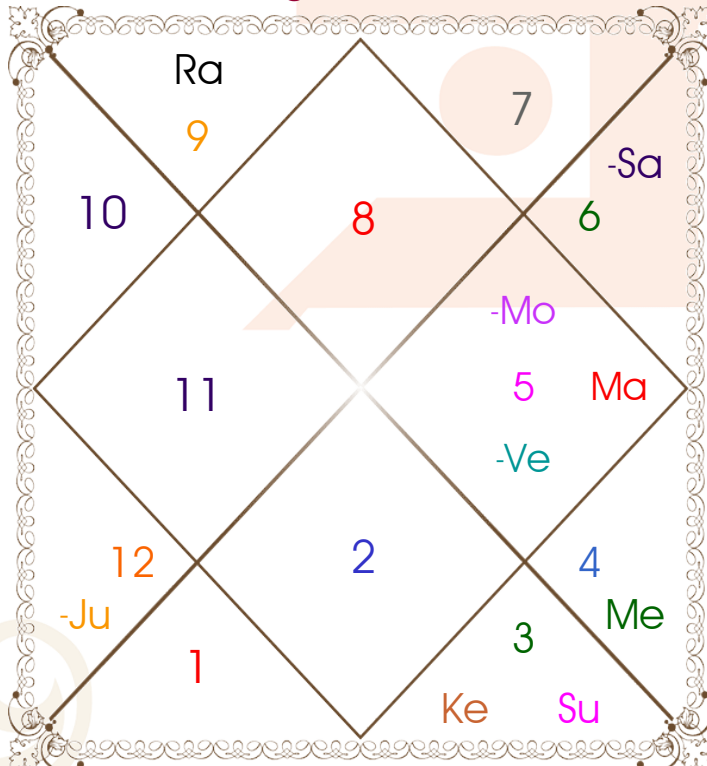

Planetary Degrees and their Positions

Pl	R	C	Rasi	Degree	Speed	Nak	Pad	No.	RL	NL	Sub	Dignity
Asc			Sco	16:42:47	311:09:46	Jyestha	1	18	Mar	Mer	Mer	---
Sun			Gem	27:53:55	00:57:15	Punrvsu	3	7	Mer	Jup	Ven	NuSign
Mon			Leo	04:29:47	14:51:38	Magha	2	10	Sun	Ket	Mon	FrSign
Mar			Leo	26:41:25	00:35:15	U Phal	1	12	Sun	Sun	Sun	FrSign
Mer			Can	14:51:35	01:47:09	Pushya	4	8	Mon	Sat	Rah	EnSign
Jup			Pis	09:15:36	00:01:46	U Bhad	2	26	Jup	Sat	Ven	OwnSign
Ven			Leo	10:26:13	01:06:53	Magha	4	10	Sun	Ket	Sat	EnSign
Sat			Vir	05:27:18	00:04:12	U Phal	3	12	Mer	Sun	Mer	FrSign
Rah	R		Sag	17:55:52	00:01:08	P Sadha	2	20	Jup	Ven	Mar	Dblitted
Ket	R		Gem	17:55:52	00:01:08	Ardra	4	6	Mer	Rah	Sun	Dblitted
Ura	R		Pis	06:33:07	00:00:25	U Bhad	1	26	Jup	Sat	Mer	---
Nep	R		Aqu	04:12:49	00:01:14	Dhanish	4	23	Sat	Mar	Ven	---
Plu	R		Sag	09:38:01	00:01:26	Moola	3	19	Jup	Ket	Sat	---
Mid Heaven			Leo	27:11:43	--	U Phal	--	12	Sun	Sun	Sun	--

R-Retrograde S-Stationary

C- Combust D-Deep Combust

Rahu : True

Lahiri Ayanamsa : 24:00:33

Lagna-Chalit