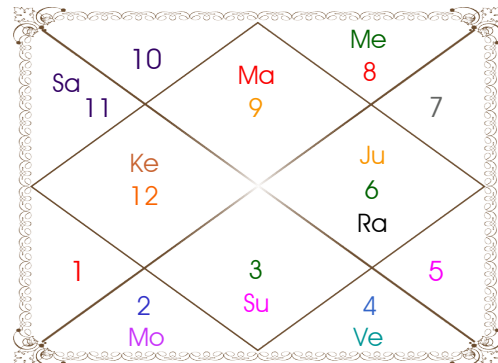

Paya(Rasi-Nak) ____: Copper - Silver

SunSign(West) _____: Cancer

Planetary Degrees and their Positions

Pl	R	C	Rasi	Degree	Speed	Nak	Pad	No.	RL	NL	Sub	Dignity
Asc			Sco	16:42:47	311:09:46	Jyestha	1	18	Mar	Mer	Mer	---
Sun			Gem	27:53:55	00:57:15	Punrvsu	3	7	Mer	Jup	Ven	NuSign
Mon			Leo	04:29:47	14:51:38	Magha	2	10	Sun	Ket	Mon	FrSign
Mar			Leo	26:41:25	00:35:15	U Phal	1	12	Sun	Sun	Sun	FrSign
Mer			Can	14:51:35	01:47:09	Pushya	4	8	Mon	Sat	Rah	EnSign
Jup			Pis	09:15:36	00:01:46	U Bhad	2	26	Jup	Sat	Ven	OwnSign
Ven			Leo	10:26:13	01:06:53	Magha	4	10	Sun	Ket	Sat	EnSign
Sat			Vir	05:27:18	00:04:12	U Phal	3	12	Mer	Sun	Mer	FrSign
Rah	R		Sag	17:55:52	00:01:08	P Sadha	2	20	Jup	Ven	Mar	Dblitted
Ket	R		Gem	17:55:52	00:01:08	Ardra	4	6	Mer	Rah	Sun	Dblitted
Ura	R		Pis	06:33:07	00:00:25	U Bhad	1	26	Jup	Sat	Mer	---
Nep	R		Aqu	04:12:49	00:01:14	Dhanish	4	23	Sat	Mar	Ven	---
Plu	R		Sag	09:38:01	00:01:26	Moola	3	19	Jup	Ket	Sat	---
Mid Heaven			Leo	27:11:43	--	U Phal	--	12	Sun	Sun	Sun	--

R-Retrograde S-Stationary

C- Combust D-Deep Combust

Rahu : True

Lahiri Ayanamsa : 24:00:33

Lagna-Chalit

Moon Chart

Navamsa Chart

Vimshottari Dasha