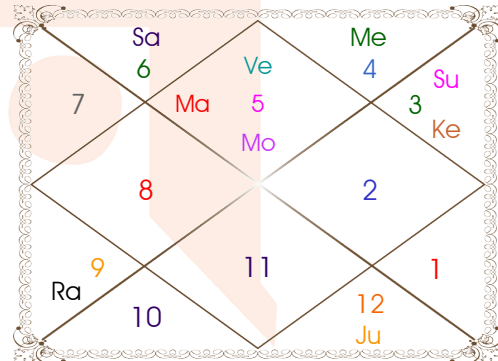

Paya(Rasi-Nak) ____: Copper - Silver

SunSign(West) _____: Cancer

Planetary Degrees and their Positions

Pl	R	C	Rasi	Degree	Speed	Nak	Pad	No.	RL	NL	Sub	Dignity
Asc			Sco	16:42:47	311:09:46	Jyestha	1	18	Mar	Mer	Mer	---
Sun			Gem	27:53:55	00:57:15	Punrvsu	3	7	Mer	Jup	Ven	NuSign
Mon			Leo	04:29:47	14:51:38	Magha	2	10	Sun	Ket	Mon	FrSign
Mar			Leo	26:41:25	00:35:15	U Phal	1	12	Sun	Sun	Sun	FrSign
Mer			Can	14:51:35	01:47:09	Pushya	4	8	Mon	Sat	Rah	EnSign
Jup			Pis	09:15:36	00:01:46	U Bhad	2	26	Jup	Sat	Ven	OwnSign
Ven			Leo	10:26:13	01:06:53	Magha	4	10	Sun	Ket	Sat	EnSign
Sat			Vir	05:27:18	00:04:12	U Phal	3	12	Mer	Sun	Mer	FrSign
Rah	R		Sag	17:55:52	00:01:08	P Sadha	2	20	Jup	Ven	Mar	Dblitted
Ket	R		Gem	17:55:52	00:01:08	Ardra	4	6	Mer	Rah	Sun	Dblitted
Ura	R		Pis	06:33:07	00:00:25	U Bhad	1	26	Jup	Sat	Mer	---
Nep	R		Aqu	04:12:49	00:01:14	Dhanish	4	23	Sat	Mar	Ven	---
Plu	R		Sag	09:38:01	00:01:26	Moola	3	19	Jup	Ket	Sat	---
Mid Heaven			Leo	27:11:43	--	U Phal	--	12	Sun	Sun	Sun	--

R-Retrograde S-Stationary

C- Combust D-Deep Combust

Rahu : True

Lahiri Ayanamsa : 24:00:33

Lagna-Chalit

Moon Chart

Navamsa Chart

Vimshottari Dasha