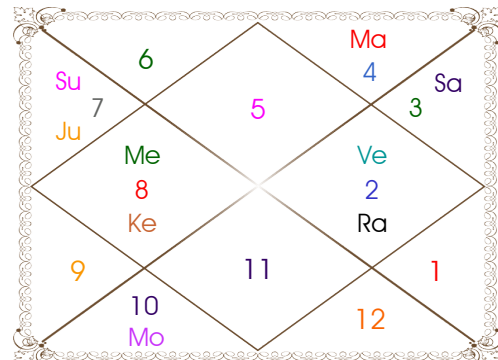

Latitude \_\_\_\_\_: 29:00:00 North  
Longitude \_\_\_\_\_: 77:42:00 East  
Zone \_\_\_\_\_: 82:30:00 East  
Loc Time Corr \_\_\_\_\_: -00:19:12 Hour  
War Time Corr \_\_\_\_\_: 00:00:00 Hour  
Local Mean Time \_\_\_\_: 20:45:48 Hour  
Equation of Time \_\_\_\_: 00:12:45 Hour  
Siderial Time \_\_\_\_\_: 01:07:21 Hour  
Sunrise \_\_\_\_\_: 06:51:17 Hour  
Sunset \_\_\_\_\_: 17:21:32 Hour  
Day Duration \_\_\_\_\_: 10:30:16 Hour  
Sun Pos. (Ayan) \_\_\_\_\_: Dakshinayan  
Sun Pos. (Gola) \_\_\_\_\_: Dakshin  
Season \_\_\_\_\_: Hemant  
Sun Degree \_\_\_\_\_: 10:46:41 Scorpio  
Ascendent Degree \_\_\_\_: 03:29:46 Cancer

# Planetary Degrees and their Positions

Pl	R	C	Rasi	Degree	Speed	Nak	Pad	No.	RL	NL	Sub	Dignity
Asc			Can	03:29:46	307:18:22	Pushya	1	8	Mon	Sat	Sat	---
Sun			Sco	10:46:41	01:00:43	Anuradha	3	17	Mar	Sat	Sun	FrSign
Mon			Gem	10:48:33	12:05:02	Ardra	2	6	Mer	Rah	Sat	FrSign
Mar			Cap	22:29:46	00:44:15	Sravna	4	22	Sat	Mon	Ven	Exalted
Mer		C	Sco	16:34:46	01:33:28	Anuradha	4	17	Mar	Sat	Jup	NuSign
Jup			Lib	02:57:44	00:11:33	Chitra	3	14	Ven	Mar	Ven	EnSign
Ven			Lib	26:33:36	01:15:19	Visakha	2	16	Ven	Jup	Ven	OwnSign
Sat	R		Ari	09:53:52	00:03:46	Asvini	3	1	Mar	Ket	Sat	Dblifted
Rah	R		Aqu	24:11:41	00:12:13	P Bhad	2	25	Sat	Jup	Mer	FrSign
Ket	R		Leo	24:11:41	00:12:13	P Phal	4	11	Sun	Ven	Mer	EnSign
Ura			Vir	14:19:12	00:02:29	Hasta	2	13	Mer	Mon	Jup	---
Nep			Sco	05:12:58	00:02:15	Anuradha	1	17	Mar	Sat	Sat	---
Plu			Vir	03:38:11	00:01:07	U Phal	3	12	Mer	Sun	Sat	---
Mid Heaven			Pis	24:49:05	--	Revati	--	27	Jup	Mer	Rah	--

R-Retrograde S-Stationary

C- Combust D-Deep Combust

Rahu : True

Lahiri Ayanamsa : 23:26:15

Lagna-Chalit

Moon Chart

Navamsa Chart

- ❖ The above dasa periods have been computed on the basis of Moon Degree. However, as per bhayat / bhabhog the balance of dasa is Rahu 12 Y 5 M 7 D.
- ❖ The Dates given for Dasa periods show their endings. Divisions of Vimshottari Dasa for Complete 120 years are given here without any consideration of longevity.