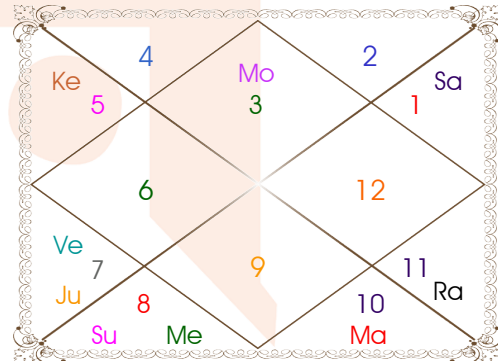

Latitude \_\_\_\_\_: 29:00:00 North  
Longitude \_\_\_\_\_: 77:42:00 East  
Zone \_\_\_\_\_: 82:30:00 East  
Loc Time Corr \_\_\_\_\_: -00:19:12 Hour  
War Time Corr \_\_\_\_\_: 00:00:00 Hour  
Local Mean Time \_\_\_\_: 20:45:48 Hour  
Equation of Time \_\_\_\_: 00:12:45 Hour  
Siderial Time \_\_\_\_\_: 01:07:21 Hour  
Sunrise \_\_\_\_\_: 06:51:17 Hour  
Sunset \_\_\_\_\_: 17:21:32 Hour  
Day Duration \_\_\_\_\_: 10:30:16 Hour  
Sun Pos. (Ayan) \_\_\_\_\_: Dakshinayan  
Sun Pos. (Gola) \_\_\_\_\_: Dakshin  
Season \_\_\_\_\_: Hemant  
Sun Degree \_\_\_\_\_: 10:46:41 Scorpio  
Ascendent Degree \_\_\_\_: 03:29:46 Cancer

# Planetary Degrees and their Positions

Pl	R	C	Rasi	Degree	Speed	Nak	Pad	No.	RL	NL	Sub	Dignity
Asc			Can	03:29:46	307:18:22	Pushya	1	8	Mon	Sat	Sat	---
Sun			Sco	10:46:41	01:00:43	Anuradha	3	17	Mar	Sat	Sun	FrSign
Mon			Gem	10:48:33	12:05:02	Ardra	2	6	Mer	Rah	Sat	FrSign
Mar			Cap	22:29:46	00:44:15	Sravna	4	22	Sat	Mon	Ven	Exalted
Mer		C	Sco	16:34:46	01:33:28	Anuradha	4	17	Mar	Sat	Jup	NuSign
Jup			Lib	02:57:44	00:11:33	Chitra	3	14	Ven	Mar	Ven	EnSign
Ven			Lib	26:33:36	01:15:19	Visakha	2	16	Ven	Jup	Ven	OwnSign
Sat	R		Ari	09:53:52	00:03:46	Asvini	3	1	Mar	Ket	Sat	Dblifted
Rah	R		Aqu	24:11:41	00:12:13	P Bhad	2	25	Sat	Jup	Mer	FrSign
Ket	R		Leo	24:11:41	00:12:13	P Phal	4	11	Sun	Ven	Mer	EnSign
Ura			Vir	14:19:12	00:02:29	Hasta	2	13	Mer	Mon	Jup	---
Nep			Sco	05:12:58	00:02:15	Anuradha	1	17	Mar	Sat	Sat	---
Plu			Vir	03:38:11	00:01:07	U Phal	3	12	Mer	Sun	Sat	---
Mid Heaven			Pis	24:49:05	--	Revati	--	27	Jup	Mer	Rah	--

R-Retrograde S-Stationary

C- Combust D-Deep Combust

Rahu : True

Lahiri Ayanamsa : 23:26:15

Lagna-Chalit

Moon Chart

Navamsa Chart

- ❖ The above dasa periods have been computed on the basis of Moon Degree. However, as per bhayat / bhabhog the balance of dasa is Rahu 12 Y 5 M 7 D.
- ❖ The Dates given for Dasa periods show their endings. Divisions of Vimshottari Dasa for Complete 120 years are given here without any consideration of longevity.