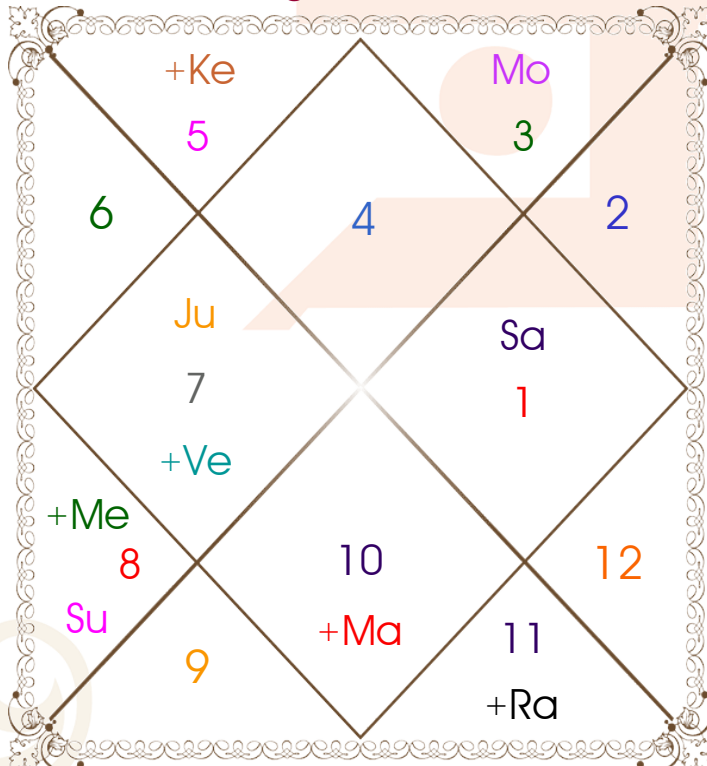

Planetary Degrees and their Positions

Pl	R	C	Rasi	Degree	Speed	Nak	Pad	No.	RL	NL	Sub	Dignity
Asc			Can	03:29:46	307:18:22	Pushya	1	8	Mon	Sat	Sat	---
Sun			Sco	10:46:41	01:00:43	Anuradha	3	17	Mar	Sat	Sun	FrSign
Mon			Gem	10:48:33	12:05:02	Ardra	2	6	Mer	Rah	Sat	FrSign
Mar			Cap	22:29:46	00:44:15	Sravna	4	22	Sat	Mon	Ven	Exalted
Mer		C	Sco	16:34:46	01:33:28	Anuradha	4	17	Mar	Sat	Jup	NuSign
Jup			Lib	02:57:44	00:11:33	Chitra	3	14	Ven	Mar	Ven	EnSign
Ven			Lib	26:33:36	01:15:19	Visakha	2	16	Ven	Jup	Ven	OwnSign
Sat	R		Ari	09:53:52	00:03:46	Asvini	3	1	Mar	Ket	Sat	Dblifted
Rah	R		Aqu	24:11:41	00:12:13	P Bhad	2	25	Sat	Jup	Mer	FrSign
Ket	R		Leo	24:11:41	00:12:13	P Phal	4	11	Sun	Ven	Mer	EnSign
Ura			Vir	14:19:12	00:02:29	Hasta	2	13	Mer	Mon	Jup	---
Nep			Sco	05:12:58	00:02:15	Anuradha	1	17	Mar	Sat	Sat	---
Plu			Vir	03:38:11	00:01:07	U Phal	3	12	Mer	Sun	Sat	---
Mid Heaven			Pis	24:49:05	--	Revati	--	27	Jup	Mer	Rah	--

R-Retrograde S-Stationary

C- Combust D-Deep Combust

Rahu : True

Lahiri Ayanamsa : 23:26:15

Lagna-Chalit