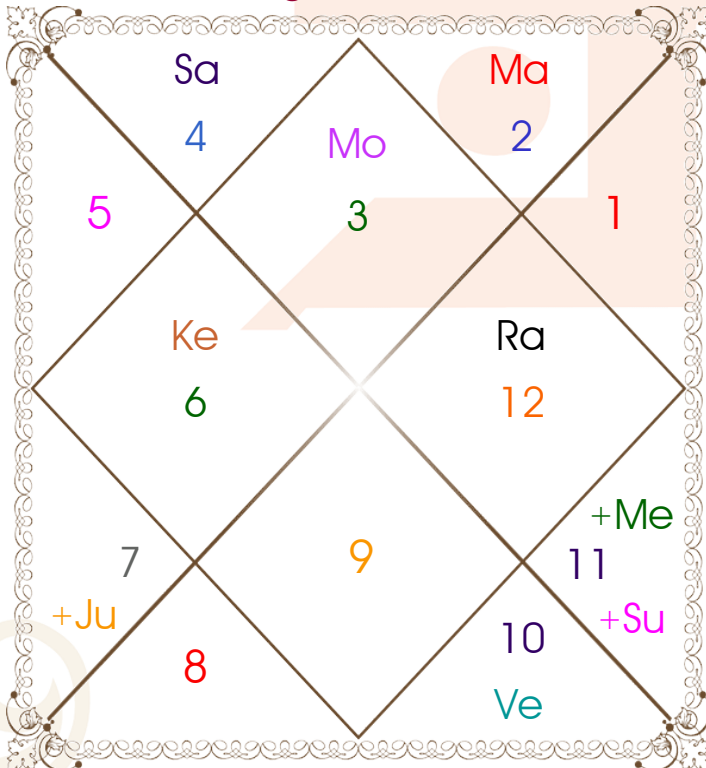

Planetary Degrees and their Positions

Pl	R	C	Rasi	Degree	Speed	Nak	Pad	No.	RL	NL	Sub	Dignity
Asc			Gem	12:26:49	325:54:13	Ardra	2	6	Mer	Rah	Sat	---
Sun			Aqu	24:39:39	00:59:58	P Bhad	2	25	Sat	Jup	Mer	EnSign
Mon			Gem	23:06:36	12:08:27	Punrvsu	1	7	Mer	Jup	Sat	FrSign
Mar			Tau	16:05:08	00:32:12	Rohini	2	4	Ven	Mon	Sat	NuSign
Mer	R	C	Aqu	29:59:49	00:50:08	P Bhad	3	25	Sat	Jup	Mon	NuSign
Jup	R		Lib	24:53:08	00:00:52	Visakha	2	16	Ven	Jup	Mer	EnSign
Ven			Cap	09:18:26	00:50:38	U Sadha	4	21	Sat	Sun	Ven	FrSign
Sat	R		Can	11:05:42	00:02:50	Pushya	3	8	Mon	Sat	Mon	EnSign
Rah	R		Pis	10:31:32	00:01:41	U Bhad	3	26	Jup	Sat	Sun	NuSign
Ket	R		Vir	10:31:32	00:01:41	Hasta	1	13	Mer	Mon	Mon	EnSign
Ura			Aqu	17:13:37	00:03:25	Satbisha	4	24	Sat	Rah	Ven	---
Nep			Cap	24:28:53	00:02:02	Dhanish	1	23	Sat	Mar	Rah	---
Plu			Sag	02:41:58	00:00:40	Moola	1	19	Jup	Ket	Ven	---
Mid Heaven			Pis	04:22:16	--	U Bhad	--	26	Jup	Sat	Sat	--

R-Retrograde S-Stationary

C- Combust D-Deep Combust

Rahu : True

Lahiri Ayanamsa : 23:56:36

Lagna-Chalit