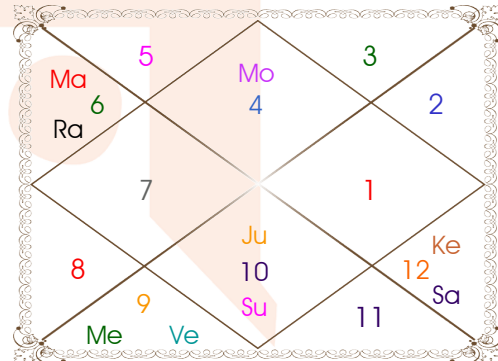

Paya(Rasi-Nak) _____: Gold - Silver

SunSign(West) _____: Aquarius

Planetary Degrees and their Positions

Pl	R	C	Rasi	Degree	Speed	Nak	Pad	No.	RL	NL	Sub	Dignity
Asc			Vir	02:00:13	317:58:33	U Phal	2	12	Mer	Sun	Jup	---
Sun			Cap	09:53:50	01:01:00	U Sadha	4	21	Sat	Sun	Ven	EnSign
Mon			Can	10:25:24	11:56:57	Pushya	3	8	Mon	Sat	Sun	OwnSign
Mar			Vir	11:03:51	00:09:02	Hasta	1	13	Mer	Mon	Mon	EnSign
Mer			Sag	15:23:44	00:59:01	P Sadha	1	20	Jup	Ven	Ven	NuSign
Jup		C	Cap	06:39:54	00:14:07	U Sadha	3	21	Sat	Sun	Mer	Dblitted
Ven			Sag	23:01:38	01:15:08	P Sadha	3	20	Jup	Ven	Sat	NuSign
Sat			Pis	09:02:54	00:05:00	U Bhad	2	26	Jup	Sat	Ven	NuSign
Rah	R		Vir	06:23:50	00:10:22	U Phal	3	12	Mer	Sun	Mer	Moltrikn
Ket	R		Pis	06:23:50	00:10:22	U Bhad	1	26	Jup	Sat	Mer	Moltrikn
Ura			Cap	10:45:28	00:03:31	Sravna	1	22	Sat	Mon	Mon	---
Nep			Cap	03:51:58	00:02:16	U Sadha	3	21	Sat	Sun	Sat	---
Plu			Sco	11:14:02	00:01:28	Anuradha	3	17	Mar	Sat	Mon	---
Mid Heaven			Gem	01:49:46	--	Mrgsra	--	5	Mer	Mar	Mer	--

R-Retrograde S-Stationary

C- Combust D-Deep Combust

Rahu : True

Lahiri Ayanamsa : 23:49:00

Lagna-Chalit

Moon Chart

Navamsa Chart

Vimshottari Dasha