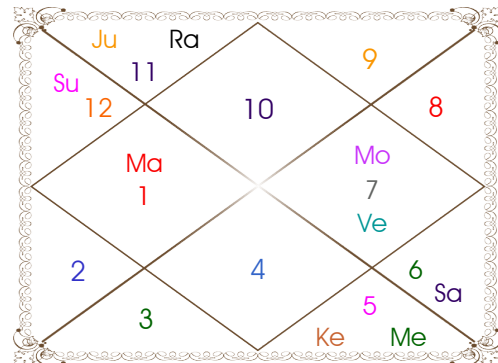

Paya(Rasi-Nak) _____: Gold - Silver

SunSign(West) _____: Aquarius

Planetary Degrees and their Positions

Pl	R	C	Rasi	Degree	Speed	Nak	Pad	No.	RL	NL	Sub	Dignity
Asc			Vir	02:00:13	317:58:33	U Phal	2	12	Mer	Sun	Jup	---
Sun			Cap	09:53:50	01:01:00	U Sadha	4	21	Sat	Sun	Ven	EnSign
Mon			Can	10:25:24	11:56:57	Pushya	3	8	Mon	Sat	Sun	OwnSign
Mar			Vir	11:03:51	00:09:02	Hasta	1	13	Mer	Mon	Mon	EnSign
Mer			Sag	15:23:44	00:59:01	P Sadha	1	20	Jup	Ven	Ven	NuSign
Jup		C	Cap	06:39:54	00:14:07	U Sadha	3	21	Sat	Sun	Mer	Dblitted
Ven			Sag	23:01:38	01:15:08	P Sadha	3	20	Jup	Ven	Sat	NuSign
Sat			Pis	09:02:54	00:05:00	U Bhad	2	26	Jup	Sat	Ven	NuSign
Rah	R		Vir	06:23:50	00:10:22	U Phal	3	12	Mer	Sun	Mer	Moltrikn
Ket	R		Pis	06:23:50	00:10:22	U Bhad	1	26	Jup	Sat	Mer	Moltrikn
Ura			Cap	10:45:28	00:03:31	Sravna	1	22	Sat	Mon	Mon	---
Nep			Cap	03:51:58	00:02:16	U Sadha	3	21	Sat	Sun	Sat	---
Plu			Sco	11:14:02	00:01:28	Anuradha	3	17	Mar	Sat	Mon	---
Mid Heaven			Gem	01:49:46	--	Mrgsra	--	5	Mer	Mar	Mer	--

R-Retrograde S-Stationary

C- Combust D-Deep Combust

Rahu : True

Lahiri Ayanamsa : 23:49:00

Lagna-Chalit

Moon Chart

Navamsa Chart

Vimshottari Dasha