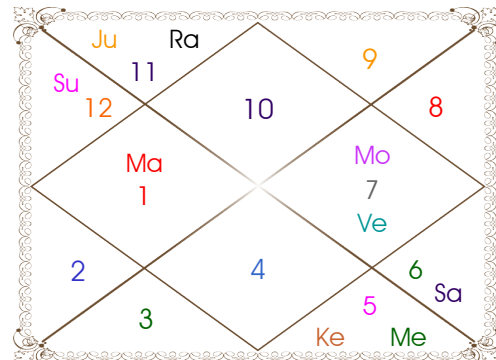

Paya(Rasi-Nak) _____: Gold - Silver

SunSign(West) _____: Aquarius

Planetary Degrees and their Positions

Pl	R	C	Rasi	Degree	Speed	Nak	Pad	No.	RL	NL	Sub	Dignity
Asc			Vir	02:00:13	317:58:33	U Phal	2	12	Mer	Sun	Jup	---
Sun			Cap	09:53:50	01:01:00	U Sadha	4	21	Sat	Sun	Ven	EnSign
Mon			Can	10:25:24	11:56:57	Pushya	3	8	Mon	Sat	Sun	OwnSign
Mar			Vir	11:03:51	00:09:02	Hasta	1	13	Mer	Mon	Mon	EnSign
Mer			Sag	15:23:44	00:59:01	P Sadha	1	20	Jup	Ven	Ven	NuSign
Jup		C	Cap	06:39:54	00:14:07	U Sadha	3	21	Sat	Sun	Mer	Dblitted
Ven			Sag	23:01:38	01:15:08	P Sadha	3	20	Jup	Ven	Sat	NuSign
Sat			Pis	09:02:54	00:05:00	U Bhad	2	26	Jup	Sat	Ven	NuSign
Rah	R		Vir	06:23:50	00:10:22	U Phal	3	12	Mer	Sun	Mer	Moltrikn
Ket	R		Pis	06:23:50	00:10:22	U Bhad	1	26	Jup	Sat	Mer	Moltrikn
Ura			Cap	10:45:28	00:03:31	Sravna	1	22	Sat	Mon	Mon	---
Nep			Cap	03:51:58	00:02:16	U Sadha	3	21	Sat	Sun	Sat	---
Plu			Scor	11:14:02	00:01:28	Anuradha	3	17	Mar	Sat	Mon	---
Mid Heaven			Gem	01:49:46	--	Mrgsra	--	5	Mer	Mar	Mer	--

R-Retrograde S-Stationary

C- Combust D-Deep Combust

Rahu : True

Lahiri Ayanamsa : 23:49:00

Lagna-Chalit

Moon Chart

Navamsa Chart

Vimshottari Dasha