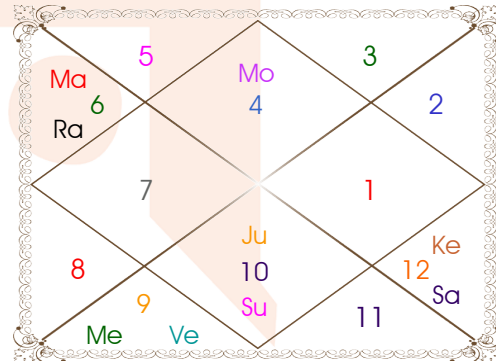

Paya(Rasi-Nak) _____: Gold - Silver

SunSign(West) _____: Aquarius

Planetary Degrees and their Positions

Pl	R	C	Rasi	Degree	Speed	Nak	Pad	No.	RL	NL	Sub	Dignity
Asc			Vir	02:00:13	317:58:33	U Phal	2	12	Mer	Sun	Jup	---
Sun			Cap	09:53:50	01:01:00	U Sadha	4	21	Sat	Sun	Ven	EnSign
Mon			Can	10:25:24	11:56:57	Pushya	3	8	Mon	Sat	Sun	OwnSign
Mar			Vir	11:03:51	00:09:02	Hasta	1	13	Mer	Mon	Mon	EnSign
Mer			Sag	15:23:44	00:59:01	P Sadha	1	20	Jup	Ven	Ven	NuSign
Jup		C	Cap	06:39:54	00:14:07	U Sadha	3	21	Sat	Sun	Mer	Dblitted
Ven			Sag	23:01:38	01:15:08	P Sadha	3	20	Jup	Ven	Sat	NuSign
Sat			Pis	09:02:54	00:05:00	U Bhad	2	26	Jup	Sat	Ven	NuSign
Rah	R		Vir	06:23:50	00:10:22	U Phal	3	12	Mer	Sun	Mer	Moltrikn
Ket	R		Pis	06:23:50	00:10:22	U Bhad	1	26	Jup	Sat	Mer	Moltrikn
Ura			Cap	10:45:28	00:03:31	Sravna	1	22	Sat	Mon	Mon	---
Nep			Cap	03:51:58	00:02:16	U Sadha	3	21	Sat	Sun	Sat	---
Plu			Scor	11:14:02	00:01:28	Anuradha	3	17	Mar	Sat	Mon	---
Mid Heaven			Gem	01:49:46	--	Mrgsra	--	5	Mer	Mar	Mer	--

R-Retrograde S-Stationary

C- Combust D-Deep Combust

Rahu : True

Lahiri Ayanamsa : 23:49:00

Lagna-Chalit

Moon Chart

Navamsa Chart

Vimshottari Dasha