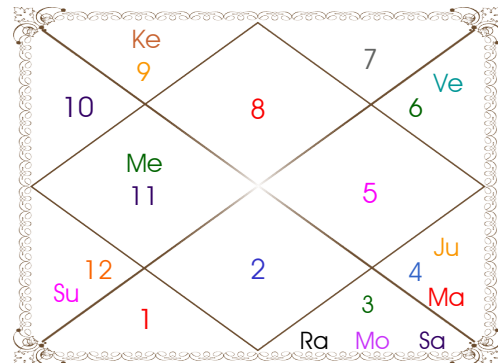

Planetary Degrees and their Positions

Pl	R	C	Rasi	Degree	Speed	Nak	Pad	No.	RL	NL	Sub	Dignity
Asc			Sco	15:34:24	318:19:51	Anuradha	4	17	Mar	Sat	Jup	---
Sun			Can	29:25:39	00:57:40	Aslesa	4	9	Mon	Mer	Sat	FrSign
Mon			Tau	19:05:42	13:50:26	Rohini	3	4	Ven	Mon	Mer	Moltrikn
Mar			Can	03:16:35	00:38:52	Punrvsu	4	7	Mon	Jup	Rah	Dblitted
Mer	R	C	Can	25:19:46	00:44:34	Aslesa	3	9	Mon	Mer	Rah	EnSign
Jup	R		Pis	02:51:39	00:05:23	P Bhad	4	25	Jup	Jup	Rah	OwnSign
Ven			Can	09:45:49	01:13:22	Pushya	2	8	Mon	Sat	Ven	EnSign
Sat	R		Ari	09:47:32	00:00:03	Asvini	3	1	Mar	Ket	Sat	Dblitted
Rah	R		Leo	07:51:04	00:03:11	Magha	3	10	Sun	Ket	Jup	EnSign
Ket	R		Aqu	07:51:04	00:03:11	Satbisha	1	24	Sat	Rah	Rah	EnSign
Ura	R		Cap	16:24:58	00:02:19	Sravna	2	22	Sat	Mon	Sat	---
Nep	R		Cap	06:19:16	00:01:28	U Sadha	3	21	Sat	Sun	Mer	---
Plu			Sco	11:27:37	00:00:00	Anuradha	3	17	Mar	Sat	Mon	---
Mid Heaven			Leo	21:44:01	--	P Phal	--	11	Sun	Ven	Jup	--

R-Retrograde S-Stationary

C- Combust D-Deep Combust

Rahu : Mean

Lahiri Ayanamsa : 23:50:09

Lagna-Chalit

Moon Chart

Navamsa Chart

Vimshottari Dasha

- ❖ The above dasa periods have been computed on the basis of Moon Degree. However, as per bhayat / bhabhog the balance of dasa is Mon 3 Y 2 M 10 D.
- ❖ The Dates given for Dasa periods show their endings. Divisions of Vimshottari Dasa for Complete 120 years are given here without any consideration of longevity.