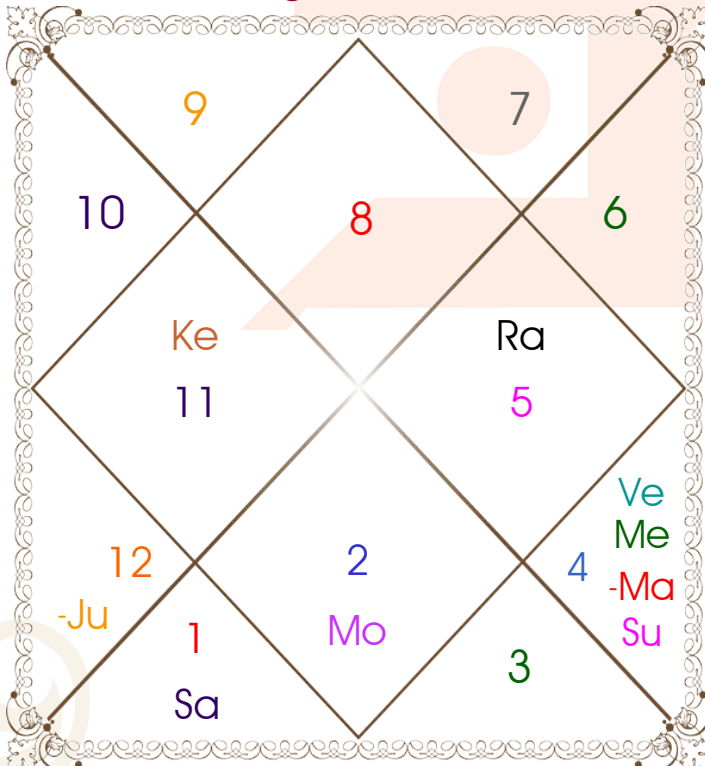

Planetary Degrees and their Positions

Pl	R	C	Rasi	Degree	Speed	Nak	Pad	No.	RL	NL	Sub	Dignity
Asc			Sco	15:34:24	318:19:51	Anuradha	4	17	Mar	Sat	Jup	---
Sun			Can	29:25:39	00:57:40	Aslesa	4	9	Mon	Mer	Sat	FrSign
Mon			Tau	19:05:42	13:50:26	Rohini	3	4	Ven	Mon	Mer	Moltrikn
Mar			Can	03:16:35	00:38:52	Punrvsu	4	7	Mon	Jup	Rah	Dblitted
Mer	R	C	Can	25:19:46	00:44:34	Aslesa	3	9	Mon	Mer	Rah	EnSign
Jup	R		Pis	02:51:39	00:05:23	P Bhad	4	25	Jup	Jup	Rah	OwnSign
Ven			Can	09:45:49	01:13:22	Pushya	2	8	Mon	Sat	Ven	EnSign
Sat	R		Ari	09:47:32	00:00:03	Asvini	3	1	Mar	Ket	Sat	Dblitted
Rah	R		Leo	07:51:04	00:03:11	Magha	3	10	Sun	Ket	Jup	EnSign
Ket	R		Aqu	07:51:04	00:03:11	Satbisha	1	24	Sat	Rah	Rah	EnSign
Ura	R		Cap	16:24:58	00:02:19	Sravna	2	22	Sat	Mon	Sat	---
Nep	R		Cap	06:19:16	00:01:28	U Sadha	3	21	Sat	Sun	Mer	---
Plu			Sco	11:27:37	00:00:00	Anuradha	3	17	Mar	Sat	Mon	---
Mid Heaven			Leo	21:44:01	--	P Phal	--	11	Sun	Ven	Jup	--

R-Retrograde S-Stationary

C- Combust D-Deep Combust

Rahu : Mean

Lahiri Ayanamsa : 23:50:09

Lagna-Chalit