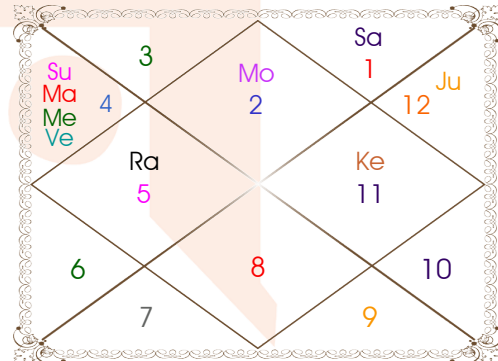

Planetary Degrees and their Positions

Pl	R	C	Rasi	Degree	Speed	Nak	Pad	No.	RL	NL	Sub	Dignity
Asc			Sco	15:34:24	318:19:51	Anuradha	4	17	Mar	Sat	Jup	---
Sun			Can	29:25:39	00:57:40	Aslesa	4	9	Mon	Mer	Sat	FrSign
Mon			Tau	19:05:42	13:50:26	Rohini	3	4	Ven	Mon	Mer	Moltrikn
Mar			Can	03:16:35	00:38:52	Punrvsu	4	7	Mon	Jup	Rah	Dblitted
Mer	R	C	Can	25:19:46	00:44:34	Aslesa	3	9	Mon	Mer	Rah	EnSign
Jup	R		Pis	02:51:39	00:05:23	P Bhad	4	25	Jup	Jup	Rah	OwnSign
Ven			Can	09:45:49	01:13:22	Pushya	2	8	Mon	Sat	Ven	EnSign
Sat	R		Ari	09:47:32	00:00:03	Asvini	3	1	Mar	Ket	Sat	Dblitted
Rah	R		Leo	07:51:04	00:03:11	Magha	3	10	Sun	Ket	Jup	EnSign
Ket	R		Aqu	07:51:04	00:03:11	Satbisha	1	24	Sat	Rah	Rah	EnSign
Ura	R		Cap	16:24:58	00:02:19	Sravna	2	22	Sat	Mon	Sat	---
Nep	R		Cap	06:19:16	00:01:28	U Sadha	3	21	Sat	Sun	Mer	---
Plu			Sco	11:27:37	00:00:00	Anuradha	3	17	Mar	Sat	Mon	---
Mid Heaven			Leo	21:44:01	--	P Phal	--	11	Sun	Ven	Jup	--

R-Retrograde S-Stationary

C- Combust D-Deep Combust

Rahu : Mean

Lahiri Ayanamsa : 23:50:09

Lagna-Chalit

Moon Chart

Navamsa Chart

Vimshottari Dasha

- ❖ The above dasa periods have been computed on the basis of Moon Degree. However, as per bhayat / bhabhog the balance of dasa is Mon 3 Y 2 M 10 D.
- ❖ The Dates given for Dasa periods show their endings. Divisions of Vimshottari Dasa for Complete 120 years are given here without any consideration of longevity.