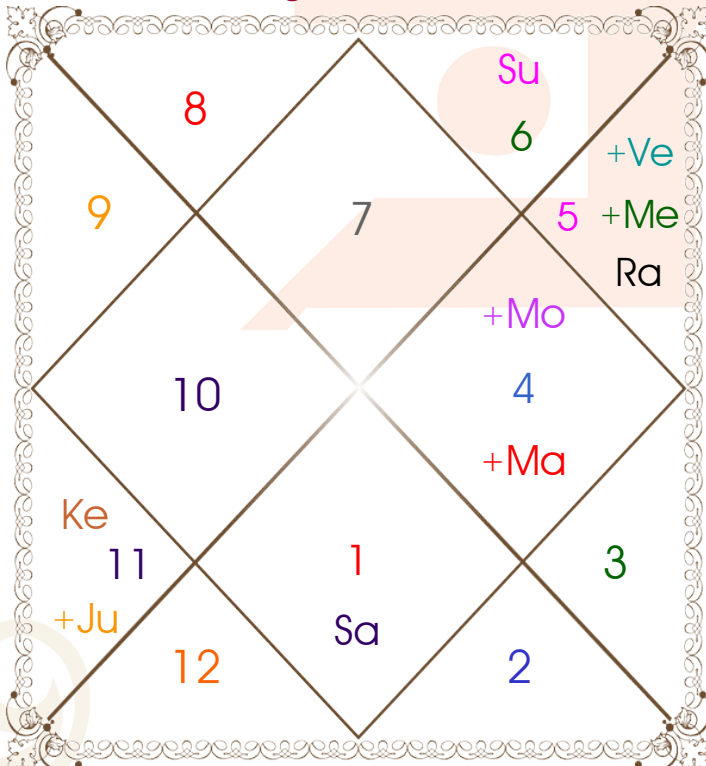

Planetary Degrees and their Positions

Pl	R	C	Rasi	Degree	Speed	Nak	Pad	No.	RL	NL	Sub	Dignity
Asc			Lib	00:46:42	313:47:11	Chitra	3	14	Ven	Mar	Mer	---
Sun			Vir	00:11:34	00:58:32	U Phal	2	12	Mer	Sun	Rah	NuSign
Mon			Can	19:33:57	12:38:21	Aslesa	1	9	Mon	Mer	Ven	OwnSign
Mar			Can	23:31:50	00:37:36	Aslesa	3	9	Mon	Mer	Mar	Dblitted
Mer		C	Leo	22:34:38	01:53:01	P Phal	3	11	Sun	Ven	Sat	FrSign
Jup	R		Aqu	29:05:07	00:08:00	P Bhad	3	25	Sat	Jup	Sun	NuSign
Ven			Leo	18:56:25	01:14:29	P Phal	2	11	Sun	Ven	Rah	EnSign
Sat	R		Ari	08:54:27	00:03:09	Asvini	3	1	Mar	Ket	Jup	Dblitted
Rah			Leo	07:35:08	00:01:19	Magha	3	10	Sun	Ket	Jup	EnSign
Ket			Aqu	07:35:08	00:01:19	Satbisha	1	24	Sat	Rah	Rah	EnSign
Ura	R		Cap	15:22:38	00:01:28	Sravna	2	22	Sat	Mon	Jup	---
Nep	R		Cap	05:42:32	00:00:46	U Sadha	3	21	Sat	Sun	Mer	---
Plu			Sco	11:44:24	00:01:03	Anuradha	3	17	Mar	Sat	Mon	---
Mid Heaven			Can	02:13:49	--	Punrvsu	--	7	Mon	Jup	Rah	--

R-Retrograde S-Stationary

C- Combust D-Deep Combust

Rahu : True

Lahiri Ayanamsa : 23:50:12

Lagna-Chalit