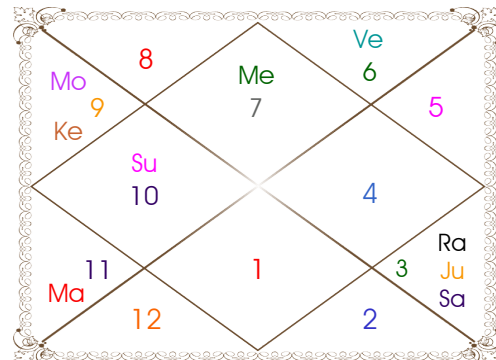

Paya(Rasi-Nak) ____: Copper - Silver

SunSign(West) ____: Virgo

Planetary Degrees and their Positions

Pl	R	C	Rasi	Degree	Speed	Nak	Pad	No.	RL	NL	Sub	Dignity
Asc			Lib	00:46:42	313:47:11	Chitra	3	14	Ven	Mar	Mer	---
Sun			Vir	00:11:34	00:58:32	U Phal	2	12	Mer	Sun	Rah	NuSign
Mon			Can	19:33:57	12:38:21	Aslesa	1	9	Mon	Mer	Ven	OwnSign
Mar			Can	23:31:50	00:37:36	Aslesa	3	9	Mon	Mer	Mar	Dblitted
Mer		C	Leo	22:34:38	01:53:01	P Phal	3	11	Sun	Ven	Sat	FrSign
Jup	R		Aqu	29:05:07	00:08:00	P Bhad	3	25	Sat	Jup	Sun	NuSign
Ven			Leo	18:56:25	01:14:29	P Phal	2	11	Sun	Ven	Rah	EnSign
Sat	R		Ari	08:54:27	00:03:09	Asvini	3	1	Mar	Ket	Jup	Dblitted
Rah			Leo	07:35:08	00:01:19	Magha	3	10	Sun	Ket	Jup	EnSign
Ket			Aqu	07:35:08	00:01:19	Satbisha	1	24	Sat	Rah	Rah	EnSign
Ura	R		Cap	15:22:38	00:01:28	Sravna	2	22	Sat	Mon	Jup	---
Nep	R		Cap	05:42:32	00:00:46	U Sadha	3	21	Sat	Sun	Mer	---
Plu			Sco	11:44:24	00:01:03	Anuradha	3	17	Mar	Sat	Mon	---
Mid Heaven			Can	02:13:49	--	Punrvsu	--	7	Mon	Jup	Rah	--

R-Retrograde S-Stationary

C- Combust D-Deep Combust

Rahu : True

Lahiri Ayanamsa : 23:50:12

Lagna-Chalit

Moon Chart

Navamsa Chart

Vimshottari Dasha