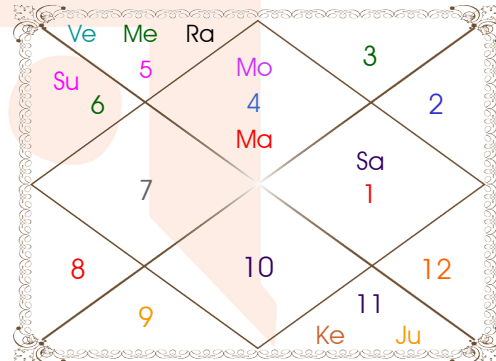

Paya(Rasi-Nak) ____: Copper - Silver

SunSign(West) ____: Virgo

Planetary Degrees and their Positions

Pl	R	C	Rasi	Degree	Speed	Nak	Pad	No.	RL	NL	Sub	Dignity
Asc			Lib	00:46:42	313:47:11	Chitra	3	14	Ven	Mar	Mer	---
Sun			Vir	00:11:34	00:58:32	U Phal	2	12	Mer	Sun	Rah	NuSign
Mon			Can	19:33:57	12:38:21	Aslesa	1	9	Mon	Mer	Ven	OwnSign
Mar			Can	23:31:50	00:37:36	Aslesa	3	9	Mon	Mer	Mar	Dblitted
Mer		C	Leo	22:34:38	01:53:01	P Phal	3	11	Sun	Ven	Sat	FrSign
Jup	R		Aqu	29:05:07	00:08:00	P Bhad	3	25	Sat	Jup	Sun	NuSign
Ven			Leo	18:56:25	01:14:29	P Phal	2	11	Sun	Ven	Rah	EnSign
Sat	R		Ari	08:54:27	00:03:09	Asvini	3	1	Mar	Ket	Jup	Dblitted
Rah			Leo	07:35:08	00:01:19	Magha	3	10	Sun	Ket	Jup	EnSign
Ket			Aqu	07:35:08	00:01:19	Satbisha	1	24	Sat	Rah	Rah	EnSign
Ura	R		Cap	15:22:38	00:01:28	Sravna	2	22	Sat	Mon	Jup	---
Nep	R		Cap	05:42:32	00:00:46	U Sadha	3	21	Sat	Sun	Mer	---
Plu			Sco	11:44:24	00:01:03	Anuradha	3	17	Mar	Sat	Mon	---
Mid Heaven			Can	02:13:49	--	Punrvsu	--	7	Mon	Jup	Rah	--

R-Retrograde S-Stationary

C- Combust D-Deep Combust

Rahu : True

Lahiri Ayanamsa : 23:50:12

Lagna-Chalit

Moon Chart

Navamsa Chart

Vimshottari Dasha