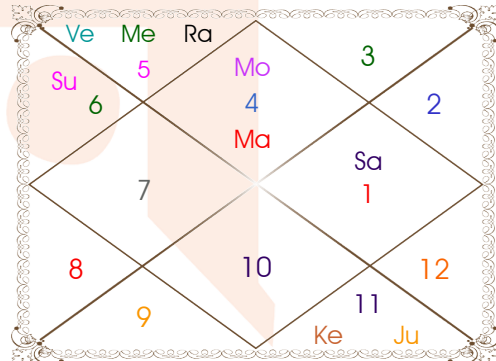

Paya(Rasi-Nak) ____: Copper - Silver

SunSign(West) ____: Virgo

Planetary Degrees and their Positions

Pl	R	C	Rasi	Degree	Speed	Nak	Pad	No.	RL	NL	Sub	Dignity
Asc			Lib	00:46:42	313:47:11	Chitra	3	14	Ven	Mar	Mer	---
Sun			Vir	00:11:34	00:58:32	U Phal	2	12	Mer	Sun	Rah	NuSign
Mon			Can	19:33:57	12:38:21	Aslesa	1	9	Mon	Mer	Ven	OwnSign
Mar			Can	23:31:50	00:37:36	Aslesa	3	9	Mon	Mer	Mar	Dblitted
Mer		C	Leo	22:34:38	01:53:01	P Phal	3	11	Sun	Ven	Sat	FrSign
Jup	R		Aqu	29:05:07	00:08:00	P Bhad	3	25	Sat	Jup	Sun	NuSign
Ven			Leo	18:56:25	01:14:29	P Phal	2	11	Sun	Ven	Rah	EnSign
Sat	R		Ari	08:54:27	00:03:09	Asvini	3	1	Mar	Ket	Jup	Dblitted
Rah			Leo	07:35:08	00:01:19	Magha	3	10	Sun	Ket	Jup	EnSign
Ket			Aqu	07:35:08	00:01:19	Satbisha	1	24	Sat	Rah	Rah	EnSign
Ura	R		Cap	15:22:38	00:01:28	Sravna	2	22	Sat	Mon	Jup	---
Nep	R		Cap	05:42:32	00:00:46	U Sadha	3	21	Sat	Sun	Mer	---
Plu			Scor	11:44:24	00:01:03	Anuradha	3	17	Mar	Sat	Mon	---
Mid Heaven			Can	02:13:49	--	Punrvsu	--	7	Mon	Jup	Rah	--

R-Retrograde S-Stationary

C- Combust D-Deep Combust

Rahu : True

Lahiri Ayanamsa : 23:50:12

Lagna-Chalit

Moon Chart

Navamsa Chart

Vimshottari Dasha