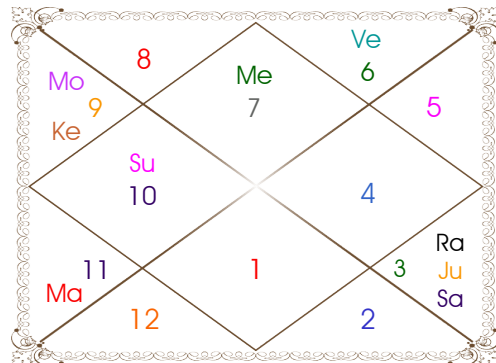

Paya(Rasi-Nak) ____: Copper - Silver

SunSign(West) ____: Virgo

Planetary Degrees and their Positions

Pl	R	C	Rasi	Degree	Speed	Nak	Pad	No.	RL	NL	Sub	Dignity
Asc			Lib	00:46:42	313:47:11	Chitra	3	14	Ven	Mar	Mer	---
Sun			Vir	00:11:34	00:58:32	U Phal	2	12	Mer	Sun	Rah	NuSign
Mon			Can	19:33:57	12:38:21	Aslesa	1	9	Mon	Mer	Ven	OwnSign
Mar			Can	23:31:50	00:37:36	Aslesa	3	9	Mon	Mer	Mar	Dblitted
Mer		C	Leo	22:34:38	01:53:01	P Phal	3	11	Sun	Ven	Sat	FrSign
Jup	R		Aqu	29:05:07	00:08:00	P Bhad	3	25	Sat	Jup	Sun	NuSign
Ven			Leo	18:56:25	01:14:29	P Phal	2	11	Sun	Ven	Rah	EnSign
Sat	R		Ari	08:54:27	00:03:09	Asvini	3	1	Mar	Ket	Jup	Dblitted
Rah			Leo	07:35:08	00:01:19	Magha	3	10	Sun	Ket	Jup	EnSign
Ket			Aqu	07:35:08	00:01:19	Satbisha	1	24	Sat	Rah	Rah	EnSign
Ura	R		Cap	15:22:38	00:01:28	Sravna	2	22	Sat	Mon	Jup	---
Nep	R		Cap	05:42:32	00:00:46	U Sadha	3	21	Sat	Sun	Mer	---
Plu			Scor	11:44:24	00:01:03	Anuradha	3	17	Mar	Sat	Mon	---
Mid Heaven			Can	02:13:49	--	Punrvsu	--	7	Mon	Jup	Rah	--

R-Retrograde S-Stationary

C- Combust D-Deep Combust

Rahu : True

Lahiri Ayanamsa : 23:50:12

Lagna-Chalit

Moon Chart

Navamsa Chart

Vimshottari Dasha