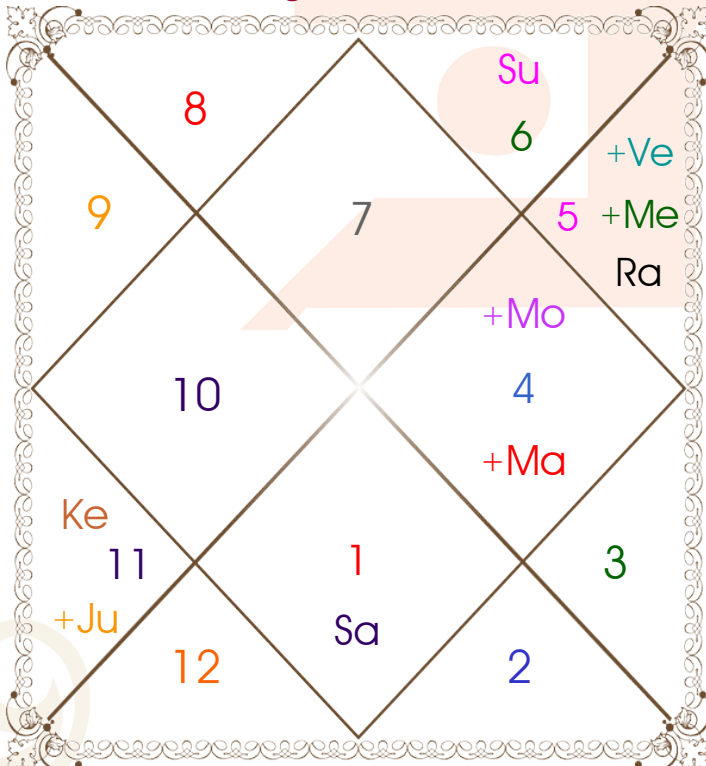

Planetary Degrees and their Positions

Pl	R	C	Rasi	Degree	Speed	Nak	Pad	No.	RL	NL	Sub	Dignity
Asc			Lib	00:46:42	313:47:11	Chitra	3	14	Ven	Mar	Mer	---
Sun			Vir	00:11:34	00:58:32	U Phal	2	12	Mer	Sun	Rah	NuSign
Mon			Can	19:33:57	12:38:21	Aslesa	1	9	Mon	Mer	Ven	OwnSign
Mar			Can	23:31:50	00:37:36	Aslesa	3	9	Mon	Mer	Mar	Dblitted
Mer		C	Leo	22:34:38	01:53:01	P Phal	3	11	Sun	Ven	Sat	FrSign
Jup	R		Aqu	29:05:07	00:08:00	P Bhad	3	25	Sat	Jup	Sun	NuSign
Ven			Leo	18:56:25	01:14:29	P Phal	2	11	Sun	Ven	Rah	EnSign
Sat	R		Ari	08:54:27	00:03:09	Asvini	3	1	Mar	Ket	Jup	Dblitted
Rah			Leo	07:35:08	00:01:19	Magha	3	10	Sun	Ket	Jup	EnSign
Ket			Aqu	07:35:08	00:01:19	Satbisha	1	24	Sat	Rah	Rah	EnSign
Ura	R		Cap	15:22:38	00:01:28	Sravna	2	22	Sat	Mon	Jup	---
Nep	R		Cap	05:42:32	00:00:46	U Sadha	3	21	Sat	Sun	Mer	---
Plu			Scor	11:44:24	00:01:03	Anuradha	3	17	Mar	Sat	Mon	---
Mid Heaven			Can	02:13:49	--	Punrvsu	--	7	Mon	Jup	Rah	--

R-Retrograde S-Stationary

C- Combust D-Deep Combust

Rahu : True

Lahiri Ayanamsa : 23:50:12

Lagna-Chalit