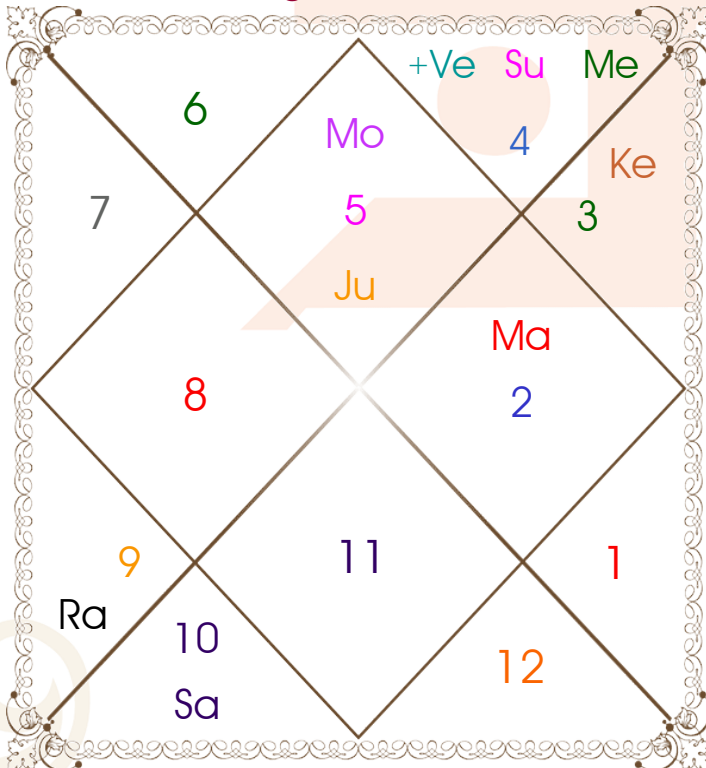

Planetary Degrees and their Positions

Pl	R	C	Rasi	Degree	Speed	Nak	Pad	No.	RL	NL	Sub	Dignity
Asc			Leo	07:36:30	312:37:45	Magha	3	10	Sun	Ket	Jup	---
Sun			Can	15:19:05	00:57:25	Pushya	4	8	Mon	Sat	Jup	FrSign
Mon			Leo	17:33:33	15:00:41	P Phal	2	11	Sun	Ven	Mar	FrSign
Mar			Tau	09:49:31	00:40:20	Krittika	4	3	Ven	Sun	Ven	NuSign
Mer	R	C	Can	18:22:07	00:45:09	Aslesa	1	9	Mon	Mer	Mer	EnSign
Jup			Leo	21:23:44	00:11:36	P Phal	3	11	Sun	Ven	Jup	FrSign
Ven			Can	28:38:00	01:13:50	Aslesa	4	9	Mon	Mer	Sat	EnSign
Sat	R		Cap	21:51:01	00:04:27	Sravna	4	22	Sat	Mon	Ven	OwnSign
Rah	R		Sag	06:18:47	00:05:29	Moola	2	19	Jup	Ket	Rah	Dblitted
Ket	R		Gem	06:18:47	00:05:29	Mrgsra	4	5	Mer	Mar	Mon	Dblitted
Ura	R		Sag	21:20:12	00:02:08	P Sadha	3	20	Jup	Ven	Jup	---
Nep	R		Sag	23:13:24	00:01:28	P Sadha	3	20	Jup	Ven	Sat	---
Plu			Lib	26:23:25	00:00:02	Visakha	2	16	Ven	Jup	Ket	---
Mid Heaven			Tau	05:44:46	--	Krittika	--	3	Ven	Sun	Mer	--

R-Retrograde S-Stationary

C- Combust D-Deep Combust

Rahu : True

Lahiri Ayanamsa : 23:45:31

Lagna-Chalit