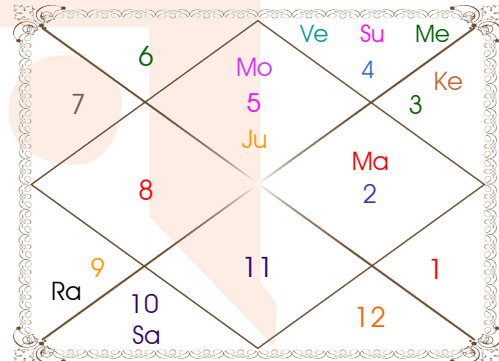

Paya(Rasi-Nak) ____: Gold - Silver

SunSign(West) _____: Leo

Planetary Degrees and their Positions

Pl	R	C	Rasi	Degree	Speed	Nak	Pad	No.	RL	NL	Sub	Dignity
Asc			Leo	07:36:30	312:37:45	Magha	3	10	Sun	Ket	Jup	---
Sun			Can	15:19:05	00:57:25	Pushya	4	8	Mon	Sat	Jup	FrSign
Mon			Leo	17:33:33	15:00:41	P Phal	2	11	Sun	Ven	Mar	FrSign
Mar			Tau	09:49:31	00:40:20	Krittika	4	3	Ven	Sun	Ven	NuSign
Mer	R	C	Can	18:22:07	00:45:09	Aslesa	1	9	Mon	Mer	Mer	EnSign
Jup			Leo	21:23:44	00:11:36	P Phal	3	11	Sun	Ven	Jup	FrSign
Ven			Can	28:38:00	01:13:50	Aslesa	4	9	Mon	Mer	Sat	EnSign
Sat	R		Cap	21:51:01	00:04:27	Sravna	4	22	Sat	Mon	Ven	OwnSign
Rah	R		Sag	06:18:47	00:05:29	Moola	2	19	Jup	Ket	Rah	Dblitted
Ket	R		Gem	06:18:47	00:05:29	Mrgsra	4	5	Mer	Mar	Mon	Dblitted
Ura	R		Sag	21:20:12	00:02:08	P Sadha	3	20	Jup	Ven	Jup	---
Nep	R		Sag	23:13:24	00:01:28	P Sadha	3	20	Jup	Ven	Sat	---
Plu			Lib	26:23:25	00:00:02	Visakha	2	16	Ven	Jup	Ket	---
Mid Heaven			Tau	05:44:46	--	Krittika	--	3	Ven	Sun	Mer	--

R-Retrograde S-Stationary

C- Combust D-Deep Combust

Rahu : True

Lahiri Ayanamsa : 23:45:31

Lagna-Chalit

Moon Chart

Navamsa Chart

Vimshottari Dasha