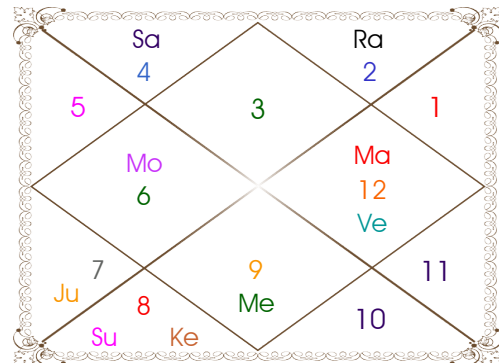

Paya(Rasi-Nak) ____: Gold - Silver

SunSign(West) _____: Leo

Planetary Degrees and their Positions

Pl	R	C	Rasi	Degree	Speed	Nak	Pad	No.	RL	NL	Sub	Dignity
Asc			Leo	07:36:30	312:37:45	Magha	3	10	Sun	Ket	Jup	---
Sun			Can	15:19:05	00:57:25	Pushya	4	8	Mon	Sat	Jup	FrSign
Mon			Leo	17:33:33	15:00:41	P Phal	2	11	Sun	Ven	Mar	FrSign
Mar			Tau	09:49:31	00:40:20	Krittika	4	3	Ven	Sun	Ven	NuSign
Mer	R	C	Can	18:22:07	00:45:09	Aslesa	1	9	Mon	Mer	Mer	EnSign
Jup			Leo	21:23:44	00:11:36	P Phal	3	11	Sun	Ven	Jup	FrSign
Ven			Can	28:38:00	01:13:50	Aslesa	4	9	Mon	Mer	Sat	EnSign
Sat	R		Cap	21:51:01	00:04:27	Sravna	4	22	Sat	Mon	Ven	OwnSign
Rah	R		Sag	06:18:47	00:05:29	Moola	2	19	Jup	Ket	Rah	Dblitted
Ket	R		Gem	06:18:47	00:05:29	Mrgsra	4	5	Mer	Mar	Mon	Dblitted
Ura	R		Sag	21:20:12	00:02:08	P Sadha	3	20	Jup	Ven	Jup	---
Nep	R		Sag	23:13:24	00:01:28	P Sadha	3	20	Jup	Ven	Sat	---
Plu			Lib	26:23:25	00:00:02	Visakha	2	16	Ven	Jup	Ket	---
Mid Heaven			Tau	05:44:46	--	Krittika	--	3	Ven	Sun	Mer	--

R-Retrograde S-Stationary

C- Combust D-Deep Combust

Rahu : True

Lahiri Ayanamsa : 23:45:31

Lagna-Chalit

Moon Chart

Navamsa Chart

Vimshottari Dasha

- ❖ The above dasa periods have been computed on the basis of Moon Degree. However, as per bhayat / bhabhog the balance of dasa is Ven 13 Y 8 M 11 D.
- ❖ The Dates given for Dasa periods show their endings. Divisions of Vimshottari Dasa for Complete 120 years are given here without any consideration of longevity.