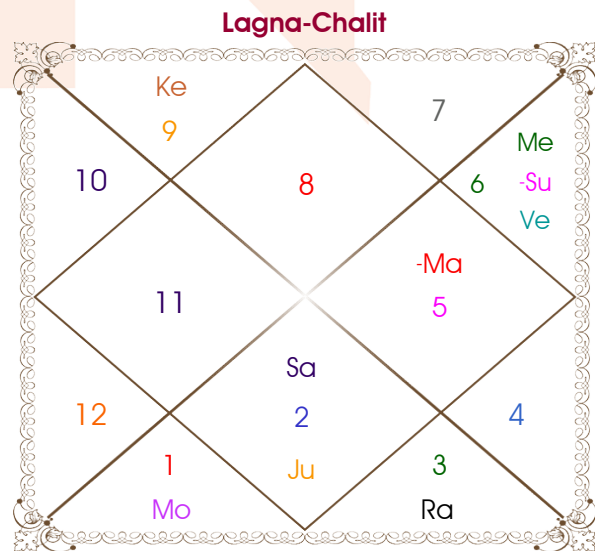

Mr. Nikhil agrawal

Ms.ishita

Model: Web-FreeMatching

Order No: 121694903

Male : \_\_\_\_\_ Sex \_\_\_\_\_ : Female  
 03/11/1997 : \_\_\_\_\_ Date of Birth \_\_\_\_\_ : 17/09/2000  
 Monday : \_\_\_\_\_ Day \_\_\_\_\_ : Sunday  
 Hour 11:20:00 : \_\_\_\_\_ Time of Birth \_\_\_\_\_ : 11:55:00 Hour  
 Ghati 11:53:09 : \_\_\_\_\_ Time of Birth(Ghati) \_\_\_\_\_ : 14:29:37 Ghati  
 India : \_\_\_\_\_ Country \_\_\_\_\_ : India  
 Delhi : \_\_\_\_\_ City \_\_\_\_\_ : Delhi  
 28:39:00 North : \_\_\_\_\_ Latitude \_\_\_\_\_ : 28:39:00 North  
 77:13:00 East : \_\_\_\_\_ Longitude \_\_\_\_\_ : 77:13:00 East  
 82:30:00 East : \_\_\_\_\_ Zone \_\_\_\_\_ : 82:30:00 East  
 Hour -00:21:08 : \_\_\_\_\_ Loc Time Corr \_\_\_\_\_ : -00:21:08 Hour  
 Hour 00:00:00 : \_\_\_\_\_ War Time Corr \_\_\_\_\_ : 00:00:00 Hour  
 06:34:44 : \_\_\_\_\_ Sunrise \_\_\_\_\_ : 06:07:09  
 17:34:31 : \_\_\_\_\_ Sunset \_\_\_\_\_ : 18:23:30  
 23:49:31 : \_\_\_\_\_ Lahiri Ayanamsa \_\_\_\_\_ : 23:51:45

Vimshottari		Degree	Sign	Pln	Sign	Degree	Vimshottari	
<b>Mercury 13Y 2M 23D</b>		19:01:17	Sag	Asc	Sco	15:10:33	<b>Ketu 0Y 5M 18D</b>	
<b>Venus</b>		17:01:16	Lib	Sun	Vir	00:48:08	<b>Sun</b>	
<b>26/01/2018</b>		19:37:25	Sco	Mon	Ari	12:26:34	<b>07/03/2021</b>	
<b>26/01/2038</b>		01:41:34	Sag	Mar	Leo	06:17:52	<b>07/03/2027</b>	
Venus	27/05/2021	29:25:35	Lib	Mer	Vir	20:43:02	Sun	24/06/2021
Sun	28/05/2022	19:22:15	Cap	Jup	Tau	17:07:14	Moon	24/12/2021
Moon	26/01/2024	04:01:08	Sag	Ven	Vir	27:07:04	Mars	01/05/2022
Mars	28/03/2025	21:16:51	Pis R	Sat R	Tau	07:05:44	Rahu	26/03/2023
Rahu	27/03/2028	24:29:41	Leo R	Rah R	Gem	28:36:05	Jupiter	12/01/2024
Jupiter	26/11/2030	24:29:41	Aqu R	Ket R	Sag	28:36:05	Saturn	24/12/2024
Saturn	26/01/2034	11:04:40	Cap	Ura R	Cap	23:38:30	Mercury	30/10/2025
Mercury	26/11/2036	03:31:52	Cap	Nep R	Cap	10:08:32	Ketu	07/03/2026
Ketu	26/01/2038	10:42:12	Sco	Plu	Sco	16:29:44	Venus	07/03/2027