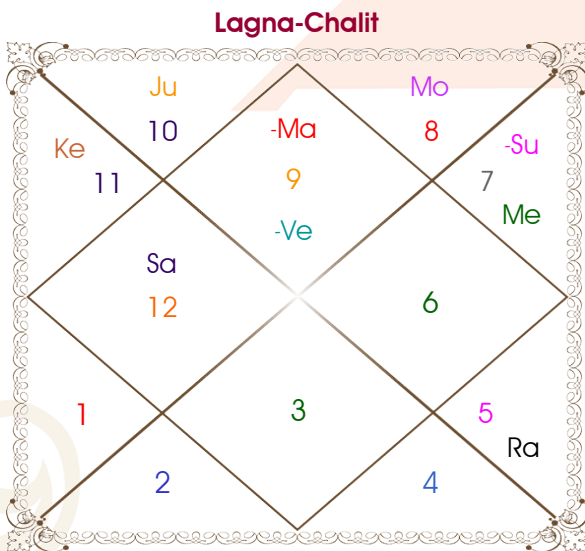

Mr. Nikhil agrawal

Ms.ishita

Model: Web-FreeMatching

Order No: 121694903

Male : \_\_\_\_\_ Sex \_\_\_\_\_ : Female  
 03/11/1997 : \_\_\_\_\_ Date of Birth \_\_\_\_\_ : 17/09/2000  
 Monday : \_\_\_\_\_ Day \_\_\_\_\_ : Sunday  
 Hour 11:20:00 : \_\_\_\_\_ Time of Birth \_\_\_\_\_ : 11:55:00 Hour  
 Ghati 11:53:09 : \_\_\_\_\_ Time of Birth(Ghati) \_\_\_\_\_ : 14:29:37 Ghati  
 India : \_\_\_\_\_ Country \_\_\_\_\_ : India  
 Delhi : \_\_\_\_\_ City \_\_\_\_\_ : Delhi  
 28:39:00 North : \_\_\_\_\_ Latitude \_\_\_\_\_ : 28:39:00 North  
 77:13:00 East : \_\_\_\_\_ Longitude \_\_\_\_\_ : 77:13:00 East  
 82:30:00 East : \_\_\_\_\_ Zone \_\_\_\_\_ : 82:30:00 East  
 Hour -00:21:08 : \_\_\_\_\_ Loc Time Corr \_\_\_\_\_ : -00:21:08 Hour  
 Hour 00:00:00 : \_\_\_\_\_ War Time Corr \_\_\_\_\_ : 00:00:00 Hour  
 06:34:44 : \_\_\_\_\_ Sunrise \_\_\_\_\_ : 06:07:09  
 17:34:31 : \_\_\_\_\_ Sunset \_\_\_\_\_ : 18:23:30  
 23:49:31 : \_\_\_\_\_ Lahiri Ayanamsa \_\_\_\_\_ : 23:51:45

Vimshottari		Degree	Sign	Pln	Sign	Degree	Vimshottari	
<b>Mercury 13Y 2M 23D</b>		19:01:17	Sag	Asc	Sco	15:10:33	<b>Ketu 0Y 5M 18D</b>	
<b>Venus</b>		17:01:16	Lib	Sun	Vir	00:48:08	<b>Sun</b>	
<b>26/01/2018</b>		19:37:25	Sco	Mon	Ari	12:26:34	<b>07/03/2021</b>	
<b>26/01/2038</b>		01:41:34	Sag	Mar	Leo	06:17:52	<b>07/03/2027</b>	
Venus	27/05/2021	29:25:35	Lib	Mer	Vir	20:43:02	Sun	24/06/2021
Sun	28/05/2022	19:22:15	Cap	Jup	Tau	17:07:14	Moon	24/12/2021
Moon	26/01/2024	04:01:08	Sag	Ven	Vir	27:07:04	Mars	01/05/2022
Mars	28/03/2025	21:16:51	Pis R	Sat R	Tau	07:05:44	Rahu	26/03/2023
Rahu	27/03/2028	24:29:41	Leo R	Rah R	Gem	28:36:05	Jupiter	12/01/2024
Jupiter	26/11/2030	24:29:41	Aqu R	Ket R	Sag	28:36:05	Saturn	24/12/2024
Saturn	26/01/2034	11:04:40	Cap	Ura R	Cap	23:38:30	Mercury	30/10/2025
Mercury	26/11/2036	03:31:52	Cap	Nep R	Cap	10:08:32	Ketu	07/03/2026
Ketu	26/01/2038	10:42:12	Sco	Plu	Sco	16:29:44	Venus	07/03/2027