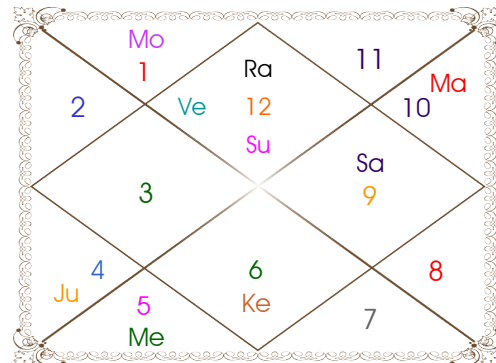

Navamsa Chart