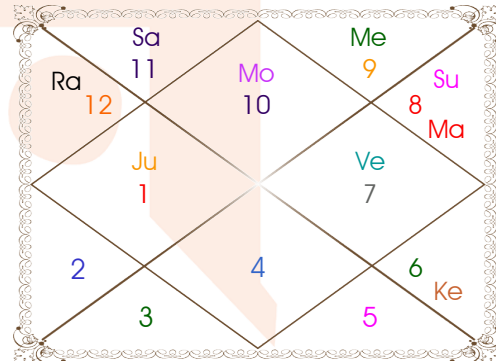

Latitude \_\_\_\_\_: 29:27:00 North  
Longitude \_\_\_\_\_: 77:18:00 East  
Zone \_\_\_\_\_: 82:30:00 East  
Loc Time Corr \_\_\_\_\_: -00:20:48 Hour  
War Time Corr \_\_\_\_\_: 00:00:00 Hour  
Local Mean Time \_\_\_\_: 06:44:12 Hour  
Equation of Time \_\_\_\_: 00:05:05 Hour  
Siderial Time \_\_\_\_\_: 12:21:59 Hour  
Sunrise \_\_\_\_\_: 07:07:45 Hour  
Sunset \_\_\_\_\_: 17:23:54 Hour  
Day Duration \_\_\_\_\_: 10:16:08 Hour  
Sun Pos. (Ayan) \_\_\_\_\_: Dakshinayan  
Sun Pos. (Gola) \_\_\_\_\_: Dakshin  
Season \_\_\_\_\_: Hemant  
Sun Degree \_\_\_\_\_: 29:37:23 Scorpio  
Ascendent Degree \_\_\_\_: 27:59:22 Scorpio

# Planetary Degrees and their Positions

Pl	R	C	Rasi	Degree	Speed	Nak	Pad	No.	RL	NL	Sub	Dignity
Asc			Scor	27:59:22	320:34:32	Jyestha	4	18	Mar	Mer	Sat	---
Sun			Scor	29:37:23	01:01:03	Jyestha	4	18	Mar	Mer	Sat	FrSign
Mon			Cap	10:24:24	14:24:52	Sravna	1	22	Sat	Mon	Mon	NuSign
Mar		C	Scor	21:24:04	00:43:46	Jyestha	2	18	Mar	Mer	Ven	OwnSign
Mer	R		Sag	13:35:25	00:31:14	P Sadha	1	20	Jup	Ven	Ven	NuSign
Jup	R		Ari	11:46:55	00:03:06	Asvini	4	1	Mar	Ket	Mer	FrSign
Ven			Lib	19:11:40	01:11:46	Svati	4	15	Ven	Rah	Mon	Moltrikn
Sat			Aqu	07:47:56	00:04:06	Satbisha	1	24	Sat	Rah	Rah	Moltrikn
Rah	R		Pis	28:39:11	00:08:05	Revati	4	27	Jup	Mer	Sat	NuSign
Ket	R		Vir	28:39:11	00:08:05	Chitra	2	14	Mer	Mar	Sat	EnSign
Ura	R		Ari	25:37:46	00:01:56	Bharani	4	2	Mar	Ven	Mer	---
Nep			Pis	00:43:29	00:00:20	P Bhad	4	25	Jup	Jup	Mar	---
Plu			Cap	04:41:51	00:01:40	U Sadha	3	21	Sat	Sun	Sat	---
Mid Heaven			Vir	11:47:49	--	Hasta	--	13	Mer	Mon	Mar	--

R-Retrograde S-Stationary

C- Combust D-Deep Combust

Rahu : True

Lahiri Ayanamsa : 24:11:24

## Moon Chart