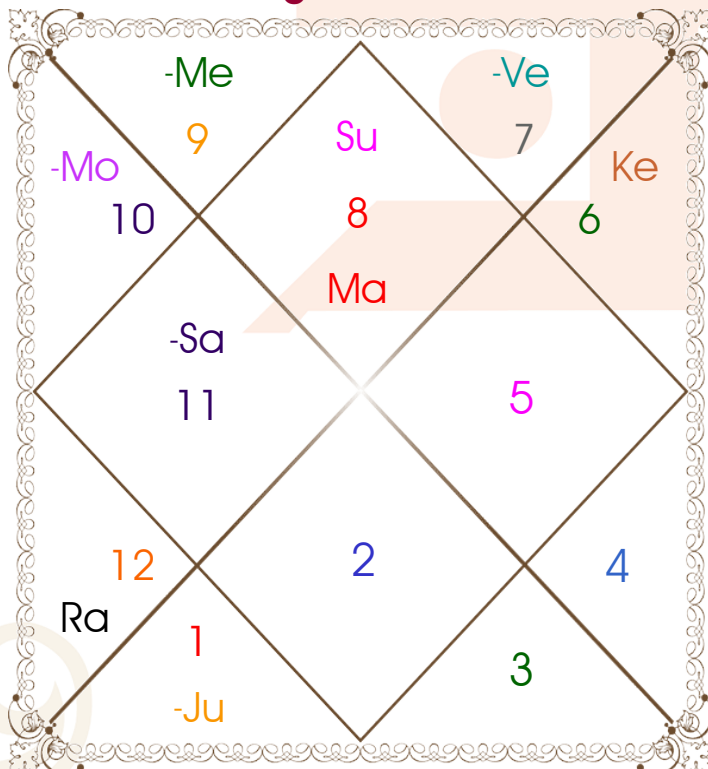

Planetary Degrees and their Positions

Pl	R	C	Rasi	Degree	Speed	Nak	Pad	No.	RL	NL	Sub	Dignity
Asc			Scor	27:59:22	320:34:32	Jyestha	4	18	Mar	Mer	Sat	---
Sun			Scor	29:37:23	01:01:03	Jyestha	4	18	Mar	Mer	Sat	FrSign
Mon			Cap	10:24:24	14:24:52	Sravna	1	22	Sat	Mon	Mon	NuSign
Mar		C	Scor	21:24:04	00:43:46	Jyestha	2	18	Mar	Mer	Ven	OwnSign
Mer	R		Sag	13:35:25	00:31:14	P Sadha	1	20	Jup	Ven	Ven	NuSign
Jup	R		Ari	11:46:55	00:03:06	Asvini	4	1	Mar	Ket	Mer	FrSign
Ven			Lib	19:11:40	01:11:46	Svati	4	15	Ven	Rah	Mon	Moltrikn
Sat			Aqu	07:47:56	00:04:06	Satbisha	1	24	Sat	Rah	Rah	Moltrikn
Rah	R		Pis	28:39:11	00:08:05	Revati	4	27	Jup	Mer	Sat	NuSign
Ket	R		Vir	28:39:11	00:08:05	Chitra	2	14	Mer	Mar	Sat	EnSign
Ura	R		Ari	25:37:46	00:01:56	Bharani	4	2	Mar	Ven	Mer	---
Nep			Pis	00:43:29	00:00:20	P Bhad	4	25	Jup	Jup	Mar	---
Plu			Cap	04:41:51	00:01:40	U Sadha	3	21	Sat	Sun	Sat	---
Mid Heaven			Vir	11:47:49	--	Hasta	--	13	Mer	Mon	Mar	--

R-Retrograde S-Stationary

C- Combust D-Deep Combust

Rahu : True

Lahiri Ayanamsa : 24:11:24

Lagna-Chalit