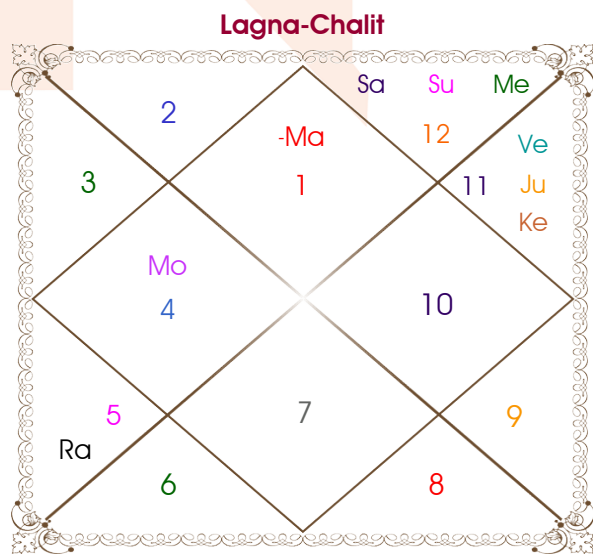

Mr. Vaibhav

Ms SHIPRA SHARMA

Model: Web-FreeMatching

Order No: 121688503

Male : \_\_\_\_\_ Sex \_\_\_\_\_ : Female  
 16/12/1995 : \_\_\_\_\_ Date of Birth \_\_\_\_\_ : 05/04/1998  
 Saturday : \_\_\_\_\_ Day \_\_\_\_\_ : Sunday  
 Hour 07:31:00 : \_\_\_\_\_ Time of Birth \_\_\_\_\_ : 07:45:00 Hour  
 Ghati 01:00:46 : \_\_\_\_\_ Time of Birth(Ghati) \_\_\_\_\_ : 04:10:06 Ghati  
 India : \_\_\_\_\_ Country \_\_\_\_\_ : India  
 Muzaffarnagar : \_\_\_\_\_ City \_\_\_\_\_ : Hapur  
 29:28:00 North : \_\_\_\_\_ Latitude \_\_\_\_\_ : 28:43:00 North  
 77:42:00 East : \_\_\_\_\_ Longitude \_\_\_\_\_ : 77:47:00 East  
 82:30:00 East : \_\_\_\_\_ Zone \_\_\_\_\_ : 82:30:00 East  
 Hour -00:19:12 : \_\_\_\_\_ Loc Time Corr \_\_\_\_\_ : -00:18:52 Hour  
 Hour 00:00:00 : \_\_\_\_\_ War Time Corr \_\_\_\_\_ : 00:00:00 Hour  
 07:06:41 : \_\_\_\_\_ Sunrise \_\_\_\_\_ : 06:05:04  
 17:22:31 : \_\_\_\_\_ Sunset \_\_\_\_\_ : 18:38:46  
 23:48:08 : \_\_\_\_\_ Lahiri Ayanamsa \_\_\_\_\_ : 23:49:51

## Ashtakoot Guna Chart

Koot	Male	Female	Max	Mark	Dosha	Area
Varan	Vaishya	Vipra	1	0.00	--	Deeds
Vashya	Manav	Jalchar	2	1.00	--	Nature
Tara	Pratyari	Saadhak	3	1.50	--	Destiny
Yoni	Gau	Mesh	4	3.00	--	Sex Life
Maitri	Mercury	Moon	5	1.00	--	Relationship
Gana	Manushya	Deva	6	5.00	--	Sociality
Bhakut	Virgo	Cancer	7	7.00	--	Life Style
Nadi	Adya	Madhya	8	8.00	--	Kids/Health
<b>Total:</b>			<b>36</b>	<b>26.50</b>		