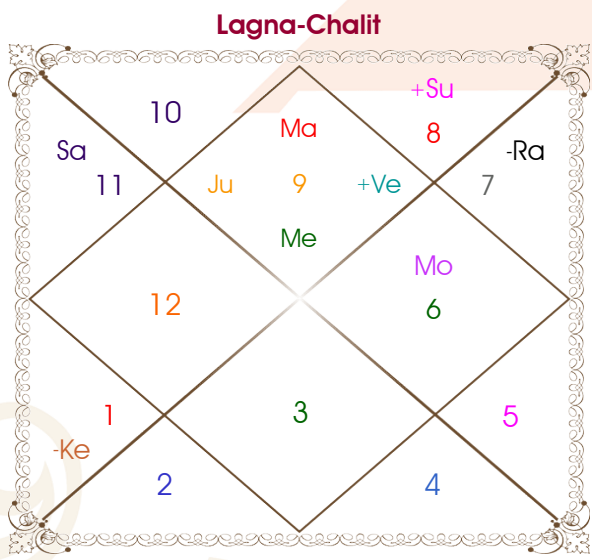

Mr. Vaibhav

Ms SHIPRA SHARMA

Model: Web-FreeMatching

Order No: 121688503

Male : \_\_\_\_\_ Sex \_\_\_\_\_ : Female  
 16/12/1995 : \_\_\_\_\_ Date of Birth \_\_\_\_\_ : 05/04/1998  
 Saturday : \_\_\_\_\_ Day \_\_\_\_\_ : Sunday  
 Hour 07:31:00 : \_\_\_\_\_ Time of Birth \_\_\_\_\_ : 07:45:00 Hour  
 Ghati 01:00:46 : \_\_\_\_\_ Time of Birth(Ghati) \_\_\_\_\_ : 04:10:06 Ghati  
 India : \_\_\_\_\_ Country \_\_\_\_\_ : India  
 Muzaffarnagar : \_\_\_\_\_ City \_\_\_\_\_ : Hapur  
 29:28:00 North : \_\_\_\_\_ Latitude \_\_\_\_\_ : 28:43:00 North  
 77:42:00 East : \_\_\_\_\_ Longitude \_\_\_\_\_ : 77:47:00 East  
 82:30:00 East : \_\_\_\_\_ Zone \_\_\_\_\_ : 82:30:00 East  
 Hour -00:19:12 : \_\_\_\_\_ Loc Time Corr \_\_\_\_\_ : -00:18:52 Hour  
 Hour 00:00:00 : \_\_\_\_\_ War Time Corr \_\_\_\_\_ : 00:00:00 Hour  
 07:06:41 : \_\_\_\_\_ Sunrise \_\_\_\_\_ : 06:05:04  
 17:22:31 : \_\_\_\_\_ Sunset \_\_\_\_\_ : 18:38:46  
 23:48:08 : \_\_\_\_\_ Lahiri Ayanamsa \_\_\_\_\_ : 23:49:51

## Ashtakoot Guna Chart

Koot	Male	Female	Max	Mark	Dosha	Area
Varan	Vaishya	Vipra	1	0.00	--	Deeds
Vashya	Manav	Jalchar	2	1.00	--	Nature
Tara	Pratyari	Saadhak	3	1.50	--	Destiny
Yoni	Gau	Mesh	4	3.00	--	Sex Life
Maitri	Mercury	Moon	5	1.00	--	Relationship
Gana	Manushya	Deva	6	5.00	--	Sociality
Bhakut	Virgo	Cancer	7	7.00	--	Life Style
Nadi	Adya	Madhya	8	8.00	--	Kids/Health
<b>Total:</b>			<b>36</b>	<b>26.50</b>		