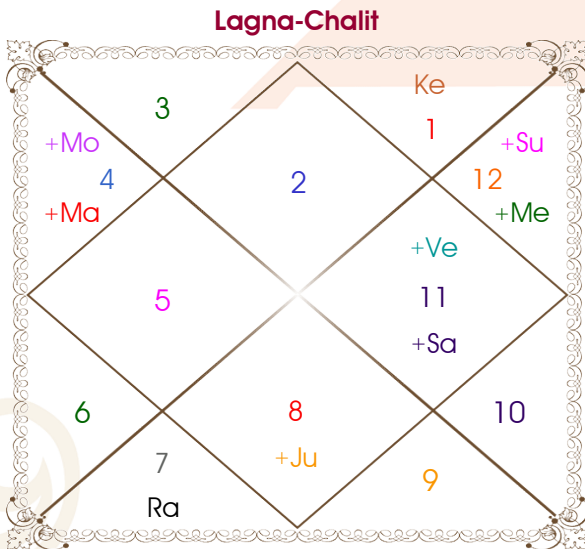

Rahul keshri

Sonali Sundaram

Model: Web-FreeMatching

Order No: 121688014

Male : \_\_\_\_\_ Sex \_\_\_\_\_ : Female  
 10/04/1995 : \_\_\_\_\_ Date of Birth \_\_\_\_\_ : 8-09/03/2000  
 Monday : \_\_\_\_\_ Day \_\_\_\_\_ : Wed-Thursday  
 Hour 08:01:00 : \_\_\_\_\_ Time of Birth \_\_\_\_\_ : 02:51:00 Hour  
 Ghati 05:58:37 : \_\_\_\_\_ Time of Birth(Ghati) \_\_\_\_\_ : 51:41:49 Ghati  
 India : \_\_\_\_\_ Country \_\_\_\_\_ : India  
 Sasaram : \_\_\_\_\_ City \_\_\_\_\_ : Danapur  
 24:58:00 North : \_\_\_\_\_ Latitude \_\_\_\_\_ : 25:38:00 North  
 84:01:00 East : \_\_\_\_\_ Longitude \_\_\_\_\_ : 85:03:00 East  
 82:30:00 East : \_\_\_\_\_ Zone \_\_\_\_\_ : 82:30:00 East  
 Hour 00:06:04 : \_\_\_\_\_ Loc Time Corr \_\_\_\_\_ : 00:10:12 Hour  
 Hour 00:00:00 : \_\_\_\_\_ War Time Corr \_\_\_\_\_ : 00:00:00 Hour  
 05:37:33 : \_\_\_\_\_ Sunrise \_\_\_\_\_ : 06:06:23  
 18:13:17 : \_\_\_\_\_ Sunset \_\_\_\_\_ : 17:55:05  
 23:47:37 : \_\_\_\_\_ Lahiri Ayanamsa \_\_\_\_\_ : 23:51:20

Vimshottari Mercury 16Y 2M 16D		Degree	Sign	Pln	Sign	Degree	Vimshottari Mercury 2Y 10M 7D	
<b>Venus</b>		25:58:31	Pis	Sun	Aqu	24:45:28	<b>Venus</b>	
<b>26/06/2018</b>		17:17:02	Can	Mon	Pis	27:45:44	<b>15/01/2010</b>	
<b>26/06/2038</b>		20:53:53	Can	Mar	Pis	25:39:00	<b>15/01/2030</b>	
Venus	26/10/2021	21:12:53	Pis	Mer R	Aqu	10:49:38	Venus	16/05/2013
Sun	26/10/2022	21:28:27	Sco R	Jup	Ari	10:21:42	Sun	16/05/2014
Moon	26/06/2024	21:40:13	Aqu	Ven	Aqu	00:28:05	Moon	15/01/2016
Mars	26/08/2025	25:23:25	Aqu	Sat	Ari	19:14:22	Mars	16/03/2017
Rahu	26/08/2028	11:54:40	Lib R	Rah R	Can	08:52:26	Rahu	16/03/2020
Jupiter	27/04/2031	11:54:40	Ari R	Ket R	Cap	08:52:26	Jupiter	15/11/2022
Saturn	26/06/2034	06:24:54	Cap	Ura	Cap	24:43:02	Saturn	15/01/2026
Mercury	26/04/2037	01:40:08	Cap	Nep	Cap	11:45:23	Mercury	14/11/2028
Ketu	26/06/2038	06:26:19	Sco R	Plu	Sco	19:02:03	Ketu	15/01/2030