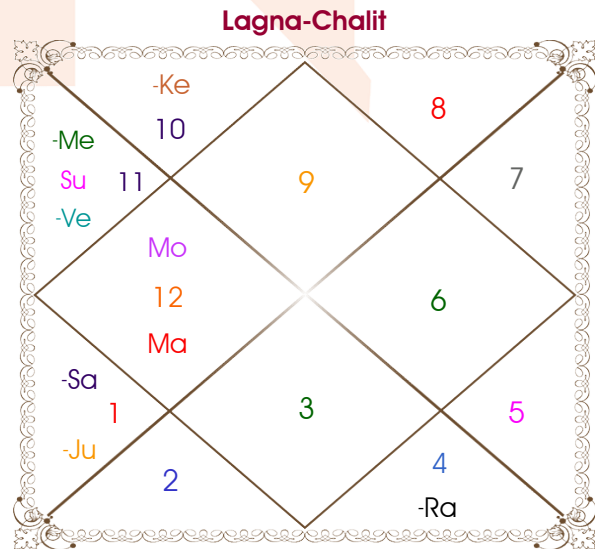

Rahul keshri

Sonali Sundaram

Model: Web-FreeMatching

Order No: 121688014

Male : \_\_\_\_\_ Sex \_\_\_\_\_ : Female  
 10/04/1995 : \_\_\_\_\_ Date of Birth \_\_\_\_\_ : 8-09/03/2000  
 Monday : \_\_\_\_\_ Day \_\_\_\_\_ : Wed-Thursday  
 Hour 08:01:00 : \_\_\_\_\_ Time of Birth \_\_\_\_\_ : 02:51:00 Hour  
 Ghati 05:58:37 : \_\_\_\_\_ Time of Birth(Ghati) \_\_\_\_\_ : 51:41:49 Ghati  
 India : \_\_\_\_\_ Country \_\_\_\_\_ : India  
 Sasaram : \_\_\_\_\_ City \_\_\_\_\_ : Danapur  
 24:58:00 North : \_\_\_\_\_ Latitude \_\_\_\_\_ : 25:38:00 North  
 84:01:00 East : \_\_\_\_\_ Longitude \_\_\_\_\_ : 85:03:00 East  
 82:30:00 East : \_\_\_\_\_ Zone \_\_\_\_\_ : 82:30:00 East  
 Hour 00:06:04 : \_\_\_\_\_ Loc Time Corr \_\_\_\_\_ : 00:10:12 Hour  
 Hour 00:00:00 : \_\_\_\_\_ War Time Corr \_\_\_\_\_ : 00:00:00 Hour  
 05:37:33 : \_\_\_\_\_ Sunrise \_\_\_\_\_ : 06:06:23  
 18:13:17 : \_\_\_\_\_ Sunset \_\_\_\_\_ : 17:55:05  
 23:47:37 : \_\_\_\_\_ Lahiri Ayanamsa \_\_\_\_\_ : 23:51:20

Vimshottari Mercury 16Y 2M 16D		Degree	Sign	Pln	Sign	Degree	Vimshottari Mercury 2Y 10M 7D	
<b>Venus</b>		25:58:31	Pis	Sun	Aqu	24:45:28	<b>Venus</b>	
<b>26/06/2018</b>		17:17:02	Can	Mon	Pis	27:45:44	<b>15/01/2010</b>	
<b>26/06/2038</b>		20:53:53	Can	Mar	Pis	25:39:00	<b>15/01/2030</b>	
Venus	26/10/2021	21:12:53	Pis	Mer R	Aqu	10:49:38	Venus	16/05/2013
Sun	26/10/2022	21:28:27	Sco R	Jup	Ari	10:21:42	Sun	16/05/2014
Moon	26/06/2024	21:40:13	Aqu	Ven	Aqu	00:28:05	Moon	15/01/2016
Mars	26/08/2025	25:23:25	Aqu	Sat	Ari	19:14:22	Mars	16/03/2017
Rahu	26/08/2028	11:54:40	Lib R	Rah R	Can	08:52:26	Rahu	16/03/2020
Jupiter	27/04/2031	11:54:40	Ari R	Ket R	Cap	08:52:26	Jupiter	15/11/2022
Saturn	26/06/2034	06:24:54	Cap	Ura	Cap	24:43:02	Saturn	15/01/2026
Mercury	26/04/2037	01:40:08	Cap	Nep	Cap	11:45:23	Mercury	14/11/2028
Ketu	26/06/2038	06:26:19	Sco R	Plu	Sco	19:02:03	Ketu	15/01/2030