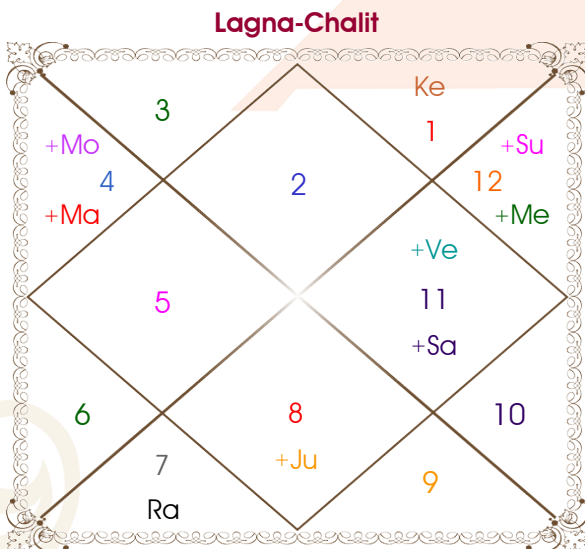

Rahul keshri

Sonali Sundaram

Model: Web-FreeMatching

Order No: 121688013

Male : \_\_\_\_\_ Sex \_\_\_\_\_ : Female  
 10/04/1995 : \_\_\_\_\_ Date of Birth \_\_\_\_\_ : 8-09/03/2000  
 Monday : \_\_\_\_\_ Day \_\_\_\_\_ : Wed-Thursday  
 Hour 08:01:00 : \_\_\_\_\_ Time of Birth \_\_\_\_\_ : 02:51:00 Hour  
 Ghati 05:58:37 : \_\_\_\_\_ Time of Birth(Ghati) \_\_\_\_\_ : 51:41:49 Ghati  
 India : \_\_\_\_\_ Country \_\_\_\_\_ : India  
 Sasaram : \_\_\_\_\_ City \_\_\_\_\_ : Danapur  
 24:58:00 North : \_\_\_\_\_ Latitude \_\_\_\_\_ : 25:38:00 North  
 84:01:00 East : \_\_\_\_\_ Longitude \_\_\_\_\_ : 85:03:00 East  
 82:30:00 East : \_\_\_\_\_ Zone \_\_\_\_\_ : 82:30:00 East  
 Hour 00:06:04 : \_\_\_\_\_ Loc Time Corr \_\_\_\_\_ : 00:10:12 Hour  
 Hour 00:00:00 : \_\_\_\_\_ War Time Corr \_\_\_\_\_ : 00:00:00 Hour  
 05:37:33 : \_\_\_\_\_ Sunrise \_\_\_\_\_ : 06:06:23  
 18:13:17 : \_\_\_\_\_ Sunset \_\_\_\_\_ : 17:55:05  
 23:47:37 : \_\_\_\_\_ Lahiri Ayanamsa \_\_\_\_\_ : 23:51:20

Vimshottari Mercury 16Y 2M 16D		Degree	Sign	Pln	Sign	Degree	Vimshottari Mercury 2Y 10M 7D	
<b>Venus</b>		25:58:31	Pis	Sun	Aqu	24:45:28	<b>Venus</b>	
<b>26/06/2018</b>		17:17:02	Can	Mon	Pis	27:45:44	<b>15/01/2010</b>	
<b>26/06/2038</b>		20:53:53	Can	Mar	Pis	25:39:00	<b>15/01/2030</b>	
Venus	26/10/2021	21:12:53	Pis	Mer R	Aqu	10:49:38	Venus	16/05/2013
Sun	26/10/2022	21:28:27	Sco R	Jup	Ari	10:21:42	Sun	16/05/2014
Moon	26/06/2024	21:40:13	Aqu	Ven	Aqu	00:28:05	Moon	15/01/2016
Mars	26/08/2025	25:23:25	Aqu	Sat	Ari	19:14:22	Mars	16/03/2017
Rahu	26/08/2028	11:54:40	Lib R	Rah R	Can	08:52:26	Rahu	16/03/2020
Jupiter	27/04/2031	11:54:40	Ari R	Ket R	Cap	08:52:26	Jupiter	15/11/2022
Saturn	26/06/2034	06:24:54	Cap	Ura	Cap	24:43:02	Saturn	15/01/2026
Mercury	26/04/2037	01:40:08	Cap	Nep	Cap	11:45:23	Mercury	14/11/2028
Ketu	26/06/2038	06:26:19	Sco R	Plu	Sco	19:02:03	Ketu	15/01/2030