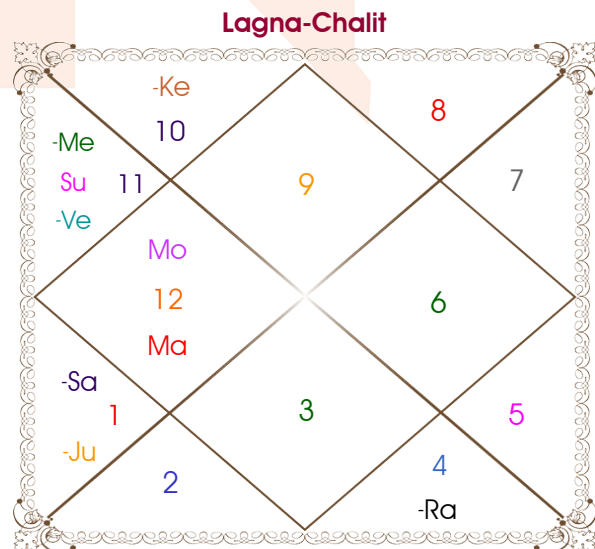

Rahul keshri

Sonali Sundaram

Model: Web-FreeMatching

Order No: 121688013

Male : \_\_\_\_\_ Sex \_\_\_\_\_ : Female  
 10/04/1995 : \_\_\_\_\_ Date of Birth \_\_\_\_\_ : 8-09/03/2000  
 Monday : \_\_\_\_\_ Day \_\_\_\_\_ : Wed-Thursday  
 Hour 08:01:00 : \_\_\_\_\_ Time of Birth \_\_\_\_\_ : 02:51:00 Hour  
 Ghati 05:58:37 : \_\_\_\_\_ Time of Birth(Ghati) \_\_\_\_\_ : 51:41:49 Ghati  
 India : \_\_\_\_\_ Country \_\_\_\_\_ : India  
 Sasaram : \_\_\_\_\_ City \_\_\_\_\_ : Danapur  
 24:58:00 North : \_\_\_\_\_ Latitude \_\_\_\_\_ : 25:38:00 North  
 84:01:00 East : \_\_\_\_\_ Longitude \_\_\_\_\_ : 85:03:00 East  
 82:30:00 East : \_\_\_\_\_ Zone \_\_\_\_\_ : 82:30:00 East  
 Hour 00:06:04 : \_\_\_\_\_ Loc Time Corr \_\_\_\_\_ : 00:10:12 Hour  
 Hour 00:00:00 : \_\_\_\_\_ War Time Corr \_\_\_\_\_ : 00:00:00 Hour  
 05:37:33 : \_\_\_\_\_ Sunrise \_\_\_\_\_ : 06:06:23  
 18:13:17 : \_\_\_\_\_ Sunset \_\_\_\_\_ : 17:55:05  
 23:47:37 : \_\_\_\_\_ Lahiri Ayanamsa \_\_\_\_\_ : 23:51:20

Vimshottari Mercury 16Y 2M 16D		Degree	Sign	Pln	Sign	Degree	Vimshottari Mercury 2Y 10M 7D	
<b>Venus</b>		25:58:31	Pis	Sun	Aqu	24:45:28	<b>Venus</b>	
<b>26/06/2018</b>		17:17:02	Can	Mon	Pis	27:45:44	<b>15/01/2010</b>	
<b>26/06/2038</b>		20:53:53	Can	Mar	Pis	25:39:00	<b>15/01/2030</b>	
Venus	26/10/2021	21:12:53	Pis	Mer R	Aqu	10:49:38	Venus	16/05/2013
Sun	26/10/2022	21:28:27	Sco R	Jup	Ari	10:21:42	Sun	16/05/2014
Moon	26/06/2024	21:40:13	Aqu	Ven	Aqu	00:28:05	Moon	15/01/2016
Mars	26/08/2025	25:23:25	Aqu	Sat	Ari	19:14:22	Mars	16/03/2017
Rahu	26/08/2028	11:54:40	Lib R	Rah R	Can	08:52:26	Rahu	16/03/2020
Jupiter	27/04/2031	11:54:40	Ari R	Ket R	Cap	08:52:26	Jupiter	15/11/2022
Saturn	26/06/2034	06:24:54	Cap	Ura	Cap	24:43:02	Saturn	15/01/2026
Mercury	26/04/2037	01:40:08	Cap	Nep	Cap	11:45:23	Mercury	14/11/2028
Ketu	26/06/2038	06:26:19	Sco R	Plu	Sco	19:02:03	Ketu	15/01/2030