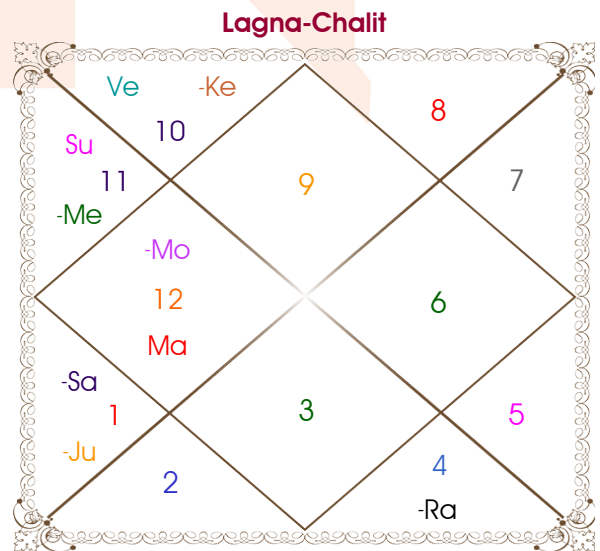

Aditya keshri

Sonali Sundaram

Model: Web-FreeMatching

Order No: 121688007

Male : \_\_\_\_\_ Sex \_\_\_\_\_ : Female  
 25/08/1996 : \_\_\_\_\_ Date of Birth \_\_\_\_\_ : 7-08/03/2000  
 Sunday : \_\_\_\_\_ Day \_\_\_\_\_ : Tue-Wednesday  
 Hour 08:02:00 : \_\_\_\_\_ Time of Birth \_\_\_\_\_ : 02:51:00 Hour  
 Ghati 06:11:13 : \_\_\_\_\_ Time of Birth(Ghati) \_\_\_\_\_ : 51:35:10 Ghati  
 India : \_\_\_\_\_ Country \_\_\_\_\_ : India  
 Mohania : \_\_\_\_\_ City \_\_\_\_\_ : Danapur  
 25:11:00 North : \_\_\_\_\_ Latitude \_\_\_\_\_ : 25:38:00 North  
 83:37:00 East : \_\_\_\_\_ Longitude \_\_\_\_\_ : 85:03:00 East  
 82:30:00 East : \_\_\_\_\_ Zone \_\_\_\_\_ : 82:30:00 East  
 Hour 00:04:28 : \_\_\_\_\_ Loc Time Corr \_\_\_\_\_ : 00:10:12 Hour  
 Hour 00:00:00 : \_\_\_\_\_ War Time Corr \_\_\_\_\_ : 00:00:00 Hour  
 05:33:30 : \_\_\_\_\_ Sunrise \_\_\_\_\_ : 06:07:23  
 18:22:06 : \_\_\_\_\_ Sunset \_\_\_\_\_ : 17:54:34  
 23:48:41 : \_\_\_\_\_ Lahiri Ayanamsa \_\_\_\_\_ : 23:51:20

## Ashtakoot Guna Chart

Koot	Male	Female	Max	Mark	Dosha	Area
Varan	Kshatriya	Vipra	1	0.00	--	Deeds
Vashya	Chatushpad	Jalchar	2	1.00	--	Nature
Tara	Kshem	Vadha	3	1.50	--	Destiny
Yoni	Vanar	Gau	4	2.00	--	Sex Life
Maitri	Jupiter	Jupiter	5	5.00	--	Relationship
Gana	Manushya	Manushya	6	6.00	--	Sociality
Bhakut	Sagittarius	Pisces	7	7.00	--	Life Style
Nadi	Madhya	Madhya	8	0.00	Yes	Kids/Health
<b>Total:</b>			<b>36</b>	<b>22.50</b>		