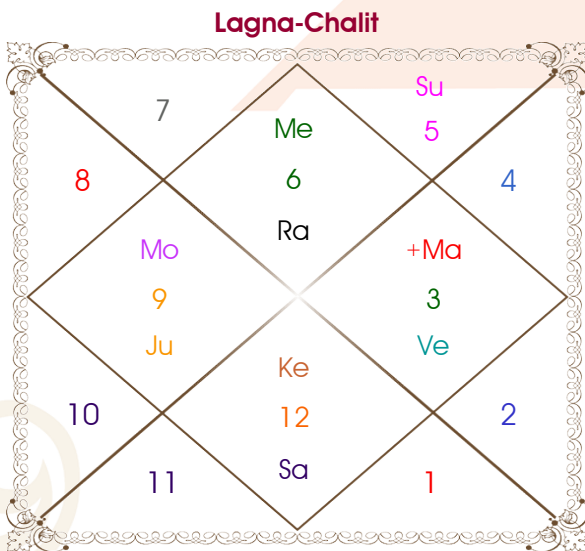

Aditya keshri

Sonali Sundaram

Model: Web-FreeMatching

Order No: 121688007

Male : \_\_\_\_\_ Sex \_\_\_\_\_ : Female  
 25/08/1996 : \_\_\_\_\_ Date of Birth \_\_\_\_\_ : 7-08/03/2000  
 Sunday : \_\_\_\_\_ Day \_\_\_\_\_ : Tue-Wednesday  
 Hour 08:02:00 : \_\_\_\_\_ Time of Birth \_\_\_\_\_ : 02:51:00 Hour  
 Ghati 06:11:13 : \_\_\_\_\_ Time of Birth(Ghati) \_\_\_\_\_ : 51:35:10 Ghati  
 India : \_\_\_\_\_ Country \_\_\_\_\_ : India  
 Mohania : \_\_\_\_\_ City \_\_\_\_\_ : Danapur  
 25:11:00 North : \_\_\_\_\_ Latitude \_\_\_\_\_ : 25:38:00 North  
 83:37:00 East : \_\_\_\_\_ Longitude \_\_\_\_\_ : 85:03:00 East  
 82:30:00 East : \_\_\_\_\_ Zone \_\_\_\_\_ : 82:30:00 East  
 Hour 00:04:28 : \_\_\_\_\_ Loc Time Corr \_\_\_\_\_ : 00:10:12 Hour  
 Hour 00:00:00 : \_\_\_\_\_ War Time Corr \_\_\_\_\_ : 00:00:00 Hour  
 05:33:30 : \_\_\_\_\_ Sunrise \_\_\_\_\_ : 06:07:23  
 18:22:06 : \_\_\_\_\_ Sunset \_\_\_\_\_ : 17:54:34  
 23:48:41 : \_\_\_\_\_ Lahiri Ayanamsa \_\_\_\_\_ : 23:51:20

## Ashtakoot Guna Chart

Koot	Male	Female	Max	Mark	Dosha	Area
Varan	Kshatriya	Vipra	1	0.00	--	Deeds
Vashya	Chatushpad	Jalchar	2	1.00	--	Nature
Tara	Kshem	Vadha	3	1.50	--	Destiny
Yoni	Vanar	Gau	4	2.00	--	Sex Life
Maitri	Jupiter	Jupiter	5	5.00	--	Relationship
Gana	Manushya	Manushya	6	6.00	--	Sociality
Bhakut	Sagittarius	Pisces	7	7.00	--	Life Style
Nadi	Madhya	Madhya	8	0.00	Yes	Kids/Health
<b>Total:</b>			<b>36</b>	<b>22.50</b>		