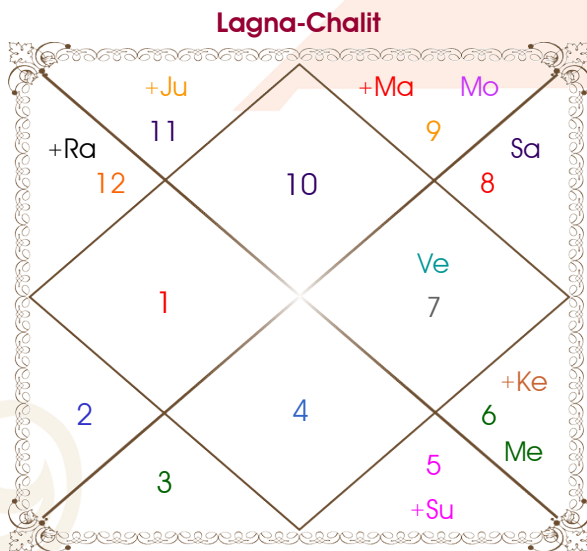

Guille

Vic

Model: Web-FreeMatching

Order No: 121686606

Male : \_\_\_\_\_ Sex \_\_\_\_\_ : Female  
 11/09/1986 : \_\_\_\_\_ Date of Birth \_\_\_\_\_ : 30/06/1987  
 Thursday : \_\_\_\_\_ Day \_\_\_\_\_ : Tuesday  
 Hour 14:40:00 : \_\_\_\_\_ Time of Birth \_\_\_\_\_ : 10:16:00 Hour  
 Ghati 19:34:10 : \_\_\_\_\_ Time of Birth(Ghati) \_\_\_\_\_ : 05:57:05 Ghati  
 Uruguay : \_\_\_\_\_ Country \_\_\_\_\_ : Uruguay  
 Montevideo : \_\_\_\_\_ City \_\_\_\_\_ : Montevideo  
 34:50:00 South : \_\_\_\_\_ Latitude \_\_\_\_\_ : 34:50:00 South  
 56:11:00 West : \_\_\_\_\_ Longitude \_\_\_\_\_ : 56:11:00 West  
 45:00:00 West : \_\_\_\_\_ Zone \_\_\_\_\_ : 45:00:00 West  
 Hour -00:44:44 : \_\_\_\_\_ Loc Time Corr \_\_\_\_\_ : -00:44:44 Hour  
 Hour 00:00:00 : \_\_\_\_\_ War Time Corr \_\_\_\_\_ : 00:00:00 Hour  
 06:50:19 : \_\_\_\_\_ Sunrise \_\_\_\_\_ : 07:53:09  
 18:32:52 : \_\_\_\_\_ Sunset \_\_\_\_\_ : 17:43:31  
 23:40:10 : \_\_\_\_\_ Lahiri Ayanamsa \_\_\_\_\_ : 23:40:55

Vimshottari Ketu 6Y 8M 21D		Degree	Sign	Pln	Sign	Degree	Vimshottari Ketu 6Y 1M 8D	
<b>Moon</b>		07:52:31	Cap	Asc	Can	23:29:08	<b>Moon</b>	
<b>03/06/2019</b>		25:01:09	Leo	Sun	Gem	14:33:01	<b>08/08/2019</b>	
<b>02/06/2029</b>		00:31:29	Sag	Mon	Leo	01:42:06	<b>07/08/2029</b>	
Moon	02/04/2020	23:39:41	Sag	Mar	Can	02:23:20	Moon	07/06/2020
Mars	01/11/2020	00:21:25	Vir	Mer R	Gem	20:09:28	Mars	06/01/2021
Rahu	03/05/2022	24:04:45	Aqu R	Jup	Ari	02:11:20	Rahu	08/07/2022
Jupiter	02/09/2023	09:58:52	Lib	Ven	Tau	29:52:32	Jupiter	07/11/2023
Saturn	02/04/2025	10:23:56	Sco	Sat R	Sco	22:40:04	Saturn	07/06/2025
Mercury	02/09/2026	27:39:33	Pis R	Rah R	Pis	12:47:42	Saturn	07/06/2025
Ketu	03/04/2027	27:39:33	Vir R	Ket R	Vir	12:47:42	Mercury	07/11/2026
Venus	02/12/2028	24:46:57	Sco	Ura R	Sag	00:28:55	Ketu	08/06/2027
Sun	02/06/2029	09:22:20	Sag R	Nep R	Sag	12:53:45	Venus	06/02/2029
		11:48:03	Lib	Plu R	Lib	13:33:13	Sun	07/08/2029