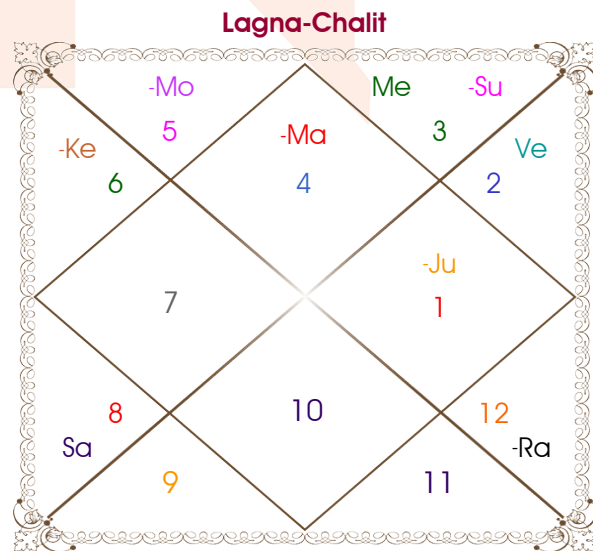

Guille

Vic

Model: Web-FreeMatching

Order No: 121686606

Male : \_\_\_\_\_ Sex \_\_\_\_\_ : Female  
 11/09/1986 : \_\_\_\_\_ Date of Birth \_\_\_\_\_ : 30/06/1987  
 Thursday : \_\_\_\_\_ Day \_\_\_\_\_ : Tuesday  
 Hour 14:40:00 : \_\_\_\_\_ Time of Birth \_\_\_\_\_ : 10:16:00 Hour  
 Ghati 19:34:10 : \_\_\_\_\_ Time of Birth(Ghati) \_\_\_\_\_ : 05:57:05 Ghati  
 Uruguay : \_\_\_\_\_ Country \_\_\_\_\_ : Uruguay  
 Montevideo : \_\_\_\_\_ City \_\_\_\_\_ : Montevideo  
 34:50:00 South : \_\_\_\_\_ Latitude \_\_\_\_\_ : 34:50:00 South  
 56:11:00 West : \_\_\_\_\_ Longitude \_\_\_\_\_ : 56:11:00 West  
 45:00:00 West : \_\_\_\_\_ Zone \_\_\_\_\_ : 45:00:00 West  
 Hour -00:44:44 : \_\_\_\_\_ Loc Time Corr \_\_\_\_\_ : -00:44:44 Hour  
 Hour 00:00:00 : \_\_\_\_\_ War Time Corr \_\_\_\_\_ : 00:00:00 Hour  
 06:50:19 : \_\_\_\_\_ Sunrise \_\_\_\_\_ : 07:53:09  
 18:32:52 : \_\_\_\_\_ Sunset \_\_\_\_\_ : 17:43:31  
 23:40:10 : \_\_\_\_\_ Lahiri Ayanamsa \_\_\_\_\_ : 23:40:55

Vimshottari Ketu 6Y 8M 21D		Degree	Sign	Pln	Sign	Degree	Vimshottari Ketu 6Y 1M 8D	
<b>Moon</b>		07:52:31	Cap	Asc	Can	23:29:08	<b>Moon</b>	
<b>03/06/2019</b>		25:01:09	Leo	Sun	Gem	14:33:01	<b>08/08/2019</b>	
<b>02/06/2029</b>		00:31:29	Sag	Mon	Leo	01:42:06	<b>07/08/2029</b>	
Moon	02/04/2020	23:39:41	Sag	Mar	Can	02:23:20	Moon	07/06/2020
Mars	01/11/2020	00:21:25	Vir	Mer R	Gem	20:09:28	Mars	06/01/2021
Rahu	03/05/2022	24:04:45	Aqu R	Jup	Ari	02:11:20	Rahu	08/07/2022
Jupiter	02/09/2023	09:58:52	Lib	Ven	Tau	29:52:32	Jupiter	07/11/2023
Saturn	02/04/2025	10:23:56	Sco	Sat R	Sco	22:40:04	Saturn	07/06/2025
Mercury	02/09/2026	27:39:33	Pis R	Rah R	Pis	12:47:42	Saturn	07/06/2025
Ketu	03/04/2027	27:39:33	Vir R	Ket R	Vir	12:47:42	Mercury	07/11/2026
Venus	02/12/2028	24:46:57	Sco	Ura R	Sag	00:28:55	Ketu	08/06/2027
Sun	02/06/2029	09:22:20	Sag R	Nep R	Sag	12:53:45	Venus	06/02/2029
		11:48:03	Lib	Plu R	Lib	13:33:13	Sun	07/08/2029