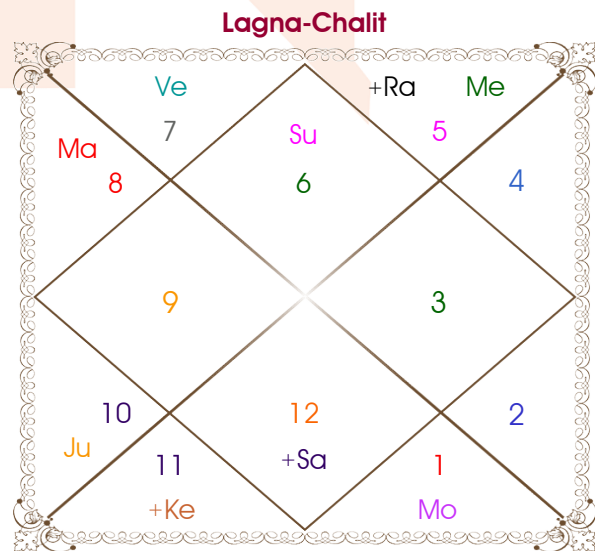

Mr.Ayush

Shailaja Sharma

Model: Web-FreeMatching

Order No: 121680404

Male : \_\_\_\_\_ Sex \_\_\_\_\_ : Female  
 19/06/1995 : \_\_\_\_\_ Date of Birth \_\_\_\_\_ : 19-20/09/1997  
 Monday : \_\_\_\_\_ Day \_\_\_\_\_ : Saturday  
 Hour 09:25:00 : \_\_\_\_\_ Time of Birth \_\_\_\_\_ : 06:05:00 Hour  
 Ghati 10:10:52 : \_\_\_\_\_ Time of Birth(Ghati) \_\_\_\_\_ : 59:42:23 Ghati  
 India : \_\_\_\_\_ Country \_\_\_\_\_ : India  
 Gagret : \_\_\_\_\_ City \_\_\_\_\_ : Kanpur  
 31:40:00 North : \_\_\_\_\_ Latitude \_\_\_\_\_ : 26:27:00 North  
 76:04:00 East : \_\_\_\_\_ Longitude \_\_\_\_\_ : 80:19:00 East  
 82:30:00 East : \_\_\_\_\_ Zone \_\_\_\_\_ : 82:30:00 East  
 Hour -00:25:44 : \_\_\_\_\_ Loc Time Corr \_\_\_\_\_ : -00:08:44 Hour  
 Hour 00:00:00 : \_\_\_\_\_ War Time Corr \_\_\_\_\_ : 00:00:00 Hour  
 05:20:39 : \_\_\_\_\_ Sunrise \_\_\_\_\_ : 05:56:24  
 19:33:14 : \_\_\_\_\_ Sunset \_\_\_\_\_ : 18:07:33  
 23:47:47 : \_\_\_\_\_ Lahiri Ayanamsa \_\_\_\_\_ : 23:49:27

Vimshottari Jupiter 10Y 6M 11D		Degree	Sign	Pln	Sign	Degree	Vimshottari Venus 12Y 3M 16D	
<u>Mercury</u>		03:37:58	Gem	Sun	Vir	03:16:09	<u>Mars</u>	
29/12/2024		24:33:24	Aqu	Mon	Ari	18:28:10	06/01/2026	
30/12/2041		18:12:21	Leo	Mar	Sco	00:01:23	06/01/2033	
Mercury	28/05/2027	16:08:59	Tau	Mer	Leo	15:58:25	Mars	04/06/2026
Ketu	24/05/2028	14:32:36	Sco R	Jup R	Cap	18:48:39	Rahu	23/06/2027
Venus	25/03/2031	16:31:55	Tau	Ven	Lib	15:21:17	Jupiter	28/05/2028
Sun	30/01/2032	00:42:33	Pis	Sat R	Pis	24:37:05	Saturn	07/07/2029
Moon	30/06/2033	10:21:06	Lib R	Rah R	Leo	25:54:04	Mercury	04/07/2030
Mars	27/06/2034	10:21:06	Ari R	Ket R	Aqu	25:54:04	Ketu	01/12/2030
Rahu	14/01/2037	05:54:42	Cap R	Ura R	Cap	11:09:21	Venus	31/01/2032
Jupiter	22/04/2039	01:05:16	Cap R	Nep R	Cap	03:27:18	Sun	07/06/2032
Saturn	30/12/2041	04:39:42	Sco R	Plu	Sco	09:23:40	Moon	06/01/2033