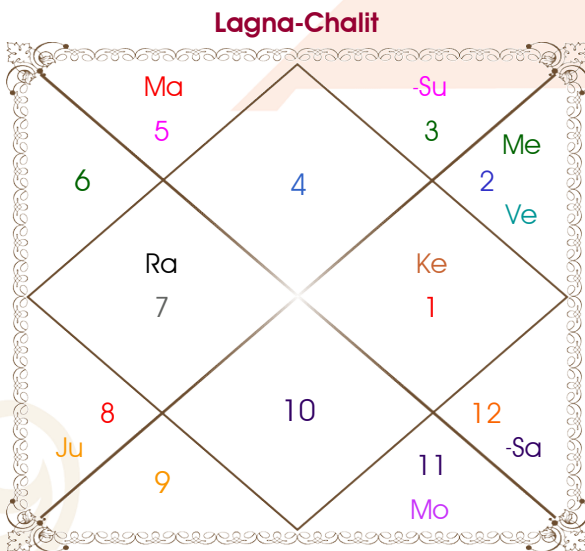

Mr.Ayush

Shailaja Sharma

Model: Web-FreeMatching

Order No: 121680404

Male : \_\_\_\_\_ Sex \_\_\_\_\_ : Female  
 19/06/1995 : \_\_\_\_\_ Date of Birth \_\_\_\_\_ : 19-20/09/1997  
 Monday : \_\_\_\_\_ Day \_\_\_\_\_ : Saturday  
 Hour 09:25:00 : \_\_\_\_\_ Time of Birth \_\_\_\_\_ : 06:05:00 Hour  
 Ghati 10:10:52 : \_\_\_\_\_ Time of Birth(Ghati) \_\_\_\_\_ : 59:42:23 Ghati  
 India : \_\_\_\_\_ Country \_\_\_\_\_ : India  
 Gagret : \_\_\_\_\_ City \_\_\_\_\_ : Kanpur  
 31:40:00 North : \_\_\_\_\_ Latitude \_\_\_\_\_ : 26:27:00 North  
 76:04:00 East : \_\_\_\_\_ Longitude \_\_\_\_\_ : 80:19:00 East  
 82:30:00 East : \_\_\_\_\_ Zone \_\_\_\_\_ : 82:30:00 East  
 Hour -00:25:44 : \_\_\_\_\_ Loc Time Corr \_\_\_\_\_ : -00:08:44 Hour  
 Hour 00:00:00 : \_\_\_\_\_ War Time Corr \_\_\_\_\_ : 00:00:00 Hour  
 05:20:39 : \_\_\_\_\_ Sunrise \_\_\_\_\_ : 05:56:24  
 19:33:14 : \_\_\_\_\_ Sunset \_\_\_\_\_ : 18:07:33  
 23:47:47 : \_\_\_\_\_ Lahiri Ayanamsa \_\_\_\_\_ : 23:49:27

## Ashtakoot Guna Chart

Koot	Male	Female	Max	Mark	Dosha	Area
Varan	Shoodra	Kshatriya	1	0.00	--	Deeds
Vashya	Manav	Chatushpad	2	1.00	--	Nature
Tara	Saadhak	Pratyari	3	1.50	--	Destiny
Yoni	Simha	Gaja	4	0.00	--	Sex Life
Maitri	Saturn	Mars	5	0.50	--	Relationship
Gana	Manushya	Manushya	6	6.00	--	Sociality
Bhakut	Aquarius	Aries	7	7.00	--	Life Style
Nadi	Adya	Madhya	8	8.00	--	Kids/Health
<b>Total:</b>			<b>36</b>	<b>24.00</b>		