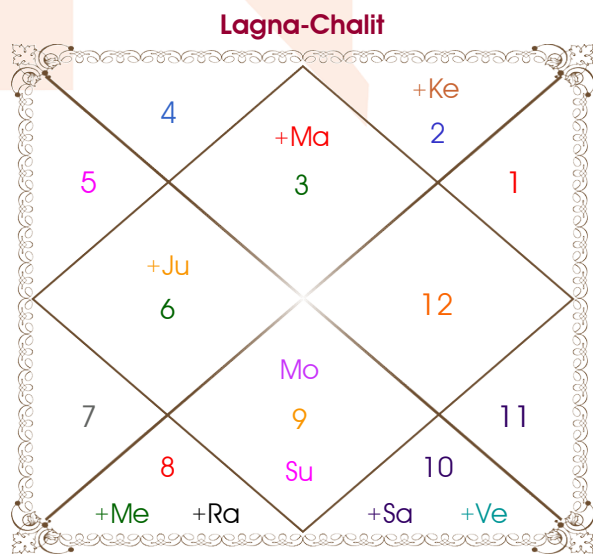

Aekansh Gulia

Kirtika balhara

Model: Web-FreeMatching

Order No: 121676705

Male : _____ Sex _____ : Female
 05/08/1991 : _____ Date of Birth _____ : 24/12/1992
 Monday : _____ Day _____ : Thursday
 Hour 07:05:00 : _____ Time of Birth _____ : 17:15:00 Hour
 Ghati 03:16:08 : _____ Time of Birth(Ghati) _____ : 25:04:05 Ghati
 India : _____ Country _____ : India
 Jhajjar : _____ City _____ : Delhi
 28:36:00 North : _____ Latitude _____ : 28:39:00 North
 76:42:00 East : _____ Longitude _____ : 77:13:00 East
 82:30:00 East : _____ Zone _____ : 82:30:00 East
 Hour -00:23:12 : _____ Loc Time Corr _____ : -00:21:08 Hour
 Hour 00:00:00 : _____ War Time Corr _____ : 00:00:00 Hour
 05:46:32 : _____ Sunrise _____ : 07:11:24
 19:11:26 : _____ Sunset _____ : 17:30:21
 23:44:40 : _____ Lahiri Ayanamsa _____ : 23:45:50

Ashtakoot Guna Chart

| Koot | Male | Female | Max | Mark | Dosha | Area |
|---------------|------------|-------------|-----------|--------------|-------|--------------|
| Varan | Vaishya | Kshatriya | 1 | 0.00 | -- | Deeds |
| Vashya | Chatushpad | Manav | 2 | 1.00 | -- | Nature |
| Tara | Sampat | Atimitra | 3 | 3.00 | -- | Destiny |
| Yoni | Mesh | Vanar | 4 | 0.00 | -- | Sex Life |
| Maitri | Venus | Jupiter | 5 | 0.50 | -- | Relationship |
| Gana | Rakshas | Manushya | 6 | 0.00 | Yes | Sociality |
| Bhakut | Taurus | Sagittarius | 7 | 0.00 | Yes | Life Style |
| Nadi | Antya | Madhya | 8 | 8.00 | -- | Kids/Health |
| Total: | | | 36 | 12.50 | | |