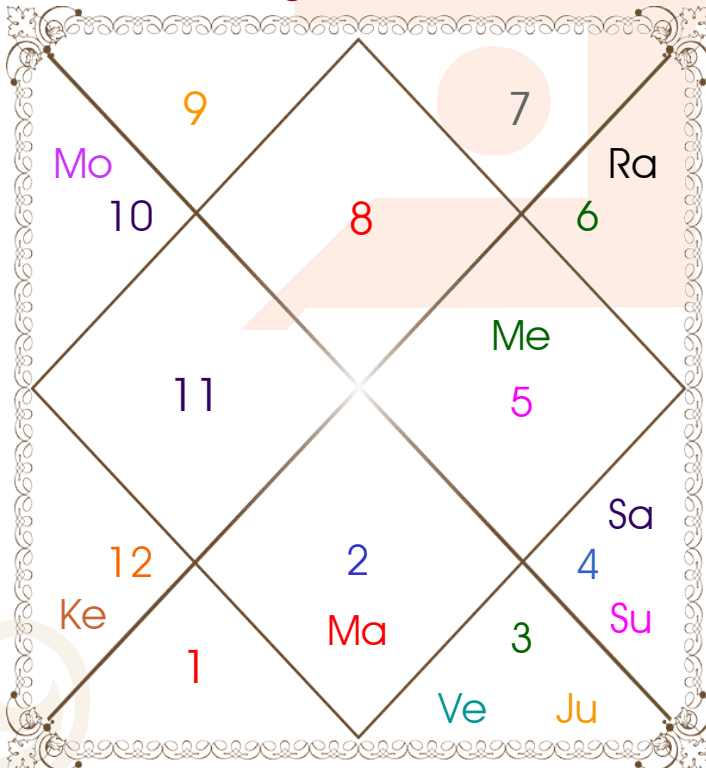

Planetary Degrees and their Positions

Pl	R	C	Rasi	Degree	Speed	Nak	Pad	No.	RL	NL	Sub	Dignity
Asc			Sco	06:26:30	306:21:55	Anuradha	1	17	Mar	Sat	Mer	---
Sun			Can	13:31:49	00:57:21	Pushya	4	8	Mon	Sat	Rah	FrSign
Mon			Cap	12:22:14	14:31:14	Sravna	1	22	Sat	Mon	Rah	NuSign
Mar			Tau	15:12:56	00:40:43	Rohini	2	4	Ven	Mon	Jup	NuSign
Mer			Leo	09:05:16	01:19:28	Magha	3	10	Sun	Ket	Jup	FrSign
Jup			Gem	02:30:42	00:12:01	Mrgsra	3	5	Mer	Mar	Ket	EnSign
Ven			Gem	02:33:26	01:07:48	Mrgsra	3	5	Mer	Mar	Ket	FrSign
Sat		C	Can	25:04:43	00:07:35	Aslesa	3	9	Mon	Mer	Rah	EnSign
Rah	R		Vir	24:22:08	00:10:25	Chitra	1	14	Mer	Mar	Rah	Moltrikn
Ket	R		Pis	24:22:08	00:10:25	Revati	3	27	Jup	Mer	Rah	Moltrikn
Ura			Lib	14:13:35	00:00:44	Svati	3	15	Ven	Rah	Mer	---
Nep	R		Sco	20:00:16	00:00:48	Jyestha	2	18	Mar	Mer	Ven	---
Plu			Vir	18:16:00	00:01:15	Hasta	3	13	Mer	Mon	Mer	---
Mid Heaven			Leo	14:26:24	--	P Phal	--	11	Sun	Ven	Ven	--

R-Retrograde S-Stationary

C- Combust D-Deep Combust

Rahu : True

Lahiri Ayanamsa : 23:32:45

Lagna-Chalit