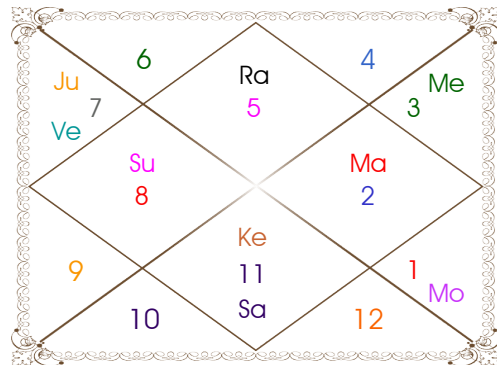

Planetary Degrees and their Positions

Pl	R	C	Rasi	Degree	Speed	Nak	Pad	No.	RL	NL	Sub	Dignity
Asc			Sco	06:26:30	306:21:55	Anuradha	1	17	Mar	Sat	Mer	---
Sun			Can	13:31:49	00:57:21	Pushya	4	8	Mon	Sat	Rah	FrSign
Mon			Cap	12:22:14	14:31:14	Sravna	1	22	Sat	Mon	Rah	NuSign
Mar			Tau	15:12:56	00:40:43	Rohini	2	4	Ven	Mon	Jup	NuSign
Mer			Leo	09:05:16	01:19:28	Magha	3	10	Sun	Ket	Jup	FrSign
Jup			Gem	02:30:42	00:12:01	Mrgsra	3	5	Mer	Mar	Ket	EnSign
Ven			Gem	02:33:26	01:07:48	Mrgsra	3	5	Mer	Mar	Ket	FrSign
Sat		C	Can	25:04:43	00:07:35	Aslesa	3	9	Mon	Mer	Rah	EnSign
Rah	R		Vir	24:22:08	00:10:25	Chitra	1	14	Mer	Mar	Rah	Moltrikn
Ket	R		Pis	24:22:08	00:10:25	Revati	3	27	Jup	Mer	Rah	Moltrikn
Ura			Lib	14:13:35	00:00:44	Svati	3	15	Ven	Rah	Mer	---
Nep	R		Sco	20:00:16	00:00:48	Jyestha	2	18	Mar	Mer	Ven	---
Plu			Vir	18:16:00	00:01:15	Hasta	3	13	Mer	Mon	Mer	---
Mid Heaven			Leo	14:26:24	--	P Phal	--	11	Sun	Ven	Ven	--

R-Retrograde S-Stationary

C- Combust D-Deep Combust

Rahu : True

Lahiri Ayanamsa : 23:32:45

Lagna-Chalit

Moon Chart

Navamsa Chart

Vimshottari Dasha

Balance of Dasa : Moon 8 Years 2 Months 20 Days

Mon 10 Years	Mar 7 Years	Rah 18 Years	Jup 16 Years	Sat 19 Years
30/07/1977	19/10/1985	19/10/1992	19/10/2010	19/10/2026
19/10/1985	19/10/1992	19/10/2010	19/10/2026	19/10/2045
00/00/0000	Mar 17/03/1986	Rah 02/07/1995	Jup 07/12/2012	Sat 22/10/2029
30/07/1977	Rah 05/04/1987	Jup 25/11/1997	Sat 20/06/2015	Mer 01/07/2032
Rah 19/09/1978	Jup 11/03/1988	Sat 01/10/2000	Mer 25/09/2017	Ket 10/08/2033
Jup 19/01/1980	Sat 20/04/1989	Mer 20/04/2003	Ket 01/09/2018	Ven 10/10/2036
Sat 19/08/1981	Mer 17/04/1990	Ket 08/05/2004	Ven 02/05/2021	Sun 22/09/2037
Mer 19/01/1983	Ket 13/09/1990	Ven 08/05/2007	Sun 18/02/2022	Mon 23/04/2039
Ket 20/08/1983	Ven 13/11/1991	Sun 01/04/2008	Mon 20/06/2023	Mar 01/06/2040
Ven 20/04/1985	Sun 20/03/1992	Mon 01/10/2009	Mar 26/05/2024	Rah 08/04/2043
Sun 19/10/1985	Mon 19/10/1992	Mar 19/10/2010	Rah 19/10/2026	Jup 19/10/2045