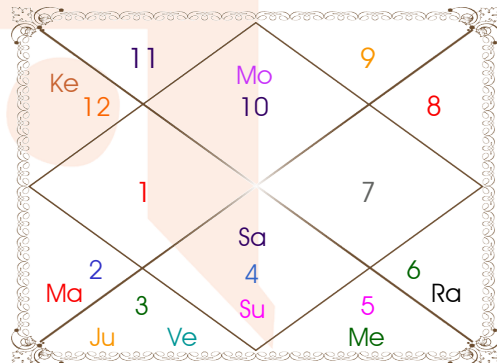

Planetary Degrees and their Positions

Pl	R	C	Rasi	Degree	Speed	Nak	Pad	No.	RL	NL	Sub	Dignity
Asc			Sco	06:26:30	306:21:55	Anuradha	1	17	Mar	Sat	Mer	---
Sun			Can	13:31:49	00:57:21	Pushya	4	8	Mon	Sat	Rah	FrSign
Mon			Cap	12:22:14	14:31:14	Sravna	1	22	Sat	Mon	Rah	NuSign
Mar			Tau	15:12:56	00:40:43	Rohini	2	4	Ven	Mon	Jup	NuSign
Mer			Leo	09:05:16	01:19:28	Magha	3	10	Sun	Ket	Jup	FrSign
Jup			Gem	02:30:42	00:12:01	Mrgsra	3	5	Mer	Mar	Ket	EnSign
Ven			Gem	02:33:26	01:07:48	Mrgsra	3	5	Mer	Mar	Ket	FrSign
Sat		C	Can	25:04:43	00:07:35	Aslesa	3	9	Mon	Mer	Rah	EnSign
Rah	R		Vir	24:22:08	00:10:25	Chitra	1	14	Mer	Mar	Rah	Moltrikn
Ket	R		Pis	24:22:08	00:10:25	Revati	3	27	Jup	Mer	Rah	Moltrikn
Ura			Lib	14:13:35	00:00:44	Svati	3	15	Ven	Rah	Mer	---
Nep	R		Sco	20:00:16	00:00:48	Jyestha	2	18	Mar	Mer	Ven	---
Plu			Vir	18:16:00	00:01:15	Hasta	3	13	Mer	Mon	Mer	---
Mid Heaven			Leo	14:26:24	--	P Phal	--	11	Sun	Ven	Ven	--

R-Retrograde S-Stationary

C- Combust D-Deep Combust

Rahu : True

Lahiri Ayanamsa : 23:32:45

Lagna-Chalit

Moon Chart

Navamsa Chart

Vimshottari Dasha

Balance of Dasa : Moon 8 Years 2 Months 20 Days

Mon 10 Years	Mar 7 Years	Rah 18 Years	Jup 16 Years	Sat 19 Years
30/07/1977	19/10/1985	19/10/1992	19/10/2010	19/10/2026
19/10/1985	19/10/1992	19/10/2010	19/10/2026	19/10/2045
00/00/0000	Mar 17/03/1986	Rah 02/07/1995	Jup 07/12/2012	Sat 22/10/2029
30/07/1977	Rah 05/04/1987	Jup 25/11/1997	Sat 20/06/2015	Mer 01/07/2032
Rah 19/09/1978	Jup 11/03/1988	Sat 01/10/2000	Mer 25/09/2017	Ket 10/08/2033
Jup 19/01/1980	Sat 20/04/1989	Mer 20/04/2003	Ket 01/09/2018	Ven 10/10/2036
Sat 19/08/1981	Mer 17/04/1990	Ket 08/05/2004	Ven 02/05/2021	Sun 22/09/2037
Mer 19/01/1983	Ket 13/09/1990	Ven 08/05/2007	Sun 18/02/2022	Mon 23/04/2039
Ket 20/08/1983	Ven 13/11/1991	Sun 01/04/2008	Mon 20/06/2023	Mar 01/06/2040
Ven 20/04/1985	Sun 20/03/1992	Mon 01/10/2009	Mar 26/05/2024	Rah 08/04/2043
Sun 19/10/1985	Mon 19/10/1992	Mar 19/10/2010	Rah 19/10/2026	Jup 19/10/2045