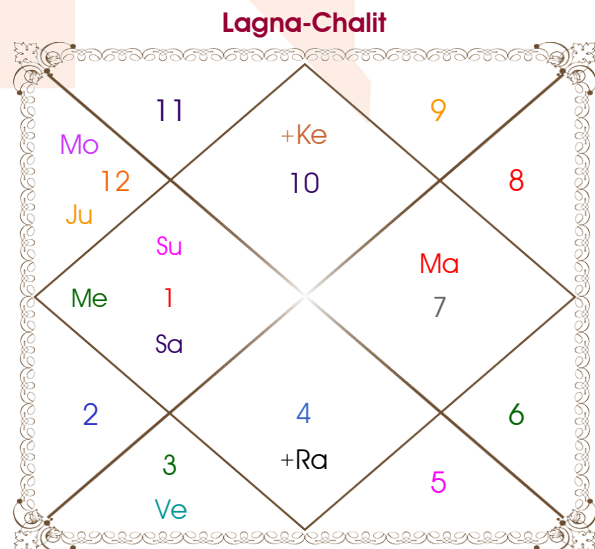

Anshul

Nisha

Model: Web-FreeMatching

Order No: 121661702

Male : \_\_\_\_\_ Sex \_\_\_\_\_ : Female  
 13/11/1998 : \_\_\_\_\_ Date of Birth \_\_\_\_\_ : 12/05/1999  
 Friday : \_\_\_\_\_ Day \_\_\_\_\_ : Wednesday  
 Hour 14:22:00 : \_\_\_\_\_ Time of Birth \_\_\_\_\_ : 23:50:00 Hour  
 Ghati 19:09:36 : \_\_\_\_\_ Time of Birth(Ghati) \_\_\_\_\_ : 45:42:58 Ghati  
 India : \_\_\_\_\_ Country \_\_\_\_\_ : India  
 Delhi : \_\_\_\_\_ City \_\_\_\_\_ : Jind  
 28:39:00 North : \_\_\_\_\_ Latitude \_\_\_\_\_ : 29:19:00 North  
 77:13:00 East : \_\_\_\_\_ Longitude \_\_\_\_\_ : 76:22:00 East  
 82:30:00 East : \_\_\_\_\_ Zone \_\_\_\_\_ : 82:30:00 East  
 Hour -00:21:08 : \_\_\_\_\_ Loc Time Corr \_\_\_\_\_ : -00:24:32 Hour  
 Hour 00:00:00 : \_\_\_\_\_ War Time Corr \_\_\_\_\_ : 00:00:00 Hour  
 06:42:09 : \_\_\_\_\_ Sunrise \_\_\_\_\_ : 05:35:01  
 17:28:31 : \_\_\_\_\_ Sunset \_\_\_\_\_ : 19:07:11  
 23:50:18 : \_\_\_\_\_ Lahiri Ayanamsa \_\_\_\_\_ : 23:50:40

Vimshottari Venus 4Y 6M 25D		Degree	Sign	Pln	Sign	Degree	Vimshottari Mercury 13Y 11M 14D	
<b>Mars</b>		25:28:05	Aqu	Asc	Cap	03:16:26	<b>Venus</b>	
<b>09/06/2019</b>		26:55:42	Lib	Sun	Ari	27:44:15	<b>26/04/2020</b>	
<b>09/06/2026</b>		23:37:14	Leo	Mon	Pis	19:03:14	<b>26/04/2040</b>	
Mars	05/11/2019	28:08:45	Leo	Mar R	Lib	03:57:29	Venus	26/08/2023
Rahu	23/11/2020	19:36:25	Sco	Mer	Ari	13:16:11	Sun	26/08/2024
Jupiter	30/10/2021	24:19:23	Aqu R	Jup	Pis	27:01:21	Moon	26/04/2026
Saturn	08/12/2022	00:30:01	Sco	Ven	Gem	10:40:53	Mars	26/06/2027
Mercury	06/12/2023	04:44:24	Ari R	Sat	Ari	14:51:16	Rahu	26/06/2030
Ketu	03/05/2024	03:57:08	Leo R	Rah R	Can	23:23:13	Jupiter	24/02/2033
Venus	03/07/2025	03:57:08	Aqu R	Ket R	Cap	23:23:13	Saturn	26/04/2036
Sun	08/11/2025	15:14:52	Cap	Ura	Cap	22:54:51	Mercury	25/02/2039
Moon	09/06/2026	05:50:41	Cap	Nep R	Cap	10:30:54	Ketu	26/04/2040
		13:25:23	Sco	Plu R	Sco	15:46:22		