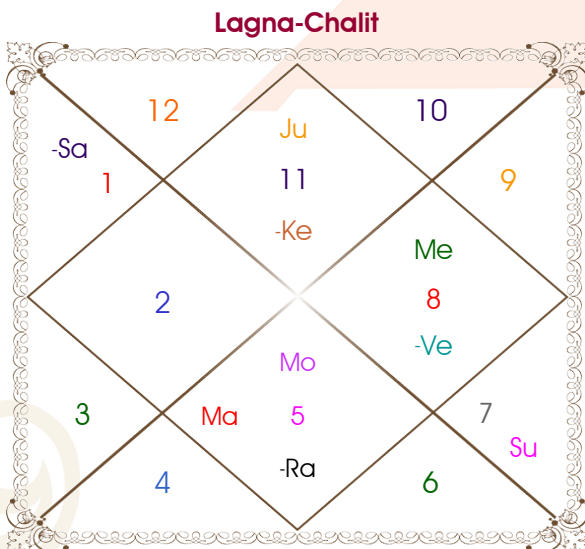

Anshul

Nisha

Model: Web-FreeMatching

Order No: 121661702

Male : \_\_\_\_\_ Sex \_\_\_\_\_ : Female  
 13/11/1998 : \_\_\_\_\_ Date of Birth \_\_\_\_\_ : 12/05/1999  
 Friday : \_\_\_\_\_ Day \_\_\_\_\_ : Wednesday  
 Hour 14:22:00 : \_\_\_\_\_ Time of Birth \_\_\_\_\_ : 23:50:00 Hour  
 Ghati 19:09:36 : \_\_\_\_\_ Time of Birth(Ghati) \_\_\_\_\_ : 45:42:58 Ghati  
 India : \_\_\_\_\_ Country \_\_\_\_\_ : India  
 Delhi : \_\_\_\_\_ City \_\_\_\_\_ : Jind  
 28:39:00 North : \_\_\_\_\_ Latitude \_\_\_\_\_ : 29:19:00 North  
 77:13:00 East : \_\_\_\_\_ Longitude \_\_\_\_\_ : 76:22:00 East  
 82:30:00 East : \_\_\_\_\_ Zone \_\_\_\_\_ : 82:30:00 East  
 Hour -00:21:08 : \_\_\_\_\_ Loc Time Corr \_\_\_\_\_ : -00:24:32 Hour  
 Hour 00:00:00 : \_\_\_\_\_ War Time Corr \_\_\_\_\_ : 00:00:00 Hour  
 06:42:09 : \_\_\_\_\_ Sunrise \_\_\_\_\_ : 05:35:01  
 17:28:31 : \_\_\_\_\_ Sunset \_\_\_\_\_ : 19:07:11  
 23:50:18 : \_\_\_\_\_ Lahiri Ayanamsa \_\_\_\_\_ : 23:50:40

Vimshottari Venus 4Y 6M 25D		Degree	Sign	Pln	Sign	Degree	Vimshottari Mercury 13Y 11M 14D	
<b>Mars</b>		25:28:05	Aqu	Asc	Cap	03:16:26	<b>Venus</b>	
<b>09/06/2019</b>		26:55:42	Lib	Sun	Ari	27:44:15	<b>26/04/2020</b>	
<b>09/06/2026</b>		23:37:14	Leo	Mon	Pis	19:03:14	<b>26/04/2040</b>	
Mars	05/11/2019	28:08:45	Leo	Mar R	Lib	03:57:29	Venus	26/08/2023
Rahu	23/11/2020	19:36:25	Sco	Mer	Ari	13:16:11	Sun	26/08/2024
Jupiter	30/10/2021	24:19:23	Aqu R	Jup	Pis	27:01:21	Moon	26/04/2026
Saturn	08/12/2022	00:30:01	Sco	Ven	Gem	10:40:53	Mars	26/06/2027
Mercury	06/12/2023	04:44:24	Ari R	Sat	Ari	14:51:16	Rahu	26/06/2030
Ketu	03/05/2024	03:57:08	Leo R	Rah R	Can	23:23:13	Jupiter	24/02/2033
Venus	03/07/2025	03:57:08	Aqu R	Ket R	Cap	23:23:13	Saturn	26/04/2036
Sun	08/11/2025	15:14:52	Cap	Ura	Cap	22:54:51	Mercury	25/02/2039
Moon	09/06/2026	05:50:41	Cap	Nep R	Cap	10:30:54	Ketu	26/04/2040
		13:25:23	Sco	Plu R	Sco	15:46:22		