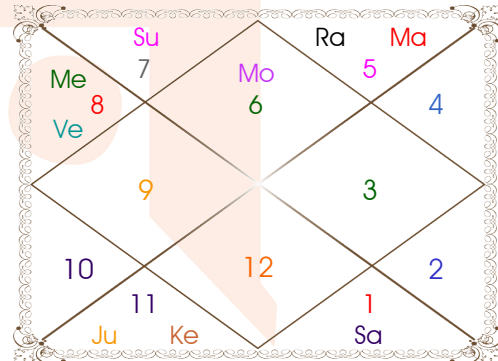

Planetary Degrees and their Positions

Pl	R	C	Rasi	Degree	Speed	Nak	Pad	No.	RL	NL	Sub	Dignity
Asc			Leo	20:33:37	335:46:13	P Phal	3	11	Sun	Ven	Jup	---
Sun			Lib	28:24:33	01:00:26	Visakha	3	16	Ven	Jup	Ven	Dblifted
Mon			Vir	11:13:36	11:53:21	Hasta	1	13	Mer	Mon	Mar	FrSign
Mar			Leo	28:59:46	00:34:38	U Phal	1	12	Sun	Sun	Mar	FrSign
Mer			Scor	20:50:05	00:46:45	Jyestha	2	18	Mar	Mer	Ven	NuSign
Jup			Aqu	24:19:33	00:00:16	P Bhad	2	25	Sat	Jup	Mer	NuSign
Ven		C	Scor	02:20:47	01:15:19	Visakha	4	16	Mar	Jup	Rah	NuSign
Sat	R		Ari	04:38:14	00:04:10	Asvini	2	1	Mar	Ket	Mon	Dblifted
Rah	R		Leo	03:50:54	00:06:28	Magha	2	10	Sun	Ket	Mon	EnSign
Ket	R		Aqu	03:50:54	00:06:28	Dhanish	4	23	Sat	Mar	Ven	EnSign
Ura			Cap	15:16:48	00:01:22	Sravna	2	22	Sat	Mon	Jup	---
Nep			Cap	05:52:18	00:01:07	U Sadha	3	21	Sat	Sun	Mer	---
Plu			Scor	13:28:45	00:02:17	Anuradha	4	17	Mar	Sat	Rah	---
Mid Heaven			Tau	20:46:34	--	Rohini	--	4	Ven	Mon	Ven	--

R-Retrograde S-Stationary

C- Combust D-Deep Combust

Rahu : True

Lahiri Ayanamsa : 23:50:18

Lagna-Chalit

Moon Chart

Navamsa Chart

Vimshottari Dasha

Balance of Dasa : Moon 9 Years 0 Months 29 Days

Mon 10 Years	Mar 7 Years	Rah 18 Years	Jup 16 Years	Sat 19 Years
15/11/1998	14/12/2007	14/12/2014	13/12/2032	13/12/2048
14/12/2007	14/12/2014	13/12/2032	13/12/2048	14/12/2067
15/11/1998	Mar 11/05/2008	Rah 26/08/2017	Jup 31/01/2035	Sat 17/12/2051
Mar 15/05/1999	Rah 30/05/2009	Jup 20/01/2020	Sat 14/08/2037	Mer 26/08/2054
Rah 13/11/2000	Jup 06/05/2010	Sat 26/11/2022	Mer 20/11/2039	Ket 05/10/2055
Jup 15/03/2002	Sat 14/06/2011	Mer 14/06/2025	Ket 26/10/2040	Ven 05/12/2058
Sat 14/10/2003	Mer 11/06/2012	Ket 02/07/2026	Ven 27/06/2043	Sun 17/11/2059
Mer 15/03/2005	Ket 07/11/2012	Ven 02/07/2029	Sun 14/04/2044	Mon 17/06/2061
Ket 14/10/2005	Ven 07/01/2014	Sun 27/05/2030	Mon 14/08/2045	Mar 27/07/2062
Ven 14/06/2007	Sun 15/05/2014	Mon 26/11/2031	Mar 21/07/2046	Rah 02/06/2065
Sun 14/12/2007	Mon 14/12/2014	Mar 13/12/2032	Rah 13/12/2048	Jup 14/12/2067