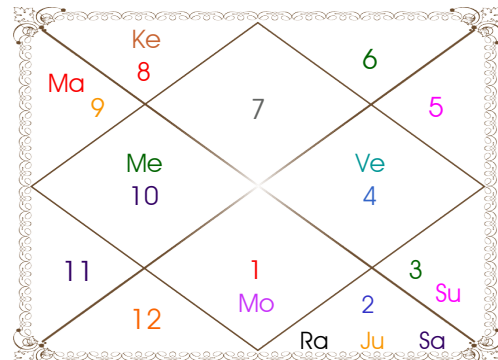

Planetary Degrees and their Positions

Pl	R	C	Rasi	Degree	Speed	Nak	Pad	No.	RL	NL	Sub	Dignity
Asc			Leo	20:33:37	335:46:13	P Phal	3	11	Sun	Ven	Jup	---
Sun			Lib	28:24:33	01:00:26	Visakha	3	16	Ven	Jup	Ven	Dblifted
Mon			Vir	11:13:36	11:53:21	Hasta	1	13	Mer	Mon	Mar	FrSign
Mar			Leo	28:59:46	00:34:38	U Phal	1	12	Sun	Sun	Mar	FrSign
Mer			Scor	20:50:05	00:46:45	Jyestha	2	18	Mar	Mer	Ven	NuSign
Jup			Aqu	24:19:33	00:00:16	P Bhad	2	25	Sat	Jup	Mer	NuSign
Ven		C	Scor	02:20:47	01:15:19	Visakha	4	16	Mar	Jup	Rah	NuSign
Sat	R		Ari	04:38:14	00:04:10	Asvini	2	1	Mar	Ket	Mon	Dblifted
Rah	R		Leo	03:50:54	00:06:28	Magha	2	10	Sun	Ket	Mon	EnSign
Ket	R		Aqu	03:50:54	00:06:28	Dhanish	4	23	Sat	Mar	Ven	EnSign
Ura			Cap	15:16:48	00:01:22	Sravna	2	22	Sat	Mon	Jup	---
Nep			Cap	05:52:18	00:01:07	U Sadha	3	21	Sat	Sun	Mer	---
Plu			Scor	13:28:45	00:02:17	Anuradha	4	17	Mar	Sat	Rah	---
Mid Heaven			Tau	20:46:34	--	Rohini	--	4	Ven	Mon	Ven	--

R-Retrograde S-Stationary

C- Combust D-Deep Combust

Rahu : True

Lahiri Ayanamsa : 23:50:18

Lagna-Chalit

Moon Chart

Navamsa Chart

Vimshottari Dasha

Balance of Dasa : Moon 9 Years 0 Months 29 Days

Mon 10 Years	Mar 7 Years	Rah 18 Years	Jup 16 Years	Sat 19 Years
15/11/1998	14/12/2007	14/12/2014	13/12/2032	13/12/2048
14/12/2007	14/12/2014	13/12/2032	13/12/2048	14/12/2067
15/11/1998	Mar 11/05/2008	Rah 26/08/2017	Jup 31/01/2035	Sat 17/12/2051
Mar 15/05/1999	Rah 30/05/2009	Jup 20/01/2020	Sat 14/08/2037	Mer 26/08/2054
Rah 13/11/2000	Jup 06/05/2010	Sat 26/11/2022	Mer 20/11/2039	Ket 05/10/2055
Jup 15/03/2002	Sat 14/06/2011	Mer 14/06/2025	Ket 26/10/2040	Ven 05/12/2058
Sat 14/10/2003	Mer 11/06/2012	Ket 02/07/2026	Ven 27/06/2043	Sun 17/11/2059
Mer 15/03/2005	Ket 07/11/2012	Ven 02/07/2029	Sun 14/04/2044	Mon 17/06/2061
Ket 14/10/2005	Ven 07/01/2014	Sun 27/05/2030	Mon 14/08/2045	Mar 27/07/2062
Ven 14/06/2007	Sun 15/05/2014	Mon 26/11/2031	Mar 21/07/2046	Rah 02/06/2065
Sun 14/12/2007	Mon 14/12/2014	Mar 13/12/2032	Rah 13/12/2048	Jup 14/12/2067