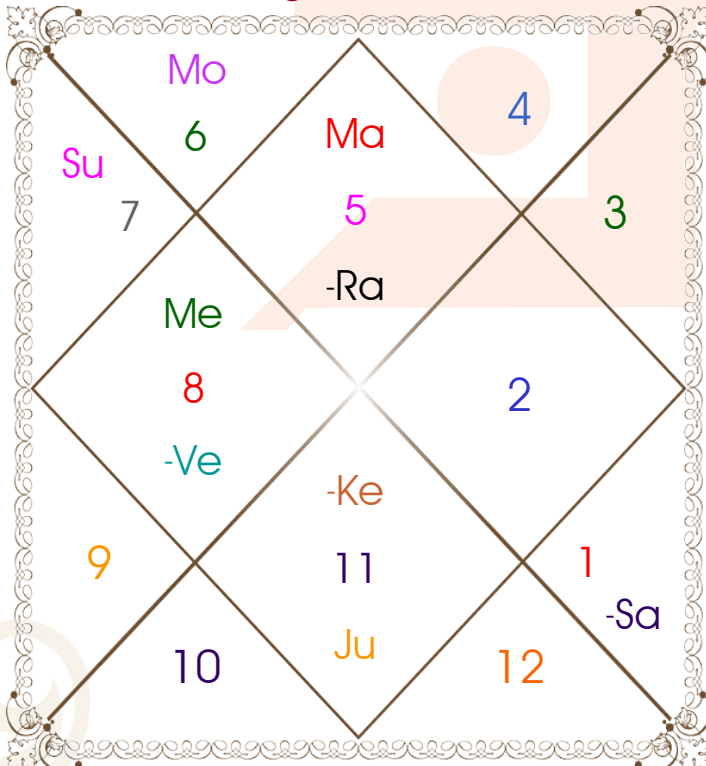

Planetary Degrees and their Positions

Pl	R	C	Rasi	Degree	Speed	Nak	Pad	No.	RL	NL	Sub	Dignity
Asc			Leo	20:33:37	335:46:13	P Phal	3	11	Sun	Ven	Jup	---
Sun			Lib	28:24:33	01:00:26	Visakha	3	16	Ven	Jup	Ven	Dblifted
Mon			Vir	11:13:36	11:53:21	Hasta	1	13	Mer	Mon	Mar	FrSign
Mar			Leo	28:59:46	00:34:38	U Phal	1	12	Sun	Sun	Mar	FrSign
Mer			Scor	20:50:05	00:46:45	Jyestha	2	18	Mar	Mer	Ven	NuSign
Jup			Aqu	24:19:33	00:00:16	P Bhad	2	25	Sat	Jup	Mer	NuSign
Ven		C	Scor	02:20:47	01:15:19	Visakha	4	16	Mar	Jup	Rah	NuSign
Sat	R		Ari	04:38:14	00:04:10	Asvini	2	1	Mar	Ket	Mon	Dblifted
Rah	R		Leo	03:50:54	00:06:28	Magha	2	10	Sun	Ket	Mon	EnSign
Ket	R		Aqu	03:50:54	00:06:28	Dhanish	4	23	Sat	Mar	Ven	EnSign
Ura			Cap	15:16:48	00:01:22	Sravna	2	22	Sat	Mon	Jup	---
Nep			Cap	05:52:18	00:01:07	U Sadha	3	21	Sat	Sun	Mer	---
Plu			Scor	13:28:45	00:02:17	Anuradha	4	17	Mar	Sat	Rah	---
Mid Heaven			Tau	20:46:34	--	Rohini	--	4	Ven	Mon	Ven	--

R-Retrograde S-Stationary

C- Combust D-Deep Combust

Rahu : True

Lahiri Ayanamsa : 23:50:18

Lagna-Chalit