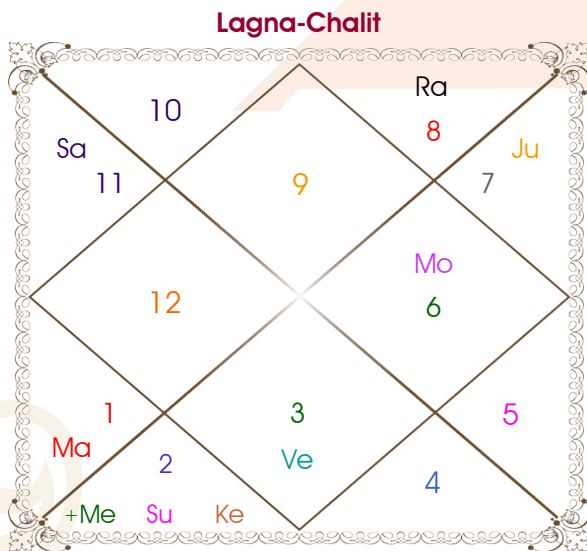

Prateek kaushik

Ashi kaushik

Model: Web-FreeMatching

Order No: 121648902

Male : \_\_\_\_\_ Sex \_\_\_\_\_ : Female  
 20/05/1994 : \_\_\_\_\_ Date of Birth \_\_\_\_\_ : 14/03/1997  
 Friday : \_\_\_\_\_ Day \_\_\_\_\_ : Friday  
 Hour 21:05:00 : \_\_\_\_\_ Time of Birth \_\_\_\_\_ : 16:16:00 Hour  
 Ghati 39:02:48 : \_\_\_\_\_ Time of Birth(Ghati) \_\_\_\_\_ : 24:27:23 Ghati  
 India : \_\_\_\_\_ Country \_\_\_\_\_ : India  
 Agra : \_\_\_\_\_ City \_\_\_\_\_ : Meerut  
 27:09:00 North : \_\_\_\_\_ Latitude \_\_\_\_\_ : 29:00:00 North  
 78:00:00 East : \_\_\_\_\_ Longitude \_\_\_\_\_ : 77:42:00 East  
 82:30:00 East : \_\_\_\_\_ Zone \_\_\_\_\_ : 82:30:00 East  
 Hour -00:18:00 : \_\_\_\_\_ Loc Time Corr \_\_\_\_\_ : -00:19:12 Hour  
 Hour 00:00:00 : \_\_\_\_\_ War Time Corr \_\_\_\_\_ : 00:00:00 Hour  
 05:27:52 : \_\_\_\_\_ Sunrise \_\_\_\_\_ : 06:30:36  
 19:01:28 : \_\_\_\_\_ Sunset \_\_\_\_\_ : 18:26:43  
 23:46:56 : \_\_\_\_\_ Lahiri Ayanamsa \_\_\_\_\_ : 23:49:05

Vimshottari Sun 3Y 1M 19D		Degree	Sign	Pln	Sign	Degree	Vimshottari Moon 8Y 8M 29D	
<b>Rahu</b>		03:27:04	Sag	Asc	Leo	02:26:52	<b>Rahu</b>	
<b>09/07/2014</b>		05:36:27	Tau	Sun	Pis	00:04:54	<b>12/12/2012</b>	
<b>09/07/2032</b>		03:01:52	Vir	Mon	Tau	11:40:10	<b>13/12/2030</b>	
Rahu	21/03/2017	03:44:26	Ari	Mar R	Vir	04:04:28	Rahu	25/08/2015
Jupiter	15/08/2019	25:46:02	Tau	Mer	Pis	02:45:40	Jupiter	18/01/2018
Saturn	21/06/2022	13:31:56	Lib R	Jup	Cap	17:49:35	Saturn	24/11/2020
Mercury	07/01/2025	05:43:30	Gem	Ven	Aqu	25:15:11	Mercury	13/06/2023
Ketu	26/01/2026	17:42:30	Aqu	Sat	Pis	14:22:40	Ketu	01/07/2024
Venus	25/01/2029	00:00:49	Sco	Rah	Vir	04:55:57	Venus	01/07/2027
Sun	20/12/2029	00:00:49	Tau	Ket	Pis	04:55:57	Sun	25/05/2028
Moon	21/06/2031	02:24:08	Cap R	Ura	Cap	13:26:35	Moon	24/11/2029
Mars	09/07/2032	29:24:01	Sag R	Nep	Cap	05:30:31	Mars	13/12/2030
		02:50:01	Sco R	Plu R	Sco	11:46:29		