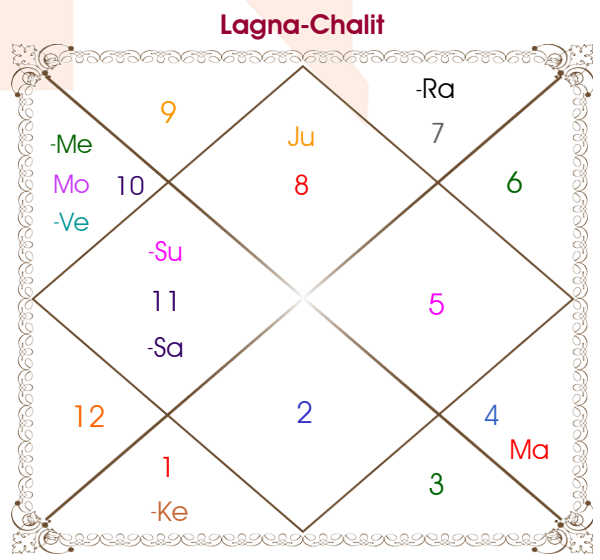

Prateek kaushik

Vaishali vasisth

Model: Web-FreeMatching

Order No: 121648704

Male : \_\_\_\_\_ Sex \_\_\_\_\_ : Female  
 20/05/1994 : \_\_\_\_\_ Date of Birth \_\_\_\_\_ : 27-28/02/1995  
 Friday : \_\_\_\_\_ Day \_\_\_\_\_ : Mon-Tuesday  
 Hour 21:05:00 : \_\_\_\_\_ Time of Birth \_\_\_\_\_ : 02:10:00 Hour  
 Ghati 39:02:48 : \_\_\_\_\_ Time of Birth(Ghati) \_\_\_\_\_ : 48:32:29 Ghati  
 India : \_\_\_\_\_ Country \_\_\_\_\_ : India  
 Agra : \_\_\_\_\_ City \_\_\_\_\_ : Delhi  
 27:09:00 North : \_\_\_\_\_ Latitude \_\_\_\_\_ : 28:39:00 North  
 78:00:00 East : \_\_\_\_\_ Longitude \_\_\_\_\_ : 77:13:00 East  
 82:30:00 East : \_\_\_\_\_ Zone \_\_\_\_\_ : 82:30:00 East  
 Hour -00:18:00 : \_\_\_\_\_ Loc Time Corr \_\_\_\_\_ : -00:21:08 Hour  
 Hour 00:00:00 : \_\_\_\_\_ War Time Corr \_\_\_\_\_ : 00:00:00 Hour  
 05:27:52 : \_\_\_\_\_ Sunrise \_\_\_\_\_ : 06:49:14  
 19:00:55 : \_\_\_\_\_ Sunset \_\_\_\_\_ : 18:19:05  
 23:46:56 : \_\_\_\_\_ Lahiri Ayanamsa \_\_\_\_\_ : 23:47:34

Vimshottari Sun 3Y 1M 19D		Degree	Sign	Pln	Sign	Degree	Vimshottari Mars 6Y 5M 0D	
<b>Rahu</b>		03:27:04	Sag	Asc	Sco	27:50:51	<b>Jupiter</b>	
<b>09/07/2014</b>		05:36:27	Tau	Sun	Aqu	14:59:40	<b>30/07/2019</b>	
<b>09/07/2032</b>		03:01:52	Vir	Mon	Cap	24:26:38	<b>30/07/2035</b>	
Rahu	21/03/2017	03:44:26	Ari	Mar R	Can	23:18:24	Jupiter	16/09/2021
Jupiter	15/08/2019	25:46:02	Tau	Mer	Cap	18:02:17	Saturn	29/03/2024
Saturn	21/06/2022	13:31:56	Lib R	Jup	Sco	19:58:27	Mercury	05/07/2026
Mercury	07/01/2025	05:43:30	Gem	Ven	Cap	02:37:10	Ketu	11/06/2027
Ketu	26/01/2026	17:42:30	Aqu	Sat	Aqu	20:27:26	Venus	09/02/2030
Venus	25/01/2029	00:00:49	Sco	Rah R	Lib	13:33:10	Sun	28/11/2030
Sun	20/12/2029	00:00:49	Tau	Ket R	Ari	13:33:10	Moon	29/03/2032
Moon	21/06/2031	02:24:08	Cap R	Ura	Cap	04:56:28	Mars	05/03/2033
Mars	09/07/2032	29:24:01	Sag R	Nep	Cap	00:50:14	Rahu	30/07/2035
		02:50:01	Sco R	Plu	Sco	06:48:25		