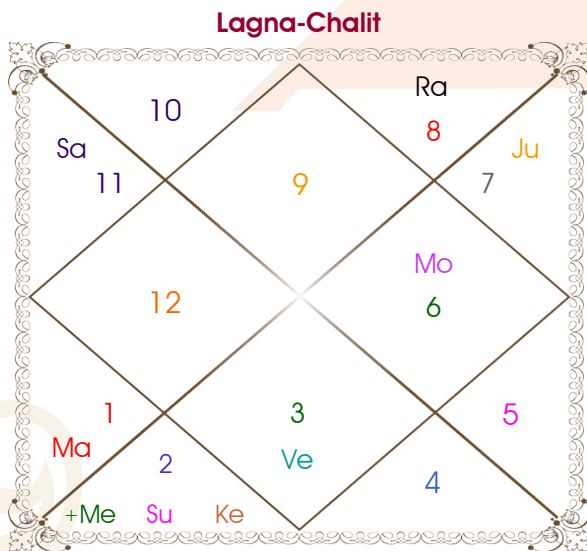

Prateek kaushik

Garima saraswat

Model: Web-FreeMatching

Order No: 121648310

Male : \_\_\_\_\_ Sex \_\_\_\_\_ : Female  
 20/05/1994 : \_\_\_\_\_ Date of Birth \_\_\_\_\_ : 14/04/1997  
 Friday : \_\_\_\_\_ Day \_\_\_\_\_ : Monday  
 Hour 21:05:00 : \_\_\_\_\_ Time of Birth \_\_\_\_\_ : 10:30:00 Hour  
 Ghati 39:02:48 : \_\_\_\_\_ Time of Birth(Ghati) \_\_\_\_\_ : 11:26:32 Ghati  
 India : \_\_\_\_\_ Country \_\_\_\_\_ : India  
 Agra : \_\_\_\_\_ City \_\_\_\_\_ : Dehradun  
 27:09:00 North : \_\_\_\_\_ Latitude \_\_\_\_\_ : 30:19:00 North  
 78:00:00 East : \_\_\_\_\_ Longitude \_\_\_\_\_ : 78:03:00 East  
 82:30:00 East : \_\_\_\_\_ Zone \_\_\_\_\_ : 82:30:00 East  
 Hour -00:18:00 : \_\_\_\_\_ Loc Time Corr \_\_\_\_\_ : -00:17:48 Hour  
 Hour 00:00:00 : \_\_\_\_\_ War Time Corr \_\_\_\_\_ : 00:00:00 Hour  
 05:27:52 : \_\_\_\_\_ Sunrise \_\_\_\_\_ : 05:52:19  
 19:01:28 : \_\_\_\_\_ Sunset \_\_\_\_\_ : 18:44:26  
 23:46:56 : \_\_\_\_\_ Lahiri Ayanamsa \_\_\_\_\_ : 23:49:07

## Ashtakoot Guna Chart

Koot	Male	Female	Max	Mark	Dosha	Area
Varan	Vaishya	Shoodra	1	1.00	--	Deeds
Vashya	Manav	Manav	2	2.00	--	Nature
Tara	Saadhak	Pratyari	3	1.50	--	Destiny
Yoni	Gau	Marjar	4	2.00	--	Sex Life
Maitri	Mercury	Mercury	5	5.00	--	Relationship
Gana	Manushya	Deva	6	5.00	--	Sociality
Bhakat	Virgo	Gemini	7	7.00	--	Life Style
Nadi	Adya	Adya	8	0.00	Yes	Kids/Health
<b>Total:</b>			<b>36</b>	<b>23.50</b>		