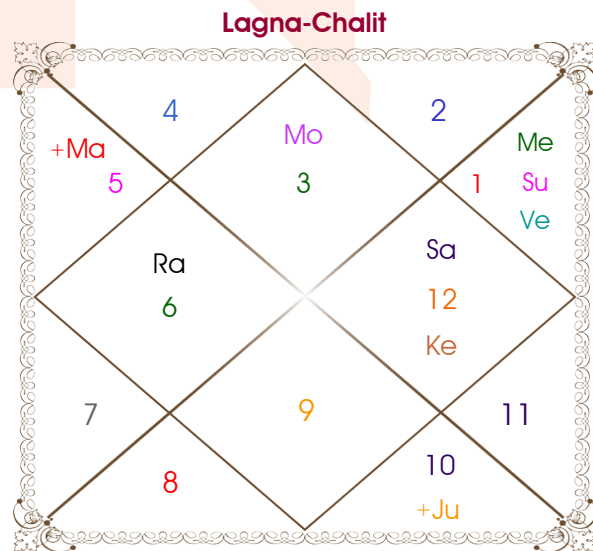

Prateek kaushik

Garima saraswat

Model: Web-FreeMatching

Order No: 121648310

Male : \_\_\_\_\_ Sex \_\_\_\_\_ : Female  
 20/05/1994 : \_\_\_\_\_ Date of Birth \_\_\_\_\_ : 14/04/1997  
 Friday : \_\_\_\_\_ Day \_\_\_\_\_ : Monday  
 Hour 21:05:00 : \_\_\_\_\_ Time of Birth \_\_\_\_\_ : 10:30:00 Hour  
 Ghati 39:02:48 : \_\_\_\_\_ Time of Birth(Ghati) \_\_\_\_\_ : 11:26:32 Ghati  
 India : \_\_\_\_\_ Country \_\_\_\_\_ : India  
 Agra : \_\_\_\_\_ City \_\_\_\_\_ : Dehradun  
 27:09:00 North : \_\_\_\_\_ Latitude \_\_\_\_\_ : 30:19:00 North  
 78:00:00 East : \_\_\_\_\_ Longitude \_\_\_\_\_ : 78:03:00 East  
 82:30:00 East : \_\_\_\_\_ Zone \_\_\_\_\_ : 82:30:00 East  
 Hour -00:18:00 : \_\_\_\_\_ Loc Time Corr \_\_\_\_\_ : -00:17:48 Hour  
 Hour 00:00:00 : \_\_\_\_\_ War Time Corr \_\_\_\_\_ : 00:00:00 Hour  
 05:27:52 : \_\_\_\_\_ Sunrise \_\_\_\_\_ : 05:52:19  
 19:01:28 : \_\_\_\_\_ Sunset \_\_\_\_\_ : 18:44:26  
 23:46:56 : \_\_\_\_\_ Lahiri Ayanamsa \_\_\_\_\_ : 23:49:07

## Ashtakoot Guna Chart

Koot	Male	Female	Max	Mark	Dosha	Area
Varan	Vaishya	Shoodra	1	1.00	--	Deeds
Vashya	Manav	Manav	2	2.00	--	Nature
Tara	Saadhak	Pratyari	3	1.50	--	Destiny
Yoni	Gau	Marjar	4	2.00	--	Sex Life
Maitri	Mercury	Mercury	5	5.00	--	Relationship
Gana	Manushya	Deva	6	5.00	--	Sociality
Bhakat	Virgo	Gemini	7	7.00	--	Life Style
Nadi	Adya	Adya	8	0.00	Yes	Kids/Health
<b>Total:</b>			<b>36</b>	<b>23.50</b>		