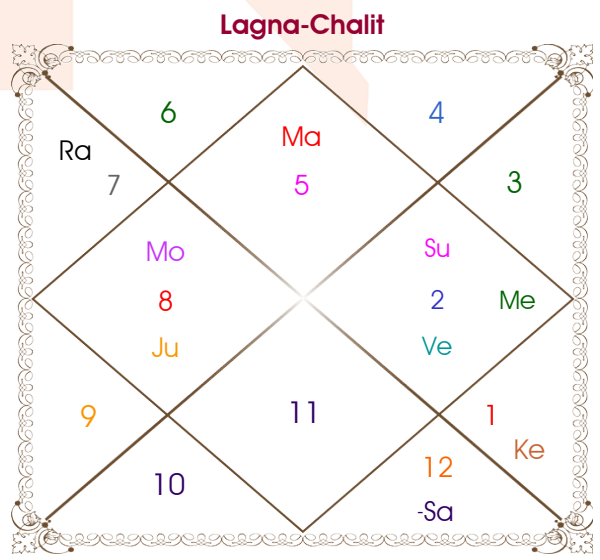

Prateek kaushik

Aishwarya Upadhyay

Model: Web-FreeMatching

Order No: 121648117

Male : \_\_\_\_\_ Sex \_\_\_\_\_ : Female  
 20/05/1994 : \_\_\_\_\_ Date of Birth \_\_\_\_\_ : 13/06/1995  
 Friday : \_\_\_\_\_ Day \_\_\_\_\_ : Tuesday  
 Hour 21:05:00 : \_\_\_\_\_ Time of Birth \_\_\_\_\_ : 11:47:00 Hour  
 Ghati 39:02:48 : \_\_\_\_\_ Time of Birth(Ghati) \_\_\_\_\_ : 15:59:36 Ghati  
 India : \_\_\_\_\_ Country \_\_\_\_\_ : India  
 Agra : \_\_\_\_\_ City \_\_\_\_\_ : Delhi  
 27:09:00 North : \_\_\_\_\_ Latitude \_\_\_\_\_ : 28:39:00 North  
 78:00:00 East : \_\_\_\_\_ Longitude \_\_\_\_\_ : 77:13:00 East  
 82:30:00 East : \_\_\_\_\_ Zone \_\_\_\_\_ : 82:30:00 East  
 Hour -00:18:00 : \_\_\_\_\_ Loc Time Corr \_\_\_\_\_ : -00:21:08 Hour  
 Hour 00:00:00 : \_\_\_\_\_ War Time Corr \_\_\_\_\_ : 00:00:00 Hour  
 05:27:52 : \_\_\_\_\_ Sunrise \_\_\_\_\_ : 05:22:50  
 19:01:28 : \_\_\_\_\_ Sunset \_\_\_\_\_ : 19:19:21  
 23:46:56 : \_\_\_\_\_ Lahiri Ayanamsa \_\_\_\_\_ : 23:47:46

## Ashtakoot Guna Chart

Koot	Male	Female	Max	Mark	Dosha	Area
Varan	Vaishya	Vipra	1	0.00	--	Deeds
Vashya	Manav	Keetak	2	1.00	--	Nature
Tara	Kshem	Vadha	3	1.50	--	Destiny
Yoni	Gau	Mrig	4	3.00	--	Sex Life
Maitri	Mercury	Mars	5	0.50	--	Relationship
Gana	Manushya	Rakshas	6	0.00	Yes	Sociality
Bhakut	Virgo	Scorpio	7	7.00	--	Life Style
Nadi	Adya	Adya	8	0.00	Yes	Kids/Health
<b>Total:</b>			<b>36</b>	<b>13.00</b>		