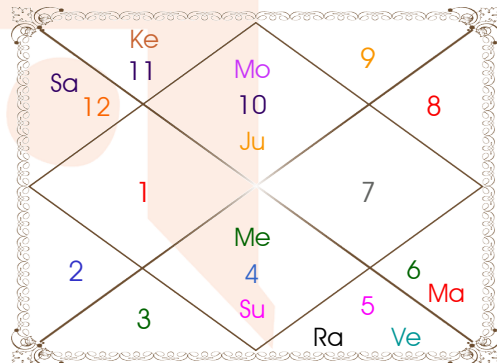

Planetary Degrees and their Positions

Pl	R	C	Rasi	Degree	Speed	Nak	Pad	No.	RL	NL	Sub	Dignity
Asc			Scor	14:53:01	312:58:08	Anuradha	4	17	Mar	Sat	Rah	---
Sun			Can	04:49:19	00:57:15	Pushya	1	8	Mon	Sat	Sat	FrSign
Mon			Cap	22:02:37	14:51:58	Shravana	4	22	Sat	Mon	Ven	NuSign
Mar			Vir	22:09:04	00:33:11	Hasta	4	13	Mer	Mon	Ven	EnSign
Mer			Can	28:23:34	01:28:28	Aslesa	4	9	Mon	Mer	Sat	EnSign
Jup	R		Cap	25:34:08	00:06:47	Dhanish	1	23	Sat	Mar	Rah	Dblitted
Ven			Leo	03:33:38	01:12:21	Magha	2	10	Sun	Ket	Sun	EnSign
Sat			Pis	26:25:40	00:01:10	Revati	3	27	Jup	Mer	Jup	NuSign
Rah	R		Leo	27:04:07	00:04:57	U Phal	1	12	Sun	Sun	Sun	EnSign
Ket	R		Aqu	27:04:07	00:04:57	P Bhad	3	25	Sat	Jup	Ven	EnSign
Ura	R		Cap	13:12:34	00:02:22	Shravana	1	22	Sat	Mon	Rah	---
Nep	R		Cap	04:44:37	00:01:37	U Sadha	3	21	Sat	Sun	Sat	---
Plu	R		Scor	09:08:53	00:00:44	Anuradha	2	17	Mar	Sat	Ven	---
Mid Heaven			Leo	23:25:00	--	P Phal	--	11	Sun	Ven	Sat	--

R-Retrograde S-Stationary

C- Combust D-Deep Combust

Rahu : True

Lahiri Ayanamsa : 23:49:21

Lagna-Chalit

Moon Chart

Navamsa Chart

Vimshottari Dasha

- ❖ The above dasa periods have been computed on the basis of Moon Degree. However, as per bhayat / bhabhog the balance of dasa is Mon 0 Y 11 M 18 D.
- ❖ The Dates given for Dasa periods show their endings. Divisions of Vimshottari Dasa for Complete 120 years are given here without any consideration of longevity.