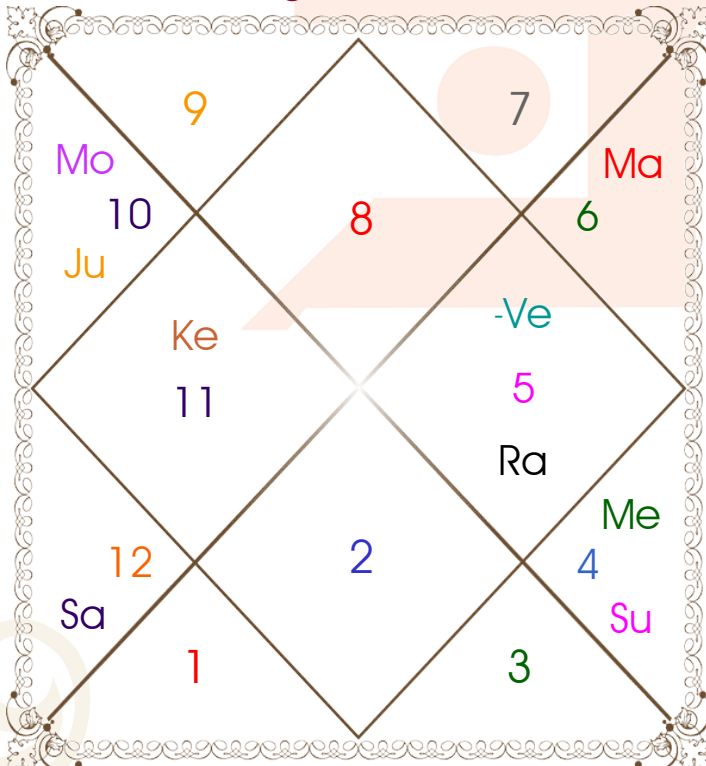

Planetary Degrees and their Positions

Pl	R	C	Rasi	Degree	Speed	Nak	Pad	No.	RL	NL	Sub	Dignity
Asc			Scor	14:53:01	312:58:08	Anuradha	4	17	Mar	Sat	Rah	---
Sun			Can	04:49:19	00:57:15	Pushya	1	8	Mon	Sat	Sat	FrSign
Mon			Cap	22:02:37	14:51:58	Shravana	4	22	Sat	Mon	Ven	NuSign
Mar			Vir	22:09:04	00:33:11	Hasta	4	13	Mer	Mon	Ven	EnSign
Mer			Can	28:23:34	01:28:28	Aslesa	4	9	Mon	Mer	Sat	EnSign
Jup	R		Cap	25:34:08	00:06:47	Dhanish	1	23	Sat	Mar	Rah	Dblitted
Ven			Leo	03:33:38	01:12:21	Magha	2	10	Sun	Ket	Sun	EnSign
Sat			Pis	26:25:40	00:01:10	Revati	3	27	Jup	Mer	Jup	NuSign
Rah	R		Leo	27:04:07	00:04:57	U Phal	1	12	Sun	Sun	Sun	EnSign
Ket	R		Aqu	27:04:07	00:04:57	P Bhad	3	25	Sat	Jup	Ven	EnSign
Ura	R		Cap	13:12:34	00:02:22	Shravana	1	22	Sat	Mon	Rah	---
Nep	R		Cap	04:44:37	00:01:37	U Sadha	3	21	Sat	Sun	Sat	---
Plu	R		Scor	09:08:53	00:00:44	Anuradha	2	17	Mar	Sat	Ven	---
Mid Heaven			Leo	23:25:00	--	P Phal	--	11	Sun	Ven	Sat	--

R-Retrograde S-Stationary

C- Combust D-Deep Combust

Rahu : True

Lahiri Ayanamsa : 23:49:21

Lagna-Chalit