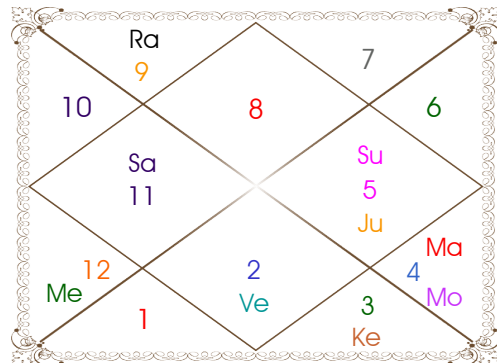

Planetary Degrees and their Positions

Pl	R	C	Rasi	Degree	Speed	Nak	Pad	No.	RL	NL	Sub	Dignity
Asc			Scor	14:53:01	312:58:08	Anuradha	4	17	Mar	Sat	Rah	---
Sun			Can	04:49:19	00:57:15	Pushya	1	8	Mon	Sat	Sat	FrSign
Mon			Cap	22:02:37	14:51:58	Shravana	4	22	Sat	Mon	Ven	NuSign
Mar			Vir	22:09:04	00:33:11	Hasta	4	13	Mer	Mon	Ven	EnSign
Mer			Can	28:23:34	01:28:28	Aslesa	4	9	Mon	Mer	Sat	EnSign
Jup	R		Cap	25:34:08	00:06:47	Dhanish	1	23	Sat	Mar	Rah	Dblitted
Ven			Leo	03:33:38	01:12:21	Magha	2	10	Sun	Ket	Sun	EnSign
Sat			Pis	26:25:40	00:01:10	Revati	3	27	Jup	Mer	Jup	NuSign
Rah	R		Leo	27:04:07	00:04:57	U Phal	1	12	Sun	Sun	Sun	EnSign
Ket	R		Aqu	27:04:07	00:04:57	P Bhad	3	25	Sat	Jup	Ven	EnSign
Ura	R		Cap	13:12:34	00:02:22	Shravana	1	22	Sat	Mon	Rah	---
Nep	R		Cap	04:44:37	00:01:37	U Sadha	3	21	Sat	Sun	Sat	---
Plu	R		Scor	09:08:53	00:00:44	Anuradha	2	17	Mar	Sat	Ven	---
Mid Heaven			Leo	23:25:00	--	P Phal	--	11	Sun	Ven	Sat	--

R-Retrograde S-Stationary

C- Combust D-Deep Combust

Rahu : True

Lahiri Ayanamsa : 23:49:21

Lagna-Chalit

Moon Chart

Navamsa Chart

Vimshottari Dasha

- ❖ The above dasa periods have been computed on the basis of Moon Degree. However, as per bhayat / bhabhog the balance of dasa is Mon 0 Y 11 M 18 D.
- ❖ The Dates given for Dasa periods show their endings. Divisions of Vimshottari Dasa for Complete 120 years are given here without any consideration of longevity.