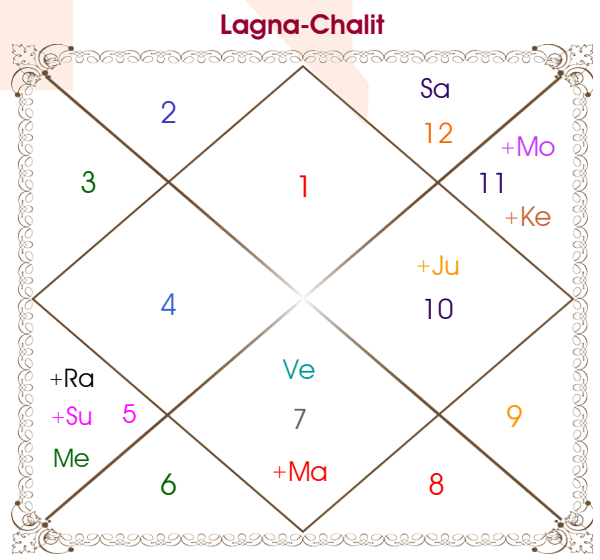

Mr. Sanchit arora

Ms. Arunima

Model: Web-FreeMatching

Order No: 121646803

Male : \_\_\_\_\_ Sex \_\_\_\_\_ : Female  
 27/06/1994 : \_\_\_\_\_ Date of Birth \_\_\_\_\_ : 16/09/1997  
 Monday : \_\_\_\_\_ Day \_\_\_\_\_ : Tuesday  
 Hour 15:20:00 : \_\_\_\_\_ Time of Birth \_\_\_\_\_ : 20:33:00 Hour  
 Ghati 24:46:29 : \_\_\_\_\_ Time of Birth(Ghati) \_\_\_\_\_ : 36:06:12 Ghati  
 India : \_\_\_\_\_ Country \_\_\_\_\_ : India  
 Delhi : \_\_\_\_\_ City \_\_\_\_\_ : Amritsar  
 28:39:00 North : \_\_\_\_\_ Latitude \_\_\_\_\_ : 31:35:00 North  
 77:13:00 East : \_\_\_\_\_ Longitude \_\_\_\_\_ : 74:56:00 East  
 82:30:00 East : \_\_\_\_\_ Zone \_\_\_\_\_ : 82:30:00 East  
 Hour -00:21:08 : \_\_\_\_\_ Loc Time Corr \_\_\_\_\_ : -00:30:16 Hour  
 Hour 00:00:00 : \_\_\_\_\_ War Time Corr \_\_\_\_\_ : 00:00:00 Hour  
 05:25:24 : \_\_\_\_\_ Sunrise \_\_\_\_\_ : 06:14:47  
 19:22:41 : \_\_\_\_\_ Sunset \_\_\_\_\_ : 18:34:58  
 23:47:02 : \_\_\_\_\_ Lahiri Ayanamsa \_\_\_\_\_ : 23:49:27

## Ashtakoot Guna Chart

Koot	Male	Female	Max	Mark	Dosha	Area
Varan	Shoodra	Shoodra	1	1.00	--	Deeds
Vashya	Manav	Manav	2	2.00	--	Nature
Tara	Mitra	Vipat	3	1.50	--	Destiny
Yoni	Simha	Simha	4	4.00	--	Sex Life
Maitri	Saturn	Saturn	5	5.00	--	Relationship
Gana	Rakshas	Manushya	6	0.00	Yes	Sociality
Bhakt	Aquarius	Aquarius	7	7.00	--	Life Style
Nadi	Madhya	Adya	8	8.00	--	Kids/Health
<b>Total:</b>			<b>36</b>	<b>28.50</b>		