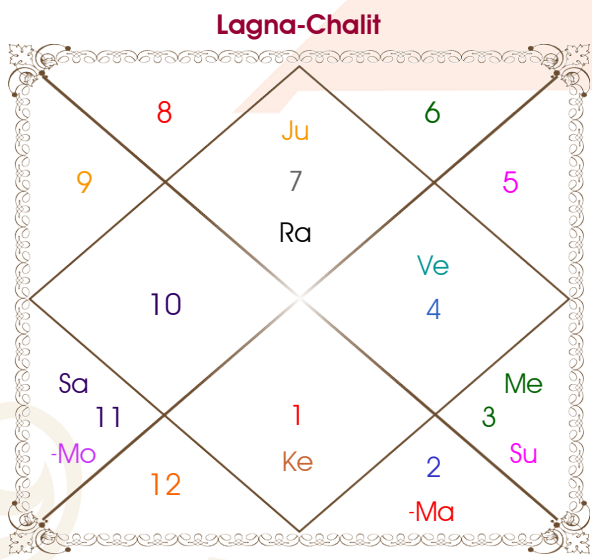

Mr. Sanchit arora

Ms. Arunima

Model: Web-FreeMatching

Order No: 121646803

Male : \_\_\_\_\_ Sex \_\_\_\_\_ : Female  
 27/06/1994 : \_\_\_\_\_ Date of Birth \_\_\_\_\_ : 16/09/1997  
 Monday : \_\_\_\_\_ Day \_\_\_\_\_ : Tuesday  
 Hour 15:20:00 : \_\_\_\_\_ Time of Birth \_\_\_\_\_ : 20:33:00 Hour  
 Ghati 24:46:29 : \_\_\_\_\_ Time of Birth(Ghati) \_\_\_\_\_ : 36:06:12 Ghati  
 India : \_\_\_\_\_ Country \_\_\_\_\_ : India  
 Delhi : \_\_\_\_\_ City \_\_\_\_\_ : Amritsar  
 28:39:00 North : \_\_\_\_\_ Latitude \_\_\_\_\_ : 31:35:00 North  
 77:13:00 East : \_\_\_\_\_ Longitude \_\_\_\_\_ : 74:56:00 East  
 82:30:00 East : \_\_\_\_\_ Zone \_\_\_\_\_ : 82:30:00 East  
 Hour -00:21:08 : \_\_\_\_\_ Loc Time Corr \_\_\_\_\_ : -00:30:16 Hour  
 Hour 00:00:00 : \_\_\_\_\_ War Time Corr \_\_\_\_\_ : 00:00:00 Hour  
 05:25:24 : \_\_\_\_\_ Sunrise \_\_\_\_\_ : 06:14:47  
 19:22:41 : \_\_\_\_\_ Sunset \_\_\_\_\_ : 18:34:58  
 23:47:02 : \_\_\_\_\_ Lahiri Ayanamsa \_\_\_\_\_ : 23:49:27

## Ashtakoot Guna Chart

Koot	Male	Female	Max	Mark	Dosha	Area
Varan	Shoodra	Shoodra	1	1.00	--	Deeds
Vashya	Manav	Manav	2	2.00	--	Nature
Tara	Mitra	Vipat	3	1.50	--	Destiny
Yoni	Simha	Simha	4	4.00	--	Sex Life
Maitri	Saturn	Saturn	5	5.00	--	Relationship
Gana	Rakshas	Manushya	6	0.00	Yes	Sociality
Bhakt	Aquarius	Aquarius	7	7.00	--	Life Style
Nadi	Madhya	Adya	8	8.00	--	Kids/Health
<b>Total:</b>			<b>36</b>	<b>28.50</b>		