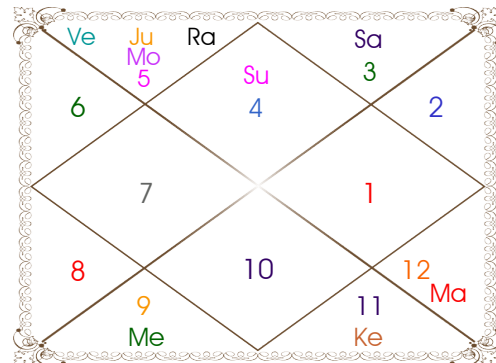

Navamsa Chart