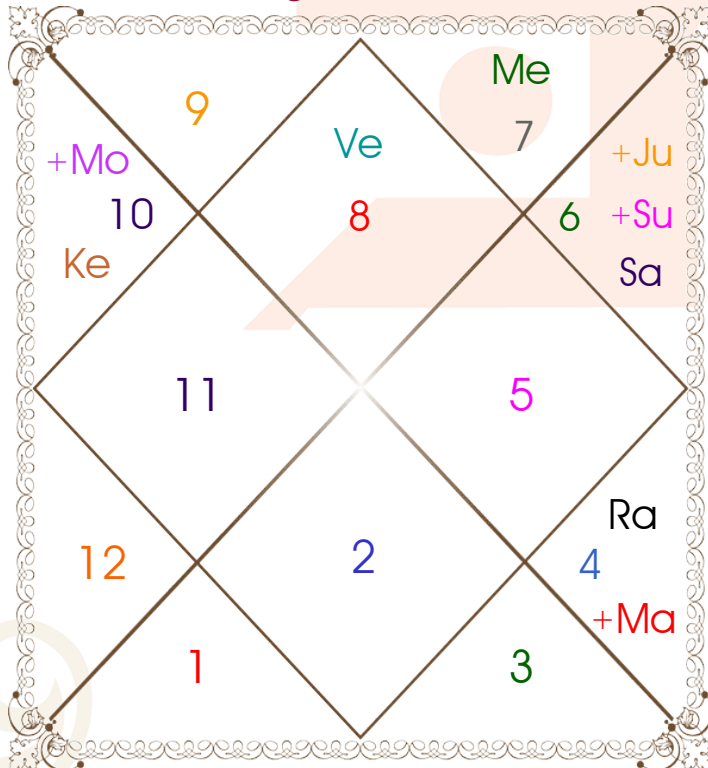

# Planetary Degrees and their Positions

Pl	R	C	Rasi	Degree	Speed	Nak	Pad	No.	RL	NL	Sub	Dignity
Asc			Sco	02:51:53	306:15:49	Visakha	4	16	Mar	Jup	Rah	---
Sun			Vir	22:10:38	00:59:16	Hasta	4	13	Mer	Mon	Ven	NuSign
Mon			Cap	25:02:01	13:05:11	Dhanish	1	23	Sat	Mar	Rah	NuSign
Mar			Can	29:20:42	00:35:57	Aslesa	4	9	Mon	Mer	Sat	Dblitted
Mer	R	C	Lib	09:46:55	00:21:19	Svati	1	15	Ven	Rah	Jup	FrSign
Jup		C	Vir	26:03:44	00:13:00	Chitra	1	14	Mer	Mar	Rah	EnSign
Ven			Sco	06:35:13	01:07:45	Anuradha	1	17	Mar	Sat	Mer	NuSign
Sat		C	Vir	19:36:09	00:07:22	Hasta	3	13	Mer	Mon	Mer	FrSign
Rah	R		Can	04:53:05	00:02:29	Pushya	1	8	Mon	Sat	Sat	EnSign
Ket	R		Cap	04:53:05	00:02:29	U Sadha	3	21	Sat	Sun	Sat	EnSign
Ura			Sco	04:12:46	00:02:59	Anuradha	1	17	Mar	Sat	Sat	---
Nep			Sco	28:50:03	00:01:09	Jyestha	4	18	Mar	Mer	Sat	---
Plu			Lib	00:19:48	00:02:23	Chitra	3	14	Ven	Mar	Mer	---
Mid Heaven			Leo	09:52:11	--	Magha	--	10	Sun	Ket	Sat	--

## Moon Chart