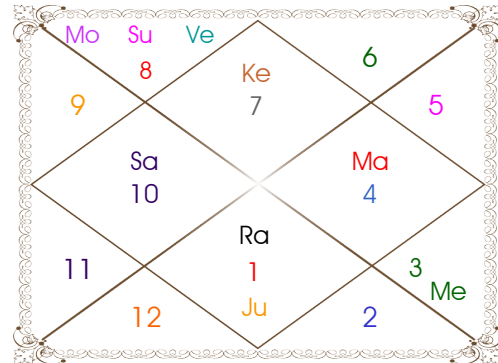

Navamsa Chart