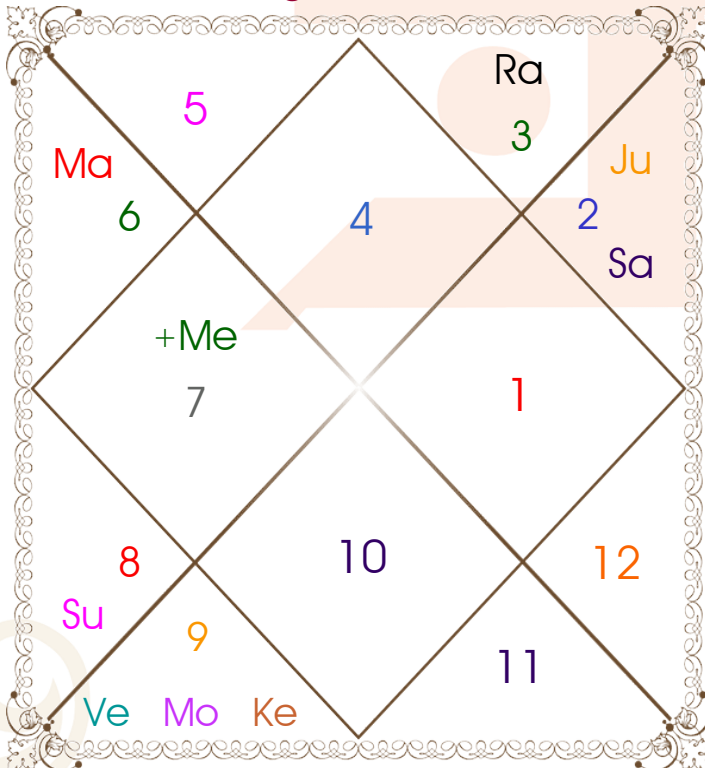

#### **Avakahada Chakra**

Ascendent-Lord \_\_\_\_: Cancer - Moon  
**Rasi-Lord** \_\_\_\_\_: **Sagittarius - Jupiter**  
**Naksh.-Charan** \_\_\_\_: **P Sadha - 4**  
Nakshatra Lord \_\_\_\_: Venus  
Yoga \_\_\_\_\_: Gand  
Karan \_\_\_\_\_: Vanij  
Gana \_\_\_\_\_: Manushya  
Yoni \_\_\_\_\_: Vanar  
Nadi \_\_\_\_\_: Madhya  
Varan \_\_\_\_\_: Kshatriya  
Vashya \_\_\_\_\_: Manav  
Varga \_\_\_\_\_: Shwan  
Yunja \_\_\_\_\_: Antya  
Hansak \_\_\_\_\_: Agni  
Name Alphabet \_\_\_\_: Dha-Dhapli  
Paya(Rasi-Nak) \_\_\_\_: Gold - Copper  
SunSign(West) \_\_\_\_\_: Sagittarius

# Planetary Degrees and their Positions

Pl	R	C	Rasi	Degree	Speed	Nak	Pad	No.	RL	NL	Sub	Dignity
Asc			Can	12:25:12	332:07:30	Pushya	3	8	Mon	Sat	Mar	---
Sun			Sco	13:53:44	01:00:49	Anuradha	4	17	Mar	Sat	Rah	FrSign
Mon			Sag	25:15:13	11:51:02	P Sadha	4	20	Jup	Ven	Mer	NuSign
Mar			Vir	21:47:33	00:36:22	Hasta	4	13	Mer	Mon	Ven	EnSign
Mer			Lib	29:44:27	01:31:17	Visakha	3	16	Ven	Jup	Mon	FrSign
Jup	R		Tau	12:04:08	00:08:11	Rohini	1	4	Ven	Mon	Rah	EnSign
Ven			Sag	25:54:50	01:11:00	P Sadha	4	20	Jup	Ven	Ket	NuSign
Sat	R		Tau	02:48:18	00:04:45	Krittika	2	3	Ven	Sun	Jup	FrSign
Rah			Gem	22:03:08	00:00:23	Punrvsu	1	7	Mer	Jup	Sat	Exalted
Ket			Sag	22:03:08	00:00:23	P Sadha	3	20	Jup	Ven	Sat	Exalted
Ura			Cap	23:31:09	00:01:42	Dhanish	1	23	Sat	Mar	Mar	---
Nep			Cap	10:29:07	00:01:27	Sravna	1	22	Sat	Mon	Mon	---
Plu			Sco	18:40:51	00:02:19	Jyestha	1	18	Mar	Mer	Ket	---
Mid Heaven			Ari	12:37:02	--	Asvini	--	1	Mar	Ket	Mer	--

## Moon Chart