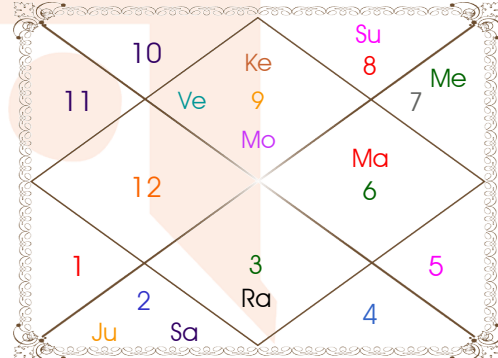

Latitude \_\_\_\_\_: 13:05:00 North  
Longitude \_\_\_\_\_: 80:18:00 East  
Zone \_\_\_\_\_: 82:30:00 East  
Loc Time Corr \_\_\_\_\_: -00:08:48 Hour  
War Time Corr \_\_\_\_\_: 00:00:00 Hour  
Local Mean Time \_\_\_\_: 21:41:12 Hour  
Equation of Time \_\_\_\_: 00:11:38 Hour  
Siderial Time \_\_\_\_\_: 02:16:38 Hour  
Sunrise \_\_\_\_\_: 06:14:45 Hour  
Sunset \_\_\_\_\_: 17:39:45 Hour  
Day Duration \_\_\_\_\_: 11:24:59 Hour  
Sun Pos. (Ayan) \_\_\_\_\_: Dakshinayan  
Sun Pos. (Gola) \_\_\_\_\_: Dakshin  
Season \_\_\_\_\_: Hemant  
Sun Degree \_\_\_\_\_: 13:53:44 Scorpio  
Ascendent Degree \_\_\_\_: 12:25:12 Cancer

# Planetary Degrees and their Positions

Pl	R	C	Rasi	Degree	Speed	Nak	Pad	No.	RL	NL	Sub	Dignity
Asc			Can	12:25:12	332:07:30	Pushya	3	8	Mon	Sat	Mar	---
Sun			Sco	13:53:44	01:00:49	Anuradha	4	17	Mar	Sat	Rah	FrSign
Mon			Sag	25:15:13	11:51:02	P Sadha	4	20	Jup	Ven	Mer	NuSign
Mar			Vir	21:47:33	00:36:22	Hasta	4	13	Mer	Mon	Ven	EnSign
Mer			Lib	29:44:27	01:31:17	Visakha	3	16	Ven	Jup	Mon	FrSign
Jup	R		Tau	12:04:08	00:08:11	Rohini	1	4	Ven	Mon	Rah	EnSign
Ven			Sag	25:54:50	01:11:00	P Sadha	4	20	Jup	Ven	Ket	NuSign
Sat	R		Tau	02:48:18	00:04:45	Krittika	2	3	Ven	Sun	Jup	FrSign
Rah			Gem	22:03:08	00:00:23	Punrvsu	1	7	Mer	Jup	Sat	Exalted
Ket			Sag	22:03:08	00:00:23	P Sadha	3	20	Jup	Ven	Sat	Exalted
Ura			Cap	23:31:09	00:01:42	Dhanish	1	23	Sat	Mar	Mar	---
Nep			Cap	10:29:07	00:01:27	Sravna	1	22	Sat	Mon	Mon	---
Plu			Sco	18:40:51	00:02:19	Jyestha	1	18	Mar	Mer	Ket	---
Mid Heaven			Ari	12:37:02	--	Asvini	--	1	Mar	Ket	Mer	--

R-Retrograde S-Stationary

C- Combust D-Deep Combust

Rahu : True

Lahiri Ayanamsa : 23:51:54

## Moon Chart