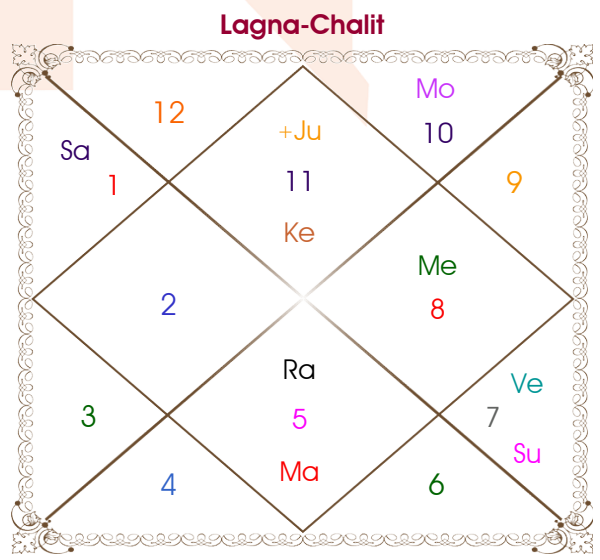

Deepak arora

Surbhi grover

Model: Web-FreeMatching

Order No: 121644602

Male : \_\_\_\_\_ Sex \_\_\_\_\_ : Female  
 28/12/1999 : \_\_\_\_\_ Date of Birth \_\_\_\_\_ : 29/10/1998  
 Tuesday : \_\_\_\_\_ Day \_\_\_\_\_ : Thursday  
 Hour 23:14:00 : \_\_\_\_\_ Time of Birth \_\_\_\_\_ : 14:39:00 Hour  
 Ghati 39:21:23 : \_\_\_\_\_ Time of Birth(Ghati) \_\_\_\_\_ : 19:43:06 Ghati  
 India : \_\_\_\_\_ Country \_\_\_\_\_ : India  
 Fazilka : \_\_\_\_\_ City \_\_\_\_\_ : Abohar  
 30:26:00 North : \_\_\_\_\_ Latitude \_\_\_\_\_ : 30:09:00 North  
 74:04:00 East : \_\_\_\_\_ Longitude \_\_\_\_\_ : 74:11:00 East  
 82:30:00 East : \_\_\_\_\_ Zone \_\_\_\_\_ : 82:30:00 East  
 Hour -00:33:44 : \_\_\_\_\_ Loc Time Corr \_\_\_\_\_ : -00:33:16 Hour  
 Hour 00:00:00 : \_\_\_\_\_ War Time Corr \_\_\_\_\_ : 00:00:00 Hour  
 07:29:26 : \_\_\_\_\_ Sunrise \_\_\_\_\_ : 06:44:56  
 17:40:48 : \_\_\_\_\_ Sunset \_\_\_\_\_ : 17:48:53  
 23:51:11 : \_\_\_\_\_ Lahiri Ayanamsa \_\_\_\_\_ : 23:50:16

Vimshottari Sun 3Y 3M 25D		Degree	Sign	Pln	Sign	Degree	Vimshottari Moon 0Y 5M 15D	
<b>Rahu</b>		12:40:57	Sag	Sun	Lib	11:54:16	<b>Jupiter</b>	
<b>23/04/2020</b>		02:37:26	Vir	Mon	Cap	22:43:19	<b>14/04/2024</b>	
<b>24/04/2038</b>		01:11:35	Aqu	Mar	Leo	19:21:15	<b>14/04/2040</b>	
Rahu	04/01/2023	02:13:09	Sag	Mer	Sco	01:43:38	Jupiter	02/06/2026
Jupiter	30/05/2025	01:16:14	Ari	Jup R	Aqu	24:42:51	Saturn	13/12/2028
Saturn	05/04/2028	03:10:26	Sco	Ven	Lib	11:42:02	Mercury	21/03/2031
Mercury	23/10/2030	16:37:49	Ari R	Sat R	Ari	05:52:32	Ketu	25/02/2032
Ketu	11/11/2031	10:10:19	Can	Rah	Leo	05:06:56	Venus	26/10/2034
Venus	10/11/2034	10:10:19	Cap	Ket	Aqu	05:06:56	Sun	14/08/2035
Sun	05/10/2035	20:46:12	Cap	Ura	Cap	15:01:10	Moon	13/12/2036
Moon	05/04/2037	09:12:28	Cap	Nep	Cap	05:38:06	Mars	19/11/2037
Mars	24/04/2038	17:28:04	Sco	Plu	Sco	12:52:38	Rahu	14/04/2040