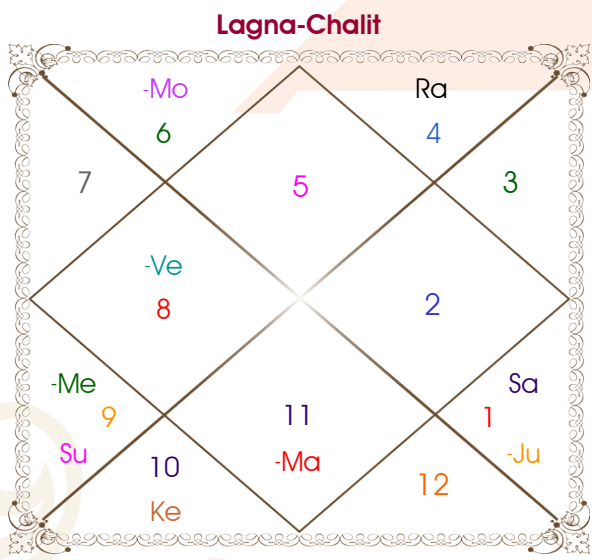

Deepak arora

Surbhi grover

Model: Web-FreeMatching

Order No: 121644602

Male : \_\_\_\_\_ Sex \_\_\_\_\_ : Female  
 28/12/1999 : \_\_\_\_\_ Date of Birth \_\_\_\_\_ : 29/10/1998  
 Tuesday : \_\_\_\_\_ Day \_\_\_\_\_ : Thursday  
 Hour 23:14:00 : \_\_\_\_\_ Time of Birth \_\_\_\_\_ : 14:39:00 Hour  
 Ghati 39:21:23 : \_\_\_\_\_ Time of Birth(Ghati) \_\_\_\_\_ : 19:43:06 Ghati  
 India : \_\_\_\_\_ Country \_\_\_\_\_ : India  
 Fazilka : \_\_\_\_\_ City \_\_\_\_\_ : Abohar  
 30:26:00 North : \_\_\_\_\_ Latitude \_\_\_\_\_ : 30:09:00 North  
 74:04:00 East : \_\_\_\_\_ Longitude \_\_\_\_\_ : 74:11:00 East  
 82:30:00 East : \_\_\_\_\_ Zone \_\_\_\_\_ : 82:30:00 East  
 Hour -00:33:44 : \_\_\_\_\_ Loc Time Corr \_\_\_\_\_ : -00:33:16 Hour  
 Hour 00:00:00 : \_\_\_\_\_ War Time Corr \_\_\_\_\_ : 00:00:00 Hour  
 07:29:26 : \_\_\_\_\_ Sunrise \_\_\_\_\_ : 06:44:56  
 17:40:48 : \_\_\_\_\_ Sunset \_\_\_\_\_ : 17:48:53  
 23:51:11 : \_\_\_\_\_ Lahiri Ayanamsa \_\_\_\_\_ : 23:50:16

Vimshottari Sun 3Y 3M 25D		Degree	Sign	Pln	Sign	Degree	Vimshottari Moon 0Y 5M 15D	
<b>Rahu</b>		12:40:57	Sag	Sun	Lib	11:54:16	<b>Jupiter</b>	
<b>23/04/2020</b>		02:37:26	Vir	Mon	Cap	22:43:19	<b>14/04/2024</b>	
<b>24/04/2038</b>		01:11:35	Aqu	Mar	Leo	19:21:15	<b>14/04/2040</b>	
Rahu	04/01/2023	02:13:09	Sag	Mer	Sco	01:43:38	Jupiter	02/06/2026
Jupiter	30/05/2025	01:16:14	Ari	Jup R	Aqu	24:42:51	Saturn	13/12/2028
Saturn	05/04/2028	03:10:26	Sco	Ven	Lib	11:42:02	Mercury	21/03/2031
Mercury	23/10/2030	16:37:49	Ari R	Sat R	Ari	05:52:32	Ketu	25/02/2032
Ketu	11/11/2031	10:10:19	Can	Rah	Leo	05:06:56	Venus	26/10/2034
Venus	10/11/2034	10:10:19	Cap	Ket	Aqu	05:06:56	Sun	14/08/2035
Sun	05/10/2035	20:46:12	Cap	Ura	Cap	15:01:10	Moon	13/12/2036
Moon	05/04/2037	09:12:28	Cap	Nep	Cap	05:38:06	Mars	19/11/2037
Mars	24/04/2038	17:28:04	Sco	Plu	Sco	12:52:38	Rahu	14/04/2040