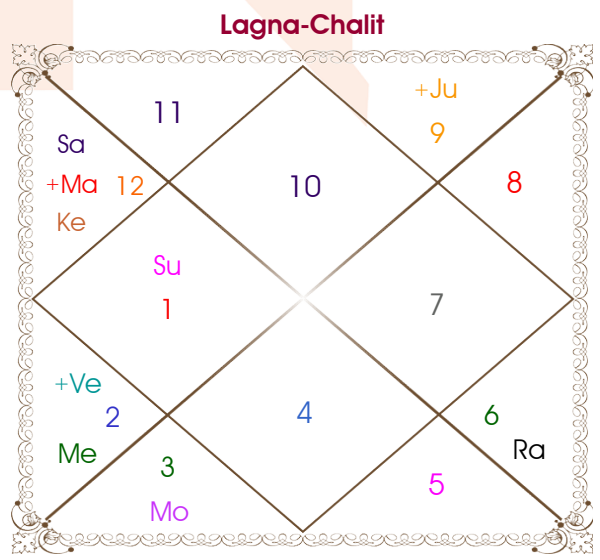

A

Kanika

Model: Web-FreeMatching

Order No: 121644108

Male : \_\_\_\_\_ Sex \_\_\_\_\_ : Female  
 07/03/1994 : \_\_\_\_\_ Date of Birth \_\_\_\_\_ : 23-24/04/1996  
 Monday : \_\_\_\_\_ Day \_\_\_\_\_ : Tue-Wednesday  
 Hour 22:40:00 : \_\_\_\_\_ Time of Birth \_\_\_\_\_ : 00:45:00 Hour  
 Ghati 39:58:32 : \_\_\_\_\_ Time of Birth(Ghati) \_\_\_\_\_ : 47:23:02 Ghati  
 India : \_\_\_\_\_ Country \_\_\_\_\_ : India  
 Delhi : \_\_\_\_\_ City \_\_\_\_\_ : Delhi  
 28:39:00 North : \_\_\_\_\_ Latitude \_\_\_\_\_ : 28:39:00 North  
 77:13:00 East : \_\_\_\_\_ Longitude \_\_\_\_\_ : 77:13:00 East  
 82:30:00 East : \_\_\_\_\_ Zone \_\_\_\_\_ : 82:30:00 East  
 Hour -00:21:08 : \_\_\_\_\_ Loc Time Corr \_\_\_\_\_ : -00:21:08 Hour  
 Hour 00:00:00 : \_\_\_\_\_ War Time Corr \_\_\_\_\_ : 00:00:00 Hour  
 06:40:35 : \_\_\_\_\_ Sunrise \_\_\_\_\_ : 05:47:47  
 18:23:44 : \_\_\_\_\_ Sunset \_\_\_\_\_ : 18:51:34  
 23:46:48 : \_\_\_\_\_ Lahiri Ayanamsa \_\_\_\_\_ : 23:48:24

Vimshottari Sun 4Y 4M 19D		Degree	Sign	Pln	Sign	Degree	Vimshottari Rahu 3Y 2M 21D	
<b>Rahu</b>		19:38:48	Lib	Asc	Cap	00:04:16	<b>Saturn</b>	
<b>27/07/2015</b>		23:07:10	Aqu	Sun	Ari	10:05:56	<b>15/07/2015</b>	
<b>26/07/2033</b>		00:15:11	Cap	Mon	Gem	17:36:42	<b>15/07/2034</b>	
Rahu	08/04/2018	06:25:17	Aqu	Mar	Pis	29:25:20	Saturn	18/07/2018
Jupiter	01/09/2020	29:09:37	Cap	Mer	Tau	00:08:49	Mercury	27/03/2021
Saturn	08/07/2023	20:47:46	Lib R	Jup	Sag	23:39:56	Ketu	06/05/2022
Mercury	25/01/2026	05:06:54	Pis	Ven	Tau	23:29:58	Venus	06/07/2025
Ketu	12/02/2027	10:45:25	Aqu	Sat	Pis	08:06:24	Sun	18/06/2026
Venus	12/02/2030	02:58:08	Sco R	Rah R	Vir	23:11:49	Moon	17/01/2028
Sun	07/01/2031	02:58:08	Tau R	Ket R	Pis	23:11:49	Mars	25/02/2029
Moon	08/07/2032	01:22:24	Cap	Ura	Cap	10:41:03	Rahu	02/01/2032
Mars	26/07/2033	28:55:55	Sag	Nep	Cap	03:56:16	Jupiter	15/07/2034
		04:16:54	Sco R	Plu R	Sco	08:41:06		