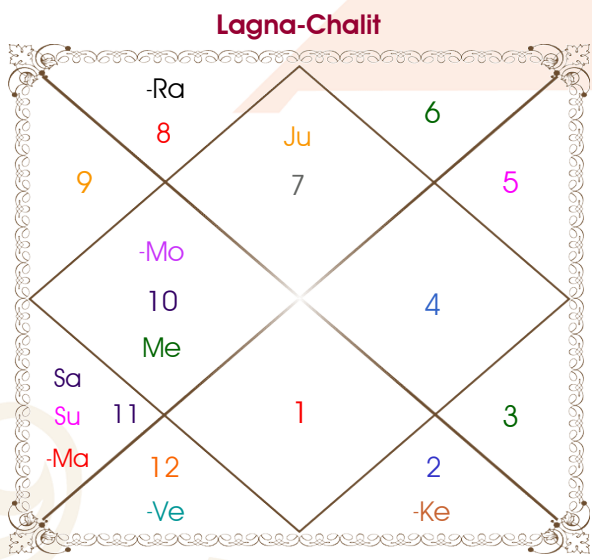

A

Kanika

Model: Web-FreeMatching

Order No: 121644108

Male : \_\_\_\_\_ Sex \_\_\_\_\_ : Female  
 07/03/1994 : \_\_\_\_\_ Date of Birth \_\_\_\_\_ : 23-24/04/1996  
 Monday : \_\_\_\_\_ Day \_\_\_\_\_ : Tue-Wednesday  
 Hour 22:40:00 : \_\_\_\_\_ Time of Birth \_\_\_\_\_ : 00:45:00 Hour  
 Ghati 39:58:32 : \_\_\_\_\_ Time of Birth(Ghati) \_\_\_\_\_ : 47:23:02 Ghati  
 India : \_\_\_\_\_ Country \_\_\_\_\_ : India  
 Delhi : \_\_\_\_\_ City \_\_\_\_\_ : Delhi  
 28:39:00 North : \_\_\_\_\_ Latitude \_\_\_\_\_ : 28:39:00 North  
 77:13:00 East : \_\_\_\_\_ Longitude \_\_\_\_\_ : 77:13:00 East  
 82:30:00 East : \_\_\_\_\_ Zone \_\_\_\_\_ : 82:30:00 East  
 Hour -00:21:08 : \_\_\_\_\_ Loc Time Corr \_\_\_\_\_ : -00:21:08 Hour  
 Hour 00:00:00 : \_\_\_\_\_ War Time Corr \_\_\_\_\_ : 00:00:00 Hour  
 06:40:35 : \_\_\_\_\_ Sunrise \_\_\_\_\_ : 05:47:47  
 18:23:44 : \_\_\_\_\_ Sunset \_\_\_\_\_ : 18:51:34  
 23:46:48 : \_\_\_\_\_ Lahiri Ayanamsa \_\_\_\_\_ : 23:48:24

Vimshottari Sun 4Y 4M 19D		Degree	Sign	Pln	Sign	Degree	Vimshottari Rahu 3Y 2M 21D	
<b>Rahu</b>		19:38:48	Lib	Asc	Cap	00:04:16	<b>Saturn</b>	
<b>27/07/2015</b>		23:07:10	Aqu	Sun	Ari	10:05:56	<b>15/07/2015</b>	
<b>26/07/2033</b>		00:15:11	Cap	Mon	Gem	17:36:42	<b>15/07/2034</b>	
Rahu	08/04/2018	06:25:17	Aqu	Mar	Pis	29:25:20	Saturn	18/07/2018
Jupiter	01/09/2020	29:09:37	Cap	Mer	Tau	00:08:49	Mercury	27/03/2021
Saturn	08/07/2023	20:47:46	Lib R	Jup	Sag	23:39:56	Ketu	06/05/2022
Mercury	25/01/2026	05:06:54	Pis	Ven	Tau	23:29:58	Venus	06/07/2025
Ketu	12/02/2027	10:45:25	Aqu	Sat	Pis	08:06:24	Sun	18/06/2026
Venus	12/02/2030	02:58:08	Sco R	Rah R	Vir	23:11:49	Moon	17/01/2028
Sun	07/01/2031	02:58:08	Tau R	Ket R	Pis	23:11:49	Mars	25/02/2029
Moon	08/07/2032	01:22:24	Cap	Ura	Cap	10:41:03	Rahu	02/01/2032
Mars	26/07/2033	28:55:55	Sag	Nep	Cap	03:56:16	Jupiter	15/07/2034
		04:16:54	Sco R	Plu R	Sco	08:41:06		