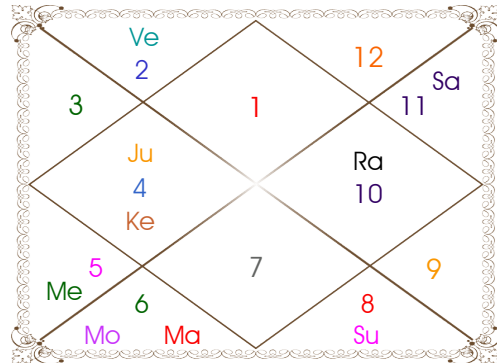

Planetary Degrees and their Positions

Pl	R	C	Rasi	Degree	Speed	Nak	Pad	No.	RL	NL	Sub	Dignity
Asc			Sag	00:58:15	330:55:00	Moola	1	19	Jup	Ket	Ven	---
Sun			Lib	03:51:20	00:59:41	Chitra	4	14	Ven	Mar	Ven	Dblitted
Mon			Scor	09:16:47	12:44:47	Anuradha	2	17	Mar	Sat	Ven	Dblitted
Mar			Can	08:12:36	00:29:03	Pushya	2	8	Mon	Sat	Ven	Dblitted
Mer			Vir	23:37:58	01:42:08	Chitra	1	14	Mer	Mar	Mar	OwnSign
Jup			Cap	23:16:25	00:01:36	Shravana	4	22	Sat	Mon	Sun	Dblitted
Ven			Vir	13:40:17	01:14:38	Hasta	2	13	Mer	Mon	Rah	Dblitted
Sat			Vir	05:02:35	00:06:52	U Phal	3	12	Mer	Sun	Sat	FrSign
Rah	R		Cap	01:12:28	00:09:04	U Sadha	2	21	Sat	Sun	Rah	FrSign
Ket	R		Can	01:12:28	00:09:04	Punrvasu	4	7	Mon	Jup	Mar	FrSign
Ura	R		Aqu	29:23:46	00:01:51	P Bhad	3	25	Sat	Jup	Sun	---
Nep	R		Cap	29:45:10	00:00:29	Dhanish	2	23	Sat	Mar	Sat	---
Plu			Sag	07:03:50	00:01:12	Moola	3	19	Jup	Ket	Rah	---
Mid Heaven			Vir	01:30:46	--	U Phal	--	12	Mer	Sun	Jup	--

R-Retrograde S-Stationary

C- Combust D-Deep Combust

Rahu : True

Lahiri Ayanamsa : 23:59:52

Lagna-Chalit

Moon Chart

Navamsa Chart

Vimshottari Dasha