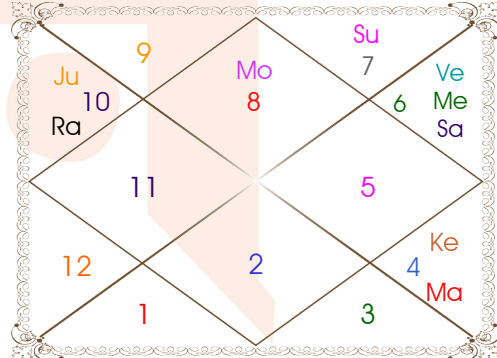

Latitude _____: 03:09:00 North
Longitude _____: 101:41:00 East
Zone _____: 120:00:00 East
Loc Time Corr _____: -01:13:16 Hour
War Time Corr _____: 00:00:00 Hour
Local Mean Time ____: 09:44:44 Hour
Equation of Time ____: 00:15:23 Hour
Siderial Time _____: 11:43:30 Hour
Sunrise _____: 07:01:12 Hour
Sunset _____: 18:58:40 Hour
Day Duration _____: 11:57:28 Hour
Sun Pos. (Ayan) _____: Dakshinayan
Sun Pos. (Gola) _____: Dakshin
Season _____: Sharad
Sun Degree _____: 03:51:20 Libra
Ascendent Degree ____: 00:58:15 Sagittarius

Planetary Degrees and their Positions

Pl	R	C	Rasi	Degree	Speed	Nak	Pad	No.	RL	NL	Sub	Dignity
Asc			Sag	00:58:15	330:55:00	Moola	1	19	Jup	Ket	Ven	---
Sun			Lib	03:51:20	00:59:41	Chitra	4	14	Ven	Mar	Ven	Dblitted
Mon			Scor	09:16:47	12:44:47	Anuradha	2	17	Mar	Sat	Ven	Dblitted
Mar			Can	08:12:36	00:29:03	Pushya	2	8	Mon	Sat	Ven	Dblitted
Mer			Vir	23:37:58	01:42:08	Chitra	1	14	Mer	Mar	Mar	OwnSign
Jup			Cap	23:16:25	00:01:36	Shravana	4	22	Sat	Mon	Sun	Dblitted
Ven			Vir	13:40:17	01:14:38	Hasta	2	13	Mer	Mon	Rah	Dblitted
Sat			Vir	05:02:35	00:06:52	U Phal	3	12	Mer	Sun	Sat	FrSign
Rah	R		Cap	01:12:28	00:09:04	U Sadha	2	21	Sat	Sun	Rah	FrSign
Ket	R		Can	01:12:28	00:09:04	Punrvasu	4	7	Mon	Jup	Mar	FrSign
Ura	R		Aqu	29:23:46	00:01:51	P Bhad	3	25	Sat	Jup	Sun	---
Nep	R		Cap	29:45:10	00:00:29	Dhanish	2	23	Sat	Mar	Sat	---
Plu			Sag	07:03:50	00:01:12	Moola	3	19	Jup	Ket	Rah	---
Mid Heaven			Vir	01:30:46	--	U Phal	--	12	Mer	Sun	Jup	--

R-Retrograde S-Stationary

C- Combust D-Deep Combust

Rahu : True

Lahiri Ayanamsa : 23:59:52

Lagna-Chalit

Moon Chart

Navamsa Chart

Vimshottari Dasha