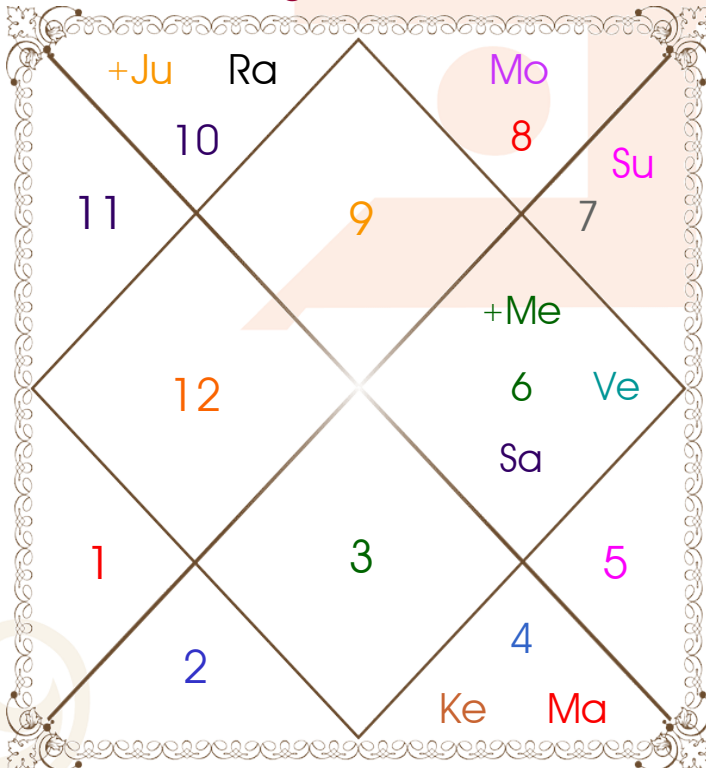

Planetary Degrees and their Positions

Pl	R	C	Rasi	Degree	Speed	Nak	Pad	No.	RL	NL	Sub	Dignity
Asc			Sag	00:58:15	330:55:00	Moola	1	19	Jup	Ket	Ven	---
Sun			Lib	03:51:20	00:59:41	Chitra	4	14	Ven	Mar	Ven	Dblitted
Mon			Scor	09:16:47	12:44:47	Anuradha	2	17	Mar	Sat	Ven	Dblitted
Mar			Can	08:12:36	00:29:03	Pushya	2	8	Mon	Sat	Ven	Dblitted
Mer			Vir	23:37:58	01:42:08	Chitra	1	14	Mer	Mar	Mar	OwnSign
Jup			Cap	23:16:25	00:01:36	Shravana	4	22	Sat	Mon	Sun	Dblitted
Ven			Vir	13:40:17	01:14:38	Hasta	2	13	Mer	Mon	Rah	Dblitted
Sat			Vir	05:02:35	00:06:52	U Phal	3	12	Mer	Sun	Sat	FrSign
Rah	R		Cap	01:12:28	00:09:04	U Sadha	2	21	Sat	Sun	Rah	FrSign
Ket	R		Can	01:12:28	00:09:04	Punrvasu	4	7	Mon	Jup	Mar	FrSign
Ura	R		Aqu	29:23:46	00:01:51	P Bhad	3	25	Sat	Jup	Sun	---
Nep	R		Cap	29:45:10	00:00:29	Dhanish	2	23	Sat	Mar	Sat	---
Plu			Sag	07:03:50	00:01:12	Moola	3	19	Jup	Ket	Rah	---
Mid Heaven			Vir	01:30:46	--	U Phal	--	12	Mer	Sun	Jup	--

R-Retrograde S-Stationary

C- Combust D-Deep Combust

Rahu : True

Lahiri Ayanamsa : 23:59:52

Lagna-Chalit