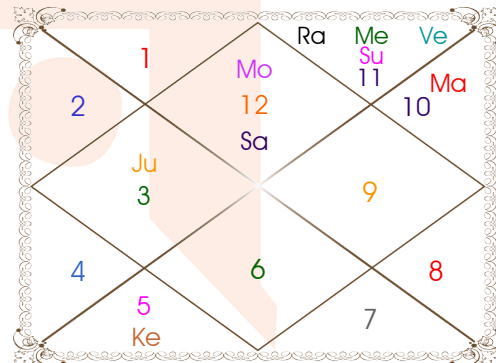

Planetary Degrees and their Positions

Pl	R	C	Rasi	Degree	Speed	Nak	Pad	No.	RL	NL	Sub	Dignity
Asc			Can	10:57:45	316:33:22	Pushya	3	8	Mon	Sat	Sun	---
Sun			Aqu	08:35:19	01:00:28	Satbisha	1	24	Sat	Rah	Rah	EnSign
Mon			Pis	28:21:36	13:58:09	Revati	4	27	Jup	Mer	Sat	NuSign
Mar		C	Cap	28:34:16	00:47:16	Dhanish	2	23	Sat	Mar	Sat	Exalted
Mer			Aqu	26:27:17	00:45:46	P Bhad	2	25	Sat	Jup	Ket	NuSign
Jup	R		Gem	21:22:22	00:03:26	Punrvsu	1	7	Mer	Jup	Jup	EnSign
Ven			Aqu	19:34:00	01:14:59	Satbisha	4	24	Sat	Rah	Mar	FrSign
Sat			Pis	06:36:52	00:06:55	U Bhad	1	26	Jup	Sat	Mer	NuSign
Rah			Aqu	14:44:23	00:00:41	Satbisha	3	24	Sat	Rah	Ket	FrSign
Ket			Leo	14:44:23	00:00:41	P Phal	1	11	Sun	Ven	Ven	EnSign
Ura			Tau	03:22:07	00:00:55	Krittika	3	3	Ven	Sun	Sat	---
Nep			Pis	06:33:15	00:02:04	U Bhad	1	26	Jup	Sat	Mer	---
Plu			Cap	10:05:52	00:01:44	Sravna	1	22	Sat	Mon	Mon	---
Mid Heaven			Ari	07:12:02	--	Asvini	--	1	Mar	Ket	Rah	--

R-Retrograde S-Stationary

C- Combust D-Deep Combust

Rahu : True

Lahiri Ayanamsa : 24:13:27

Lagna-Chalit

Moon Chart

Navamsa Chart

Vimshottari Dasha

Balance of Dasa : Mercury 2 Years 1 Months 2 Days

Mer 17 Years	Ket 7 Years	Ven 20 Years	Sun 6 Years	Mon 10 Years
21/02/2026	26/03/2028	27/03/2035	27/03/2055	26/03/2061
26/03/2028	27/03/2035	27/03/2055	26/03/2061	27/03/2071
00/00/0000	Ket 22/08/2028	Ven 26/07/2038	Sun 14/07/2055	Mon 25/01/2062
00/00/0000	Ven 22/10/2029	Sun 26/07/2039	Mon 13/01/2056	Mar 26/08/2062
00/00/0000	Sun 27/02/2030	Mon 26/03/2041	Mar 20/05/2056	Rah 25/02/2064
00/00/0000	Mon 28/09/2030	Mar 26/05/2042	Rah 13/04/2057	Jup 26/06/2065
00/00/0000	Mar 24/02/2031	Rah 26/05/2045	Jup 31/01/2058	Sat 25/01/2067
00/00/0000	Rah 14/03/2032	Jup 25/01/2048	Sat 13/01/2059	Mer 25/06/2068
00/00/0000	Jup 18/02/2033	Sat 27/03/2051	Mer 19/11/2059	Ket 24/01/2069
21/02/2026	Sat 29/03/2034	Mer 25/01/2054	Ket 26/03/2060	Ven 25/09/2070
Sat 26/03/2028	Mer 27/03/2035	Ket 27/03/2055	Ven 26/03/2061	Sun 27/03/2071