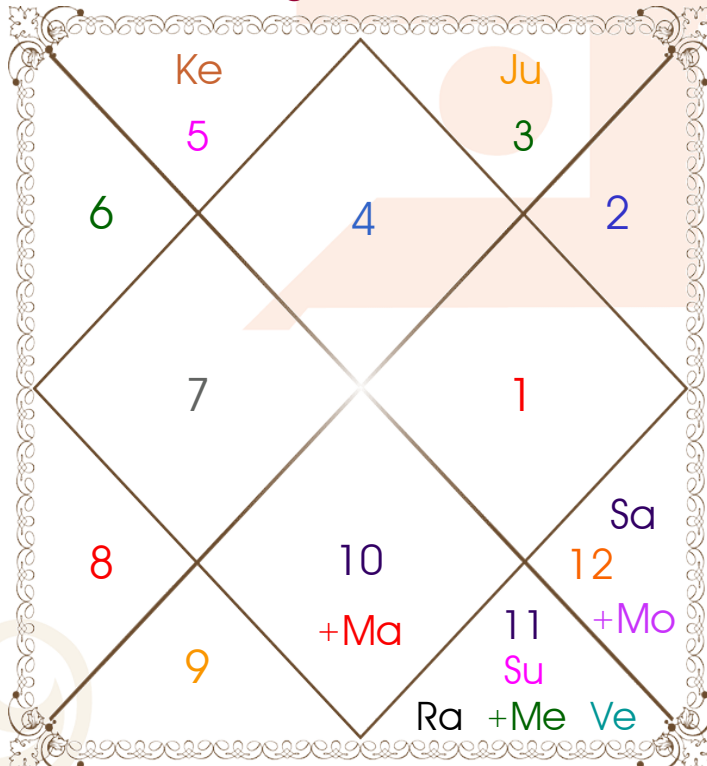

Planetary Degrees and their Positions

Pl	R	C	Rasi	Degree	Speed	Nak	Pad	No.	RL	NL	Sub	Dignity
Asc			Can	10:57:45	316:33:22	Pushya	3	8	Mon	Sat	Sun	---
Sun			Aqu	08:35:19	01:00:28	Satbisha	1	24	Sat	Rah	Rah	EnSign
Mon			Pis	28:21:36	13:58:09	Revati	4	27	Jup	Mer	Sat	NuSign
Mar		C	Cap	28:34:16	00:47:16	Dhanish	2	23	Sat	Mar	Sat	Exalted
Mer			Aqu	26:27:17	00:45:46	P Bhad	2	25	Sat	Jup	Ket	NuSign
Jup	R		Gem	21:22:22	00:03:26	Punrvsu	1	7	Mer	Jup	Jup	EnSign
Ven			Aqu	19:34:00	01:14:59	Satbisha	4	24	Sat	Rah	Mar	FrSign
Sat			Pis	06:36:52	00:06:55	U Bhad	1	26	Jup	Sat	Mer	NuSign
Rah			Aqu	14:44:23	00:00:41	Satbisha	3	24	Sat	Rah	Ket	FrSign
Ket			Leo	14:44:23	00:00:41	P Phal	1	11	Sun	Ven	Ven	EnSign
Ura			Tau	03:22:07	00:00:55	Krittika	3	3	Ven	Sun	Sat	---
Nep			Pis	06:33:15	00:02:04	U Bhad	1	26	Jup	Sat	Mer	---
Plu			Cap	10:05:52	00:01:44	Sravna	1	22	Sat	Mon	Mon	---
Mid Heaven			Ari	07:12:02	--	Asvini	--	1	Mar	Ket	Rah	--

R-Retrograde S-Stationary

C- Combust D-Deep Combust

Rahu : True

Lahiri Ayanamsa : 24:13:27

Lagna-Chalit