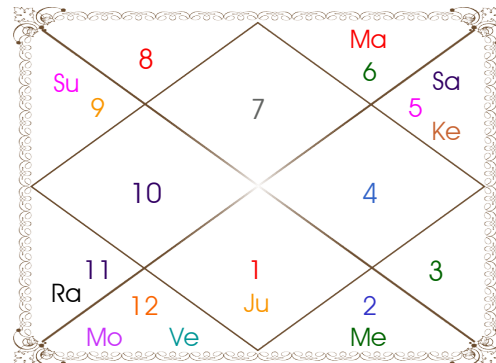

Planetary Degrees and their Positions

Pl	R	C	Rasi	Degree	Speed	Nak	Pad	No.	RL	NL	Sub	Dignity
Asc			Can	10:57:45	316:33:22	Pushya	3	8	Mon	Sat	Sun	---
Sun			Aqu	08:35:19	01:00:28	Satbisha	1	24	Sat	Rah	Rah	EnSign
Mon			Pis	28:21:36	13:58:09	Revati	4	27	Jup	Mer	Sat	NuSign
Mar		C	Cap	28:34:16	00:47:16	Dhanish	2	23	Sat	Mar	Sat	Exalted
Mer			Aqu	26:27:17	00:45:46	P Bhad	2	25	Sat	Jup	Ket	NuSign
Jup	R		Gem	21:22:22	00:03:26	Punrvsu	1	7	Mer	Jup	Jup	EnSign
Ven			Aqu	19:34:00	01:14:59	Satbisha	4	24	Sat	Rah	Mar	FrSign
Sat			Pis	06:36:52	00:06:55	U Bhad	1	26	Jup	Sat	Mer	NuSign
Rah			Aqu	14:44:23	00:00:41	Satbisha	3	24	Sat	Rah	Ket	FrSign
Ket			Leo	14:44:23	00:00:41	P Phal	1	11	Sun	Ven	Ven	EnSign
Ura			Tau	03:22:07	00:00:55	Krittika	3	3	Ven	Sun	Sat	---
Nep			Pis	06:33:15	00:02:04	U Bhad	1	26	Jup	Sat	Mer	---
Plu			Cap	10:05:52	00:01:44	Sravna	1	22	Sat	Mon	Mon	---
Mid Heaven			Ari	07:12:02	--	Asvini	--	1	Mar	Ket	Rah	--

R-Retrograde S-Stationary

C- Combust D-Deep Combust

Rahu : True

Lahiri Ayanamsa : 24:13:27

Lagna-Chalit

Moon Chart

Navamsa Chart

Vimshottari Dasha

Balance of Dasa : Mercury 2 Years 1 Months 2 Days

Mer 17 Years	Ket 7 Years	Ven 20 Years	Sun 6 Years	Mon 10 Years
21/02/2026	26/03/2028	27/03/2035	27/03/2055	26/03/2061
26/03/2028	27/03/2035	27/03/2055	26/03/2061	27/03/2071
00/00/0000	Ket 22/08/2028	Ven 26/07/2038	Sun 14/07/2055	Mon 25/01/2062
00/00/0000	Ven 22/10/2029	Sun 26/07/2039	Mon 13/01/2056	Mar 26/08/2062
00/00/0000	Sun 27/02/2030	Mon 26/03/2041	Mar 20/05/2056	Rah 25/02/2064
00/00/0000	Mon 28/09/2030	Mar 26/05/2042	Rah 13/04/2057	Jup 26/06/2065
00/00/0000	Mar 24/02/2031	Rah 26/05/2045	Jup 31/01/2058	Sat 25/01/2067
00/00/0000	Rah 14/03/2032	Jup 25/01/2048	Sat 13/01/2059	Mer 25/06/2068
00/00/0000	Jup 18/02/2033	Sat 27/03/2051	Mer 19/11/2059	Ket 24/01/2069
21/02/2026	Sat 29/03/2034	Mer 25/01/2054	Ket 26/03/2060	Ven 25/09/2070
Sat 26/03/2028	Mer 27/03/2035	Ket 27/03/2055	Ven 26/03/2061	Sun 27/03/2071