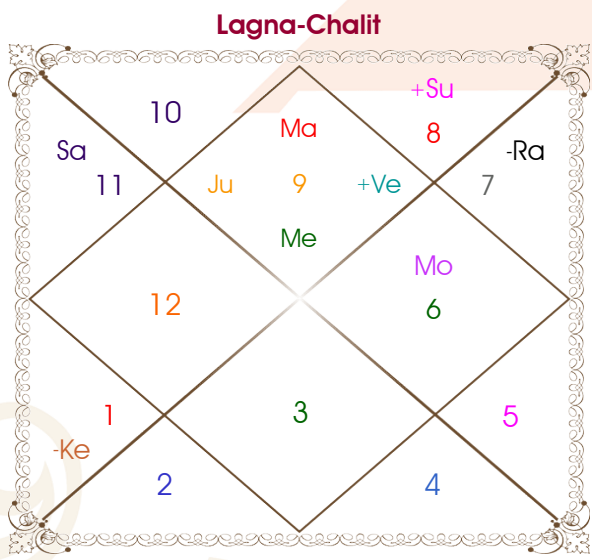

Mr. Vaibhav

CHANCHAL SHARMA

Model: Web-FreeMatching

Order No: 121641010

Male : \_\_\_\_\_ Sex \_\_\_\_\_ : Female  
 16/12/1995 : \_\_\_\_\_ Date of Birth \_\_\_\_\_ : 10/07/1996  
 Saturday : \_\_\_\_\_ Day \_\_\_\_\_ : Wednesday  
 Hour 07:31:00 : \_\_\_\_\_ Time of Birth \_\_\_\_\_ : 06:01:00 Hour  
 Ghati 01:00:46 : \_\_\_\_\_ Time of Birth(Ghati) \_\_\_\_\_ : 01:24:57 Ghati  
 India : \_\_\_\_\_ Country \_\_\_\_\_ : India  
 Muzaffarnagar : \_\_\_\_\_ City \_\_\_\_\_ : Delhi  
 29:28:00 North : \_\_\_\_\_ Latitude \_\_\_\_\_ : 28:39:00 North  
 77:42:00 East : \_\_\_\_\_ Longitude \_\_\_\_\_ : 77:13:00 East  
 82:30:00 East : \_\_\_\_\_ Zone \_\_\_\_\_ : 82:30:00 East  
 Hour -00:19:12 : \_\_\_\_\_ Loc Time Corr \_\_\_\_\_ : -00:21:08 Hour  
 Hour 00:00:00 : \_\_\_\_\_ War Time Corr \_\_\_\_\_ : 00:00:00 Hour  
 07:06:41 : \_\_\_\_\_ Sunrise \_\_\_\_\_ : 05:30:47  
 17:22:31 : \_\_\_\_\_ Sunset \_\_\_\_\_ : 19:21:56  
 23:48:08 : \_\_\_\_\_ Lahiri Ayanamsa \_\_\_\_\_ : 23:48:35

Vimshottari Sun 0Y 0M 17D		Degree	Sign	Pln	Sign	Degree	Vimshottari Venus 8Y 6M 24D	
<b>Rahu</b>		04:23:29	Sag	Asc	Gem	29:50:59	<b>Mars</b>	
<b>02/01/2013</b>		29:49:18	Sco	Sun	Gem	24:13:48	<b>02/02/2021</b>	
<b>02/01/2031</b>		09:53:35	Vir	Mon	Ari	20:57:20	<b>02/02/2028</b>	
Rahu	15/09/2015	18:01:58	Sag	Mar	Tau	25:26:55	Mars	01/07/2021
Jupiter	07/02/2018	12:21:37	Sag	Mer	Gem	22:35:51	Rahu	19/07/2022
Saturn	14/12/2020	02:02:59	Sag	Jup R	Sag	18:14:45	Jupiter	25/06/2023
Mercury	04/07/2023	29:10:15	Sag	Ven	Tau	19:04:10	Saturn	03/08/2024
Ketu	21/07/2024	24:42:51	Aqu	Sat	Pis	13:31:28	Mercury	31/07/2025
Venus	22/07/2027	00:46:53	Lib	Rah R	Vir	18:28:57	Ketu	27/12/2025
Sun	15/06/2028	00:46:53	Ari	Ket R	Pis	18:28:57	Venus	27/02/2027
Moon	15/12/2029	04:41:28	Cap	Ura R	Cap	09:23:52	Sun	04/07/2027
Mars	02/01/2031	00:18:40	Cap	Nep R	Cap	02:47:24	Moon	02/02/2028
		07:34:55	Sco	Plu R	Sco	06:47:15		