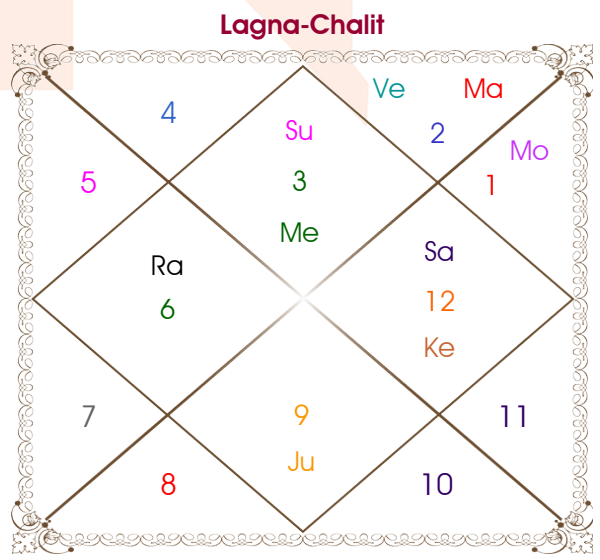

Mr. Vaibhav

CHANCHAL SHARMA

Model: Web-FreeMatching

Order No: 121641010

Male : \_\_\_\_\_ Sex \_\_\_\_\_ : Female  
 16/12/1995 : \_\_\_\_\_ Date of Birth \_\_\_\_\_ : 10/07/1996  
 Saturday : \_\_\_\_\_ Day \_\_\_\_\_ : Wednesday  
 Hour 07:31:00 : \_\_\_\_\_ Time of Birth \_\_\_\_\_ : 06:01:00 Hour  
 Ghati 01:00:46 : \_\_\_\_\_ Time of Birth(Ghati) \_\_\_\_\_ : 01:24:57 Ghati  
 India : \_\_\_\_\_ Country \_\_\_\_\_ : India  
 Muzaffarnagar : \_\_\_\_\_ City \_\_\_\_\_ : Delhi  
 29:28:00 North : \_\_\_\_\_ Latitude \_\_\_\_\_ : 28:39:00 North  
 77:42:00 East : \_\_\_\_\_ Longitude \_\_\_\_\_ : 77:13:00 East  
 82:30:00 East : \_\_\_\_\_ Zone \_\_\_\_\_ : 82:30:00 East  
 Hour -00:19:12 : \_\_\_\_\_ Loc Time Corr \_\_\_\_\_ : -00:21:08 Hour  
 Hour 00:00:00 : \_\_\_\_\_ War Time Corr \_\_\_\_\_ : 00:00:00 Hour  
 07:06:41 : \_\_\_\_\_ Sunrise \_\_\_\_\_ : 05:30:47  
 17:22:31 : \_\_\_\_\_ Sunset \_\_\_\_\_ : 19:21:56  
 23:48:08 : \_\_\_\_\_ Lahiri Ayanamsa \_\_\_\_\_ : 23:48:35

Vimshottari Sun 0Y 0M 17D		Degree	Sign	Pln	Sign	Degree	Vimshottari Venus 8Y 6M 24D	
<b>Rahu</b>		04:23:29	Sag	Asc	Gem	29:50:59	<b>Mars</b>	
<b>02/01/2013</b>		29:49:18	Sco	Sun	Gem	24:13:48	<b>02/02/2021</b>	
<b>02/01/2031</b>		09:53:35	Vir	Mon	Ari	20:57:20	<b>02/02/2028</b>	
Rahu	15/09/2015	18:01:58	Sag	Mar	Tau	25:26:55	Mars	01/07/2021
Jupiter	07/02/2018	12:21:37	Sag	Mer	Gem	22:35:51	Rahu	19/07/2022
Saturn	14/12/2020	02:02:59	Sag	Jup R	Sag	18:14:45	Jupiter	25/06/2023
Mercury	04/07/2023	29:10:15	Sag	Ven	Tau	19:04:10	Saturn	03/08/2024
Ketu	21/07/2024	24:42:51	Aqu	Sat	Pis	13:31:28	Mercury	31/07/2025
Venus	22/07/2027	00:46:53	Lib	Rah R	Vir	18:28:57	Ketu	27/12/2025
Sun	15/06/2028	00:46:53	Ari	Ket R	Pis	18:28:57	Venus	27/02/2027
Moon	15/12/2029	04:41:28	Cap	Ura R	Cap	09:23:52	Sun	04/07/2027
Mars	02/01/2031	00:18:40	Cap	Nep R	Cap	02:47:24	Moon	02/02/2028
		07:34:55	Sco	Plu R	Sco	06:47:15		