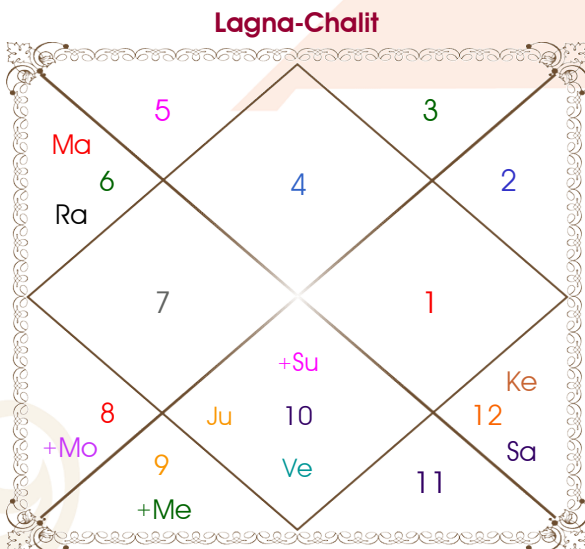

Mr.anket

Ms. Simran

Model: Web-FreeMatching

Order No: 121641008

Male : \_\_\_\_\_ Sex \_\_\_\_\_ : Female  
 03/02/1997 : \_\_\_\_\_ Date of Birth \_\_\_\_\_ : 29-30/10/1998  
 Monday : \_\_\_\_\_ Day \_\_\_\_\_ : Thu-Friday  
 Hour 16:53:00 : \_\_\_\_\_ Time of Birth \_\_\_\_\_ : 03:22:00 Hour  
 Ghati 24:21:18 : \_\_\_\_\_ Time of Birth(Ghati) \_\_\_\_\_ : 52:07:33 Ghati  
 India : \_\_\_\_\_ Country \_\_\_\_\_ : India  
 Delhi : \_\_\_\_\_ City \_\_\_\_\_ : Delhi  
 28:39:00 North : \_\_\_\_\_ Latitude \_\_\_\_\_ : 28:39:00 North  
 77:13:00 East : \_\_\_\_\_ Longitude \_\_\_\_\_ : 77:13:00 East  
 82:30:00 East : \_\_\_\_\_ Zone \_\_\_\_\_ : 82:30:00 East  
 Hour -00:21:08 : \_\_\_\_\_ Loc Time Corr \_\_\_\_\_ : -00:21:08 Hour  
 Hour 00:00:00 : \_\_\_\_\_ War Time Corr \_\_\_\_\_ : 00:00:00 Hour  
 07:08:28 : \_\_\_\_\_ Sunrise \_\_\_\_\_ : 06:30:58  
 18:00:58 : \_\_\_\_\_ Sunset \_\_\_\_\_ : 17:38:36  
 23:49:01 : \_\_\_\_\_ Lahiri Ayanamsa \_\_\_\_\_ : 23:50:16

Vimshottari Mercury 8Y 2M 17D		Degree	Sign	Pln	Sign	Degree	Vimshottari Mars 3Y 6M 30D	
<b>Venus</b>		20:51:35	Cap	Sun	Lib	12:26:02	<b>Jupiter</b>	
<b>22/04/2012</b>		23:33:27	Sco	Mon	Cap	29:50:31	<b>30/05/2020</b>	
<b>22/04/2032</b>		12:03:56	Vir	Mar	Leo	19:40:07	<b>30/05/2036</b>	
Venus	23/08/2015	28:10:20	Sag	Mer	Sco	02:27:14	Jupiter	18/07/2022
Sun	22/08/2016	09:11:45	Cap	Jup R	Aqu	24:41:15	Saturn	28/01/2025
Moon	23/04/2018	06:32:40	Cap	Ven	Lib	12:21:53	Mercury	06/05/2027
Mars	23/06/2019	10:01:02	Pis	Sat R	Ari	05:50:01	Ketu	11/04/2028
Rahu	23/06/2022	05:55:31	Vir R	Rah	Leo	05:07:09	Venus	11/12/2030
Jupiter	21/02/2025	05:55:31	Pis R	Ket	Aqu	05:07:09	Sun	29/09/2031
Saturn	22/04/2028	11:23:20	Cap	Ura	Cap	15:01:27	Moon	28/01/2033
Mercury	21/02/2031	04:16:09	Cap	Nep	Cap	05:38:25	Mars	04/01/2034
Ketu	22/04/2032	11:28:05	Sco	Plu	Sco	12:53:44	Rahu	30/05/2036