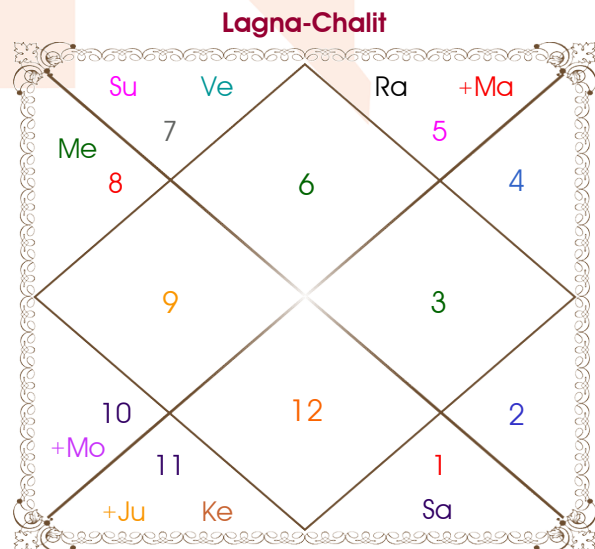

Mr.anket

Ms. Simran

Model: Web-FreeMatching

Order No: 121641008

Male : \_\_\_\_\_ Sex \_\_\_\_\_ : Female  
 03/02/1997 : \_\_\_\_\_ Date of Birth \_\_\_\_\_ : 29-30/10/1998  
 Monday : \_\_\_\_\_ Day \_\_\_\_\_ : Thu-Friday  
 Hour 16:53:00 : \_\_\_\_\_ Time of Birth \_\_\_\_\_ : 03:22:00 Hour  
 Ghati 24:21:18 : \_\_\_\_\_ Time of Birth(Ghati) \_\_\_\_\_ : 52:07:33 Ghati  
 India : \_\_\_\_\_ Country \_\_\_\_\_ : India  
 Delhi : \_\_\_\_\_ City \_\_\_\_\_ : Delhi  
 28:39:00 North : \_\_\_\_\_ Latitude \_\_\_\_\_ : 28:39:00 North  
 77:13:00 East : \_\_\_\_\_ Longitude \_\_\_\_\_ : 77:13:00 East  
 82:30:00 East : \_\_\_\_\_ Zone \_\_\_\_\_ : 82:30:00 East  
 Hour -00:21:08 : \_\_\_\_\_ Loc Time Corr \_\_\_\_\_ : -00:21:08 Hour  
 Hour 00:00:00 : \_\_\_\_\_ War Time Corr \_\_\_\_\_ : 00:00:00 Hour  
 07:08:28 : \_\_\_\_\_ Sunrise \_\_\_\_\_ : 06:30:58  
 18:00:58 : \_\_\_\_\_ Sunset \_\_\_\_\_ : 17:38:36  
 23:49:01 : \_\_\_\_\_ Lahiri Ayanamsa \_\_\_\_\_ : 23:50:16

Vimshottari Mercury 8Y 2M 17D		Degree	Sign	Pln	Sign	Degree	Vimshottari Mars 3Y 6M 30D	
<b>Venus</b>		20:51:35	Cap	Sun	Lib	12:26:02	<b>Jupiter</b>	
<b>22/04/2012</b>		23:33:27	Sco	Mon	Cap	29:50:31	<b>30/05/2020</b>	
<b>22/04/2032</b>		12:03:56	Vir	Mar	Leo	19:40:07	<b>30/05/2036</b>	
Venus	23/08/2015	28:10:20	Sag	Mer	Sco	02:27:14	Jupiter	18/07/2022
Sun	22/08/2016	09:11:45	Cap	Jup R	Aqu	24:41:15	Saturn	28/01/2025
Moon	23/04/2018	06:32:40	Cap	Ven	Lib	12:21:53	Mercury	06/05/2027
Mars	23/06/2019	10:01:02	Pis	Sat R	Ari	05:50:01	Ketu	11/04/2028
Rahu	23/06/2022	05:55:31	Vir R	Rah	Leo	05:07:09	Venus	11/12/2030
Jupiter	21/02/2025	05:55:31	Pis R	Ket	Aqu	05:07:09	Sun	29/09/2031
Saturn	22/04/2028	11:23:20	Cap	Ura	Cap	15:01:27	Moon	28/01/2033
Mercury	21/02/2031	04:16:09	Cap	Nep	Cap	05:38:25	Mars	04/01/2034
Ketu	22/04/2032	11:28:05	Sco	Plu	Sco	12:53:44	Rahu	30/05/2036