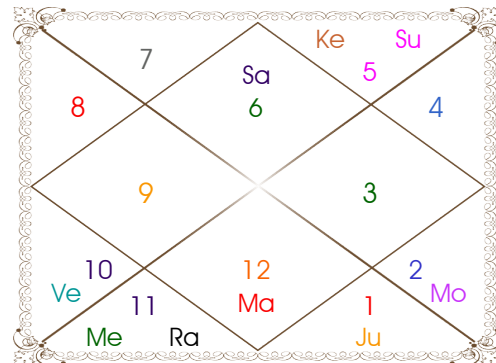

Paya(Rasi-Nak) ____: Iron - Iron

SunSign(West) ____: Pisces

Planetary Degrees and their Positions

Pl	R	C	Rasi	Degree	Speed	Nak	Pad	No.	RL	NL	Sub	Dignity
Asc			Can	07:42:43	306:56:19	Pushya	2	8	Mon	Sat	Ket	---
Sun			Pis	03:31:57	00:59:43	U Bhad	1	26	Jup	Sat	Sat	FrSign
Mon			Aqu	24:33:47	13:44:40	P Bhad	2	25	Sat	Jup	Mer	NuSign
Mar		C	Aqu	18:11:29	00:47:12	Satbisha	4	24	Sat	Rah	Mon	NuSign
Mer	R		Aqu	14:34:17	00:15:06	Satbisha	3	24	Sat	Rah	Ket	NuSign
Jup			Gem	20:56:49	00:01:24	Punrvsu	1	7	Mer	Jup	Jup	EnSign
Ven			Pis	20:34:02	01:14:21	Revati	2	27	Jup	Mer	Ven	Exalted
Sat		C	Pis	09:37:18	00:07:28	U Bhad	2	26	Jup	Sat	Ven	NuSign
Rah	R		Aqu	14:45:17	00:00:38	Satbisha	3	24	Sat	Rah	Ket	FrSign
Ket	R		Leo	14:45:17	00:00:38	P Phal	1	11	Sun	Ven	Ven	EnSign
Ura			Tau	03:59:59	00:02:05	Krittika	3	3	Ven	Sun	Sat	---
Nep			Pis	07:27:47	00:02:16	U Bhad	2	26	Jup	Sat	Ket	---
Plu			Cap	10:43:58	00:01:18	Sravna	1	22	Sat	Mon	Mon	---
Mid Heaven			Ari	00:29:23	--	Asvini	--	1	Mar	Ket	Ket	--

R-Retrograde S-Stationary

C- Combust D-Deep Combust

Rahu : True

Lahiri Ayanamsa : 24:13:30

Lagna-Chalit

Moon Chart

Navamsa Chart

Vimshottari Dasha

- ❖ The above dasa periods have been computed on the basis of Moon Degree. However, as per bhayat / bhabhog the balance of dasa is **Jup 10 Y 5 M 24 D**.
- ❖ The Dates given for Dasa periods show their endings. Divisions of Vimshottari Dasa for Complete 120 years are given here without any consideration of longevity.