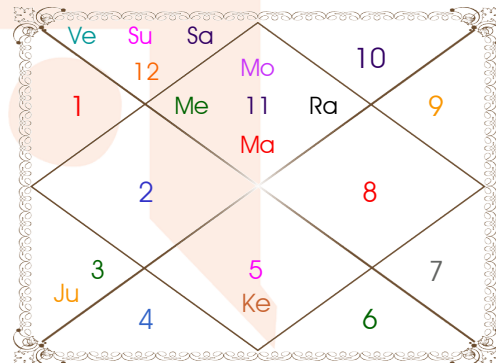

Paya(Rasi-Nak) ____: Iron - Iron

SunSign(West) ____: Pisces

Planetary Degrees and their Positions

Pl	R	C	Rasi	Degree	Speed	Nak	Pad	No.	RL	NL	Sub	Dignity
Asc			Can	07:42:43	306:56:19	Pushya	2	8	Mon	Sat	Ket	---
Sun			Pis	03:31:57	00:59:43	U Bhad	1	26	Jup	Sat	Sat	FrSign
Mon			Aqu	24:33:47	13:44:40	P Bhad	2	25	Sat	Jup	Mer	NuSign
Mar		C	Aqu	18:11:29	00:47:12	Satbisha	4	24	Sat	Rah	Mon	NuSign
Mer	R		Aqu	14:34:17	00:15:06	Satbisha	3	24	Sat	Rah	Ket	NuSign
Jup			Gem	20:56:49	00:01:24	Punrvsu	1	7	Mer	Jup	Jup	EnSign
Ven			Pis	20:34:02	01:14:21	Revati	2	27	Jup	Mer	Ven	Exalted
Sat		C	Pis	09:37:18	00:07:28	U Bhad	2	26	Jup	Sat	Ven	NuSign
Rah	R		Aqu	14:45:17	00:00:38	Satbisha	3	24	Sat	Rah	Ket	FrSign
Ket	R		Leo	14:45:17	00:00:38	P Phal	1	11	Sun	Ven	Ven	EnSign
Ura			Tau	03:59:59	00:02:05	Krittika	3	3	Ven	Sun	Sat	---
Nep			Pis	07:27:47	00:02:16	U Bhad	2	26	Jup	Sat	Ket	---
Plu			Cap	10:43:58	00:01:18	Sravna	1	22	Sat	Mon	Mon	---
Mid Heaven			Ari	00:29:23	--	Asvini	--	1	Mar	Ket	Ket	--

R-Retrograde S-Stationary

C- Combust D-Deep Combust

Rahu : True

Lahiri Ayanamsa : 24:13:30

Lagna-Chalit

Moon Chart

Navamsa Chart

Vimshottari Dasha

- ❖ The above dasa periods have been computed on the basis of Moon Degree. However, as per bhayat / bhabhog the balance of dasa is **Jup 10 Y 5 M 24 D**.
- ❖ The Dates given for Dasa periods show their endings. Divisions of Vimshottari Dasa for Complete 120 years are given here without any consideration of longevity.