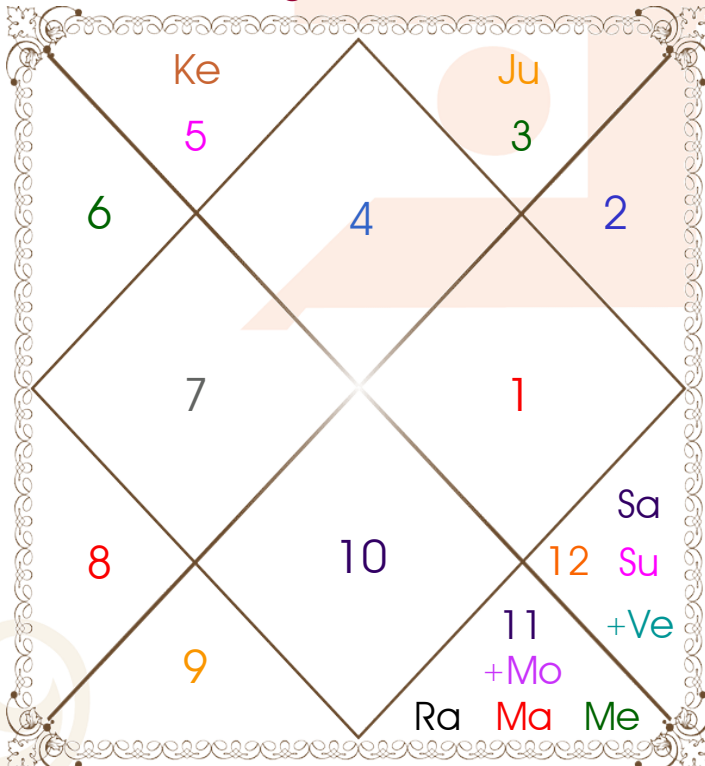

Planetary Degrees and their Positions

Pl	R	C	Rasi	Degree	Speed	Nak	Pad	No.	RL	NL	Sub	Dignity
Asc			Can	07:42:43	306:56:19	Pushya	2	8	Mon	Sat	Ket	---
Sun			Pis	03:31:57	00:59:43	U Bhad	1	26	Jup	Sat	Sat	FrSign
Mon			Aqu	24:33:47	13:44:40	P Bhad	2	25	Sat	Jup	Mer	NuSign
Mar		C	Aqu	18:11:29	00:47:12	Satbisha	4	24	Sat	Rah	Mon	NuSign
Mer	R		Aqu	14:34:17	00:15:06	Satbisha	3	24	Sat	Rah	Ket	NuSign
Jup			Gem	20:56:49	00:01:24	Punrvsu	1	7	Mer	Jup	Jup	EnSign
Ven			Pis	20:34:02	01:14:21	Revati	2	27	Jup	Mer	Ven	Exalted
Sat		C	Pis	09:37:18	00:07:28	U Bhad	2	26	Jup	Sat	Ven	NuSign
Rah	R		Aqu	14:45:17	00:00:38	Satbisha	3	24	Sat	Rah	Ket	FrSign
Ket	R		Leo	14:45:17	00:00:38	P Phal	1	11	Sun	Ven	Ven	EnSign
Ura			Tau	03:59:59	00:02:05	Krittika	3	3	Ven	Sun	Sat	---
Nep			Pis	07:27:47	00:02:16	U Bhad	2	26	Jup	Sat	Ket	---
Plu			Cap	10:43:58	00:01:18	Sravna	1	22	Sat	Mon	Mon	---
Mid Heaven			Ari	00:29:23	--	Asvini	--	1	Mar	Ket	Ket	--

R-Retrograde S-Stationary

C- Combust D-Deep Combust

Rahu : True

Lahiri Ayanamsa : 24:13:30

Lagna-Chalit