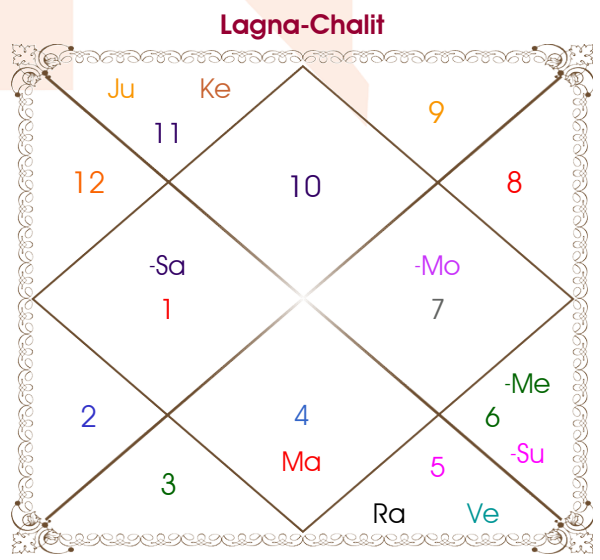

Vijjeet chordia

Aditi Kansal

Model: Web-FreeMatching

Order No: 121634204

Male : \_\_\_\_\_ Sex \_\_\_\_\_ : Female  
 02/05/1995 : \_\_\_\_\_ Date of Birth \_\_\_\_\_ : 23/09/1998  
 Tuesday : \_\_\_\_\_ Day \_\_\_\_\_ : Wednesday  
 Hour 15:15:00 : \_\_\_\_\_ Time of Birth \_\_\_\_\_ : 15:52:00 Hour  
 Ghati 23:56:38 : \_\_\_\_\_ Time of Birth(Ghati) \_\_\_\_\_ : 24:15:18 Ghati  
 India : \_\_\_\_\_ Country \_\_\_\_\_ : India  
 Delhi : \_\_\_\_\_ City \_\_\_\_\_ : Delhi  
 28:39:00 North : \_\_\_\_\_ Latitude \_\_\_\_\_ : 28:39:00 North  
 77:13:00 East : \_\_\_\_\_ Longitude \_\_\_\_\_ : 77:13:00 East  
 82:30:00 East : \_\_\_\_\_ Zone \_\_\_\_\_ : 82:30:00 East  
 Hour -00:21:08 : \_\_\_\_\_ Loc Time Corr \_\_\_\_\_ : -00:21:08 Hour  
 Hour 00:00:00 : \_\_\_\_\_ War Time Corr \_\_\_\_\_ : 00:00:00 Hour  
 05:40:20 : \_\_\_\_\_ Sunrise \_\_\_\_\_ : 06:09:52  
 18:56:30 : \_\_\_\_\_ Sunset \_\_\_\_\_ : 18:16:54  
 23:47:39 : \_\_\_\_\_ Lahiri Ayanamsa \_\_\_\_\_ : 23:50:12

## Ashtakoot Guna Chart

Koot	Male	Female	Max	Mark	Dosha	Area
Varan	Vaishya	Shoodra	1	1.00	--	Deeds
Vashya	Chatushpad	Manav	2	1.00	--	Nature
Tara	Atimitra	Sampat	3	3.00	--	Destiny
Yoni	Sarp	Vyaghr	4	2.00	--	Sex Life
Maitri	Venus	Venus	5	5.00	--	Relationship
Gana	Manushya	Rakshas	6	0.00	Yes	Sociality
Bhakut	Taurus	Libra	7	0.00	Yes	Life Style
Nadi	Antya	Madhya	8	8.00	--	Kids/Health
<b>Total:</b>			<b>36</b>	<b>20.00</b>		