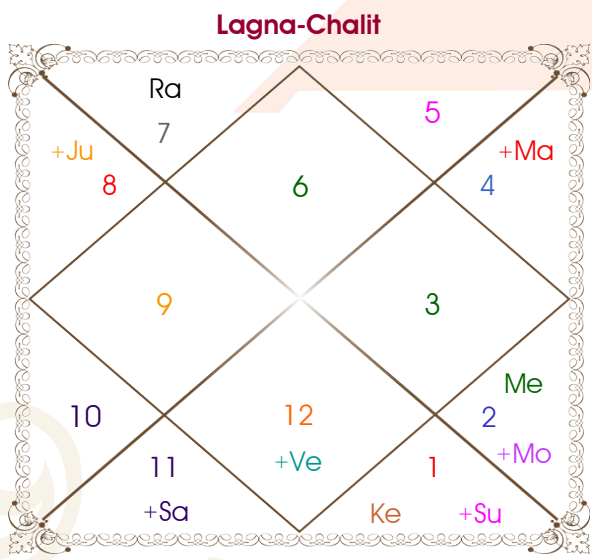

Vijjeet chordia

Aditi Kansal

Model: Web-FreeMatching

Order No: 121634204

Male : \_\_\_\_\_ Sex \_\_\_\_\_ : Female  
 02/05/1995 : \_\_\_\_\_ Date of Birth \_\_\_\_\_ : 23/09/1998  
 Tuesday : \_\_\_\_\_ Day \_\_\_\_\_ : Wednesday  
 Hour 15:15:00 : \_\_\_\_\_ Time of Birth \_\_\_\_\_ : 15:52:00 Hour  
 Ghati 23:56:38 : \_\_\_\_\_ Time of Birth(Ghati) \_\_\_\_\_ : 24:15:18 Ghati  
 India : \_\_\_\_\_ Country \_\_\_\_\_ : India  
 Delhi : \_\_\_\_\_ City \_\_\_\_\_ : Delhi  
 28:39:00 North : \_\_\_\_\_ Latitude \_\_\_\_\_ : 28:39:00 North  
 77:13:00 East : \_\_\_\_\_ Longitude \_\_\_\_\_ : 77:13:00 East  
 82:30:00 East : \_\_\_\_\_ Zone \_\_\_\_\_ : 82:30:00 East  
 Hour -00:21:08 : \_\_\_\_\_ Loc Time Corr \_\_\_\_\_ : -00:21:08 Hour  
 Hour 00:00:00 : \_\_\_\_\_ War Time Corr \_\_\_\_\_ : 00:00:00 Hour  
 05:40:20 : \_\_\_\_\_ Sunrise \_\_\_\_\_ : 06:09:52  
 18:56:30 : \_\_\_\_\_ Sunset \_\_\_\_\_ : 18:16:54  
 23:47:39 : \_\_\_\_\_ Lahiri Ayanamsa \_\_\_\_\_ : 23:50:12

## Ashtakoot Guna Chart

Koot	Male	Female	Max	Mark	Dosha	Area
Varan	Vaishya	Shoodra	1	1.00	--	Deeds
Vashya	Chatushpad	Manav	2	1.00	--	Nature
Tara	Atimitra	Sampat	3	3.00	--	Destiny
Yoni	Sarp	Vyaghr	4	2.00	--	Sex Life
Maitri	Venus	Venus	5	5.00	--	Relationship
Gana	Manushya	Rakshas	6	0.00	Yes	Sociality
Bhakut	Taurus	Libra	7	0.00	Yes	Life Style
Nadi	Antya	Madhya	8	8.00	--	Kids/Health
<b>Total:</b>			<b>36</b>	<b>20.00</b>		