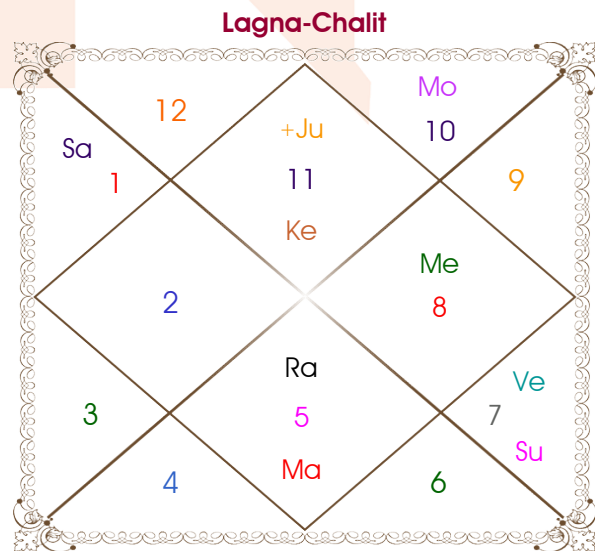

Arush Arora

Surbhi Grover

Model: Web-FreeMatching

Order No: 121629103

Male : \_\_\_\_\_ Sex \_\_\_\_\_ : Female  
 03/03/1995 : \_\_\_\_\_ Date of Birth \_\_\_\_\_ : 29/10/1998  
 Friday : \_\_\_\_\_ Day \_\_\_\_\_ : Thursday  
 Hour 17:10:00 : \_\_\_\_\_ Time of Birth \_\_\_\_\_ : 14:39:00 Hour  
 Ghati 26:00:46 : \_\_\_\_\_ Time of Birth(Ghati) \_\_\_\_\_ : 20:16:25 Ghati  
 India : \_\_\_\_\_ Country \_\_\_\_\_ : India  
 Yamunanagar : \_\_\_\_\_ City \_\_\_\_\_ : Abohar  
 30:07:00 North : \_\_\_\_\_ Latitude \_\_\_\_\_ : 30:09:00 North  
 77:18:00 East : \_\_\_\_\_ Longitude \_\_\_\_\_ : 74:11:00 East  
 82:30:00 East : \_\_\_\_\_ Zone \_\_\_\_\_ : 82:30:00 East  
 Hour -00:20:48 : \_\_\_\_\_ Loc Time Corr \_\_\_\_\_ : -00:33:16 Hour  
 Hour 00:00:00 : \_\_\_\_\_ War Time Corr \_\_\_\_\_ : 00:00:00 Hour  
 06:45:41 : \_\_\_\_\_ Sunrise \_\_\_\_\_ : 06:44:56  
 18:20:28 : \_\_\_\_\_ Sunset \_\_\_\_\_ : 17:48:53  
 23:47:34 : \_\_\_\_\_ Lahiri Ayanamsa \_\_\_\_\_ : 23:50:16

## Ashtakoot Guna Chart

Koot	Male	Female	Max	Mark	Dosha	Area
Varan	Vipra	Vaishya	1	1.00	--	Deeds
Vashya	Jalchar	Jalchar	2	2.00	--	Nature
Tara	Pratyari	Saadhak	3	1.50	--	Destiny
Yoni	Gau	Vanar	4	2.00	--	Sex Life
Maitri	Jupiter	Saturn	5	3.00	--	Relationship
Gana	Manushya	Deva	6	5.00	--	Sociality
Bhakut	Pisces	Capricorn	7	7.00	--	Life Style
Nadi	Madhya	Antya	8	8.00	--	Kids/Health
<b>Total:</b>			<b>36</b>	<b>29.50</b>		