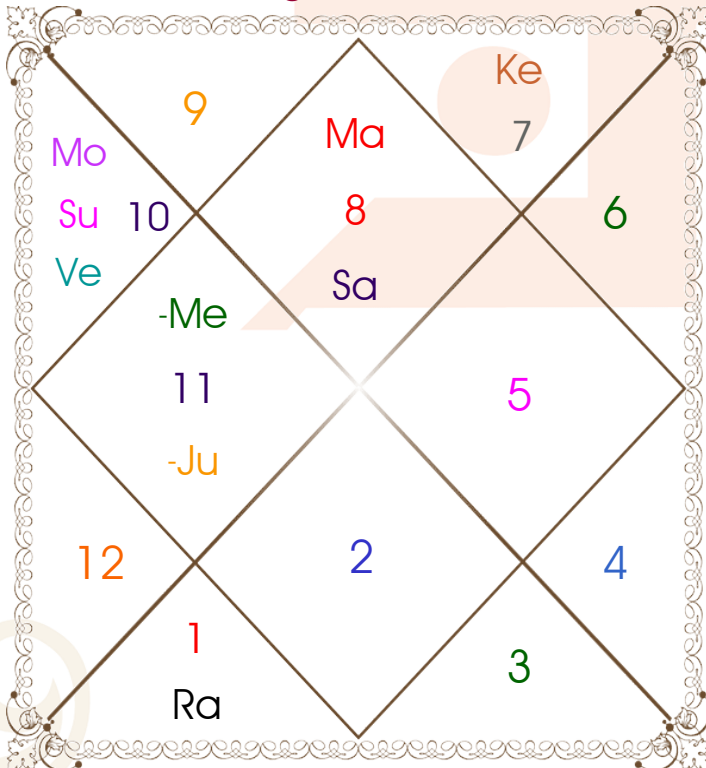

Planetary Degrees and their Positions

Pl	R	C	Rasi	Degree	Speed	Nak	Pad	No.	RL	NL	Sub	Dignity
Asc			Scorpio	12:01:42	306:22:44	Anuradha	3	17	Mar	Sat	Mon	---
Sun			Capricorn	25:07:31	01:00:48	Dhanish	1	23	Sat	Mar	Rah	EnSign
Mon			Capricorn	09:57:46	14:04:08	U Sadha	4	21	Sat	Sun	Ven	NuSign
Mar			Scorpio	09:38:03	00:35:10	Anuradha	2	17	Mar	Sat	Ven	OwnSign
Mer	C		Aquarius	00:15:14	01:48:02	Dhanish	3	23	Sat	Mar	Mer	NuSign
Jup	C		Aquarius	03:15:58	00:14:21	Dhanish	3	23	Sat	Mar	Ven	NuSign
Ven	C		Capricorn	29:44:06	01:15:15	Dhanish	2	23	Sat	Mar	Sat	FrSign
Sat			Scorpio	14:45:20	00:03:48	Anuradha	4	17	Mar	Sat	Rah	EnSign
Rah	R		Aries	09:25:33	00:12:07	Asvini	3	1	Mar	Ket	Sat	EnSign
Ket	R		Libra	09:25:33	00:12:07	Svati	1	15	Ven	Rah	Jup	NuSign
Ura			Scorpio	27:44:11	00:02:22	Jyestha	4	18	Mar	Mer	Jup	---
Nep			Sagittarius	11:13:57	00:01:46	Moola	4	19	Jup	Ket	Sat	---
Plu			Libra	13:42:06	00:00:02	Svati	3	15	Ven	Rah	Mer	---
Mid Heaven			Leo	22:13:14	--	P Phal	--	11	Sun	Ven	Sat	--

R-Retrograde S-Stationary

C- Combust D-Deep Combust

Rahu : True

Lahiri Ayanamsa : 23:39:39

Lagna-Chalit