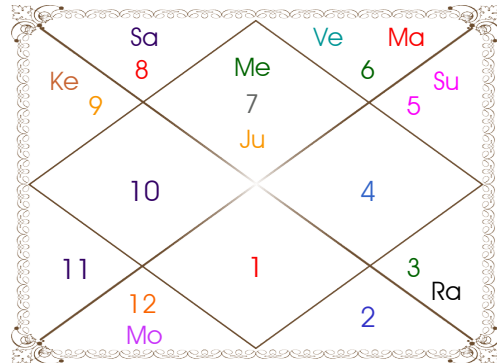

Planetary Degrees and their Positions

Pl	R	C	Rasi	Degree	Speed	Nak	Pad	No.	RL	NL	Sub	Dignity
Asc			Scorpio	12:01:42	306:22:44	Anuradha	3	17	Mar	Sat	Mon	---
Sun			Capricorn	25:07:31	01:00:48	Dhanish	1	23	Sat	Mar	Rah	EnSign
Mon			Capricorn	09:57:46	14:04:08	U Sadha	4	21	Sat	Sun	Ven	NuSign
Mar			Scorpio	09:38:03	00:35:10	Anuradha	2	17	Mar	Sat	Ven	OwnSign
Mer	C		Aquarius	00:15:14	01:48:02	Dhanish	3	23	Sat	Mar	Mer	NuSign
Jup	C		Aquarius	03:15:58	00:14:21	Dhanish	3	23	Sat	Mar	Ven	NuSign
Ven	C		Capricorn	29:44:06	01:15:15	Dhanish	2	23	Sat	Mar	Sat	FrSign
Sat			Scorpio	14:45:20	00:03:48	Anuradha	4	17	Mar	Sat	Rah	EnSign
Rah	R		Aries	09:25:33	00:12:07	Asvini	3	1	Mar	Ket	Sat	EnSign
Ket	R		Libra	09:25:33	00:12:07	Svati	1	15	Ven	Rah	Jup	NuSign
Ura			Scorpio	27:44:11	00:02:22	Jyestha	4	18	Mar	Mer	Jup	---
Nep			Sagittarius	11:13:57	00:01:46	Moola	4	19	Jup	Ket	Sat	---
Plu			Libra	13:42:06	00:00:02	Svati	3	15	Ven	Rah	Mer	---
Mid Heaven			Leo	22:13:14	--	P Phal	--	11	Sun	Ven	Sat	--

R-Retrograde S-Stationary

C- Combust D-Deep Combust

Rahu : True

Lahiri Ayanamsa : 23:39:39

Lagna-Chalit

Moon Chart

Navamsa Chart

Vimshottari Dasha

- ❖ The above dasa periods have been computed on the basis of Moon Degree. However, as per bhayat / bhabhog the balance of dasa is Sun 0 Y 0 M 6 D.
- ❖ The Dates given for Dasa periods show their endings. Divisions of Vimshottari Dasa for Complete 120 years are given here without any consideration of longevity.