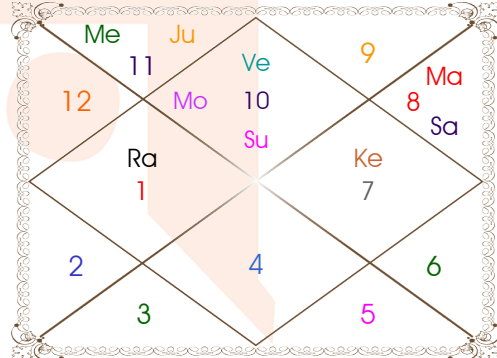

Planetary Degrees and their Positions

Pl	R	C	Rasi	Degree	Speed	Nak	Pad	No.	RL	NL	Sub	Dignity
Asc			Scorpio	12:01:42	306:22:44	Anuradha	3	17	Mar	Sat	Mon	---
Sun			Capricorn	25:07:31	01:00:48	Dhanish	1	23	Sat	Mar	Rah	EnSign
Mon			Capricorn	09:57:46	14:04:08	U Sadha	4	21	Sat	Sun	Ven	NuSign
Mar			Scorpio	09:38:03	00:35:10	Anuradha	2	17	Mar	Sat	Ven	OwnSign
Mer	C		Aquarius	00:15:14	01:48:02	Dhanish	3	23	Sat	Mar	Mer	NuSign
Jup	C		Aquarius	03:15:58	00:14:21	Dhanish	3	23	Sat	Mar	Ven	NuSign
Ven	C		Capricorn	29:44:06	01:15:15	Dhanish	2	23	Sat	Mar	Sat	FrSign
Sat			Scorpio	14:45:20	00:03:48	Anuradha	4	17	Mar	Sat	Rah	EnSign
Rah	R		Aries	09:25:33	00:12:07	Asvini	3	1	Mar	Ket	Sat	EnSign
Ket	R		Libra	09:25:33	00:12:07	Svati	1	15	Ven	Rah	Jup	NuSign
Ura			Scorpio	27:44:11	00:02:22	Jyestha	4	18	Mar	Mer	Jup	---
Nep			Sagittarius	11:13:57	00:01:46	Moola	4	19	Jup	Ket	Sat	---
Plu			Libra	13:42:06	00:00:02	Svati	3	15	Ven	Rah	Mer	---
Mid Heaven			Leo	22:13:14	--	P Phal	--	11	Sun	Ven	Sat	--

R-Retrograde S-Stationary

C- Combust D-Deep Combust

Rahu : True

Lahiri Ayanamsa : 23:39:39

Lagna-Chalit

Moon Chart

Navamsa Chart

Vimshottari Dasha

- ❖ The above dasa periods have been computed on the basis of Moon Degree. However, as per bhayat / bhabhog the balance of dasa is Sun 0 Y 0 M 6 D.
- ❖ The Dates given for Dasa periods show their endings. Divisions of Vimshottari Dasa for Complete 120 years are given here without any consideration of longevity.