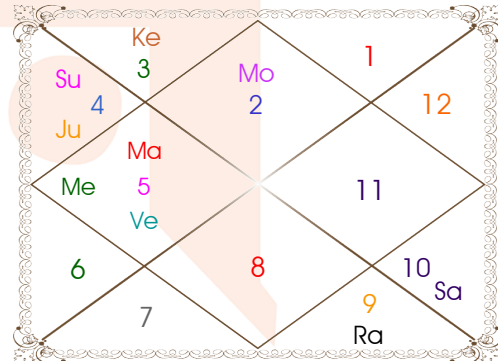

Planetary Degrees and their Positions

Pl	R	C	Rasi	Degree	Speed	Nak	Pad	No.	RL	NL	Sub	Dignity
Asc			Leo	04:22:42	311:42:23	Magha	2	10	Sun	Ket	Mon	---
Sun			Can	18:25:09	00:57:28	Aslesa	1	9	Mon	Mer	Mer	FrSign
Mon			Tau	09:00:48	14:10:37	Krittika	4	3	Ven	Sun	Ven	Moltrikn
Mar			Leo	18:59:31	00:37:34	P Phal	2	11	Sun	Ven	Rah	FrSign
Mer			Leo	11:47:50	00:14:48	Magha	4	10	Sun	Ket	Mer	FrSign
Jup		C	Can	27:57:29	00:13:03	Aslesa	4	9	Mon	Mer	Sat	Exalted
Ven	R		Leo	13:19:26	00:08:30	Magha	4	10	Sun	Ket	Mer	EnSign
Sat	R		Cap	09:05:42	00:04:22	U Sadha	4	21	Sat	Sun	Ven	OwnSign
Rah			Sag	25:01:14	00:01:13	P Sadha	4	20	Jup	Ven	Mer	Dblitted
Ket			Gem	25:01:14	00:01:13	Punrvsu	2	7	Mer	Jup	Mer	Dblitted
Ura	R		Sag	16:53:08	00:01:57	P Sadha	2	20	Jup	Ven	Mon	---
Nep	R		Sag	20:54:49	00:01:24	P Sadha	3	20	Jup	Ven	Jup	---
Plu			Lib	23:50:00	00:00:14	Visakha	2	16	Ven	Jup	Sat	---
Mid Heaven			Tau	02:08:45	--	Krittika	--	3	Ven	Sun	Jup	--

R-Retrograde S-Stationary

C- Combust D-Deep Combust

Rahu : True

Lahiri Ayanamsa : 23:44:40

Lagna-Chalit

Moon Chart

Navamsa Chart

Vimshottari Dasha

Balance of Dasa : Sun 0 Years 5 Months 9 Days

Sun 6 Years	Mon 10 Years	Mar 7 Years	Rah 18 Years	Jup 16 Years
05/08/1991	14/01/1992	13/01/2002	13/01/2009	14/01/2027
14/01/1992	13/01/2002	13/01/2009	14/01/2027	14/01/2043
00/00/0000	Mon 13/11/1992	Mar 12/06/2002	Rah 26/09/2011	Jup 03/03/2029
00/00/0000	Mar 14/06/1993	Rah 30/06/2003	Jup 19/02/2014	Sat 14/09/2031
00/00/0000	Rah 14/12/1994	Jup 05/06/2004	Sat 26/12/2016	Mer 20/12/2033
00/00/0000	Jup 14/04/1996	Sat 15/07/2005	Mer 15/07/2019	Ket 26/11/2034
00/00/0000	Sat 14/11/1997	Mer 12/07/2006	Ket 02/08/2020	Ven 27/07/2037
00/00/0000	Mer 15/04/1999	Ket 08/12/2006	Ven 03/08/2023	Sun 15/05/2038
00/00/0000	Ket 14/11/1999	Ven 07/02/2008	Sun 26/06/2024	Mon 14/09/2039
05/08/1991	Ven 15/07/2001	Sun 14/06/2008	Mon 26/12/2025	Mar 20/08/2040
Ven 14/01/1992	Sun 13/01/2002	Mon 13/01/2009	Mar 14/01/2027	Rah 14/01/2043