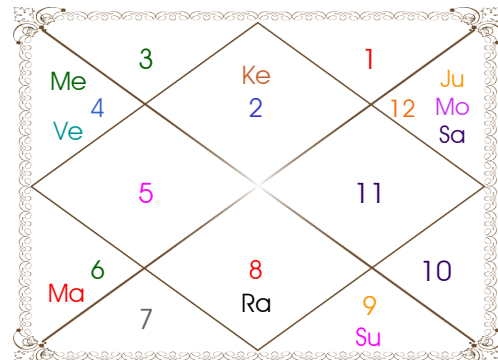

Planetary Degrees and their Positions

Pl	R	C	Rasi	Degree	Speed	Nak	Pad	No.	RL	NL	Sub	Dignity
Asc			Leo	04:22:42	311:42:23	Magha	2	10	Sun	Ket	Mon	---
Sun			Can	18:25:09	00:57:28	Aslesa	1	9	Mon	Mer	Mer	FrSign
Mon			Tau	09:00:48	14:10:37	Krittika	4	3	Ven	Sun	Ven	Moltrikn
Mar			Leo	18:59:31	00:37:34	P Phal	2	11	Sun	Ven	Rah	FrSign
Mer			Leo	11:47:50	00:14:48	Magha	4	10	Sun	Ket	Mer	FrSign
Jup		C	Can	27:57:29	00:13:03	Aslesa	4	9	Mon	Mer	Sat	Exalted
Ven	R		Leo	13:19:26	00:08:30	Magha	4	10	Sun	Ket	Mer	EnSign
Sat	R		Cap	09:05:42	00:04:22	U Sadha	4	21	Sat	Sun	Ven	OwnSign
Rah			Sag	25:01:14	00:01:13	P Sadha	4	20	Jup	Ven	Mer	Dblitted
Ket			Gem	25:01:14	00:01:13	Punrvsu	2	7	Mer	Jup	Mer	Dblitted
Ura	R		Sag	16:53:08	00:01:57	P Sadha	2	20	Jup	Ven	Mon	---
Nep	R		Sag	20:54:49	00:01:24	P Sadha	3	20	Jup	Ven	Jup	---
Plu			Lib	23:50:00	00:00:14	Visakha	2	16	Ven	Jup	Sat	---
Mid Heaven			Tau	02:08:45	--	Krittika	--	3	Ven	Sun	Jup	--

R-Retrograde S-Stationary

C- Combust D-Deep Combust

Rahu : True

Lahiri Ayanamsa : 23:44:40

Lagna-Chalit

Moon Chart

Navamsa Chart

Vimshottari Dasha

Balance of Dasa : Sun 0 Years 5 Months 9 Days

Sun 6 Years	Mon 10 Years	Mar 7 Years	Rah 18 Years	Jup 16 Years
05/08/1991	14/01/1992	13/01/2002	13/01/2009	14/01/2027
14/01/1992	13/01/2002	13/01/2009	14/01/2027	14/01/2043
00/00/0000	Mon 13/11/1992	Mar 12/06/2002	Rah 26/09/2011	Jup 03/03/2029
00/00/0000	Mar 14/06/1993	Rah 30/06/2003	Jup 19/02/2014	Sat 14/09/2031
00/00/0000	Rah 14/12/1994	Jup 05/06/2004	Sat 26/12/2016	Mer 20/12/2033
00/00/0000	Jup 14/04/1996	Sat 15/07/2005	Mer 15/07/2019	Ket 26/11/2034
00/00/0000	Sat 14/11/1997	Mer 12/07/2006	Ket 02/08/2020	Ven 27/07/2037
00/00/0000	Mer 15/04/1999	Ket 08/12/2006	Ven 03/08/2023	Sun 15/05/2038
00/00/0000	Ket 14/11/1999	Ven 07/02/2008	Sun 26/06/2024	Mon 14/09/2039
05/08/1991	Ven 15/07/2001	Sun 14/06/2008	Mon 26/12/2025	Mar 20/08/2040
Ven 14/01/1992	Sun 13/01/2002	Mon 13/01/2009	Mar 14/01/2027	Rah 14/01/2043