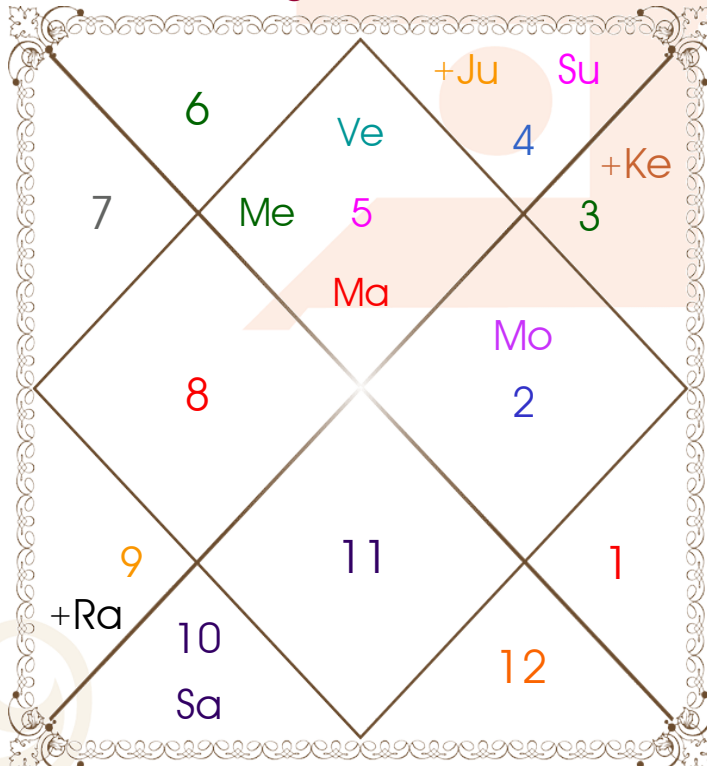

Planetary Degrees and their Positions

Pl	R	C	Rasi	Degree	Speed	Nak	Pad	No.	RL	NL	Sub	Dignity
Asc			Leo	04:22:42	311:42:23	Magha	2	10	Sun	Ket	Mon	---
Sun			Can	18:25:09	00:57:28	Aslesa	1	9	Mon	Mer	Mer	FrSign
Mon			Tau	09:00:48	14:10:37	Krittika	4	3	Ven	Sun	Ven	Moltrikn
Mar			Leo	18:59:31	00:37:34	P Phal	2	11	Sun	Ven	Rah	FrSign
Mer			Leo	11:47:50	00:14:48	Magha	4	10	Sun	Ket	Mer	FrSign
Jup		C	Can	27:57:29	00:13:03	Aslesa	4	9	Mon	Mer	Sat	Exalted
Ven	R		Leo	13:19:26	00:08:30	Magha	4	10	Sun	Ket	Mer	EnSign
Sat	R		Cap	09:05:42	00:04:22	U Sadha	4	21	Sat	Sun	Ven	OwnSign
Rah			Sag	25:01:14	00:01:13	P Sadha	4	20	Jup	Ven	Mer	Dblitted
Ket			Gem	25:01:14	00:01:13	Punrvsu	2	7	Mer	Jup	Mer	Dblitted
Ura	R		Sag	16:53:08	00:01:57	P Sadha	2	20	Jup	Ven	Mon	---
Nep	R		Sag	20:54:49	00:01:24	P Sadha	3	20	Jup	Ven	Jup	---
Plu			Lib	23:50:00	00:00:14	Visakha	2	16	Ven	Jup	Sat	---
Mid Heaven			Tau	02:08:45	--	Krittika	--	3	Ven	Sun	Jup	--

R-Retrograde S-Stationary

C- Combust D-Deep Combust

Rahu : True

Lahiri Ayanamsa : 23:44:40

Lagna-Chalit