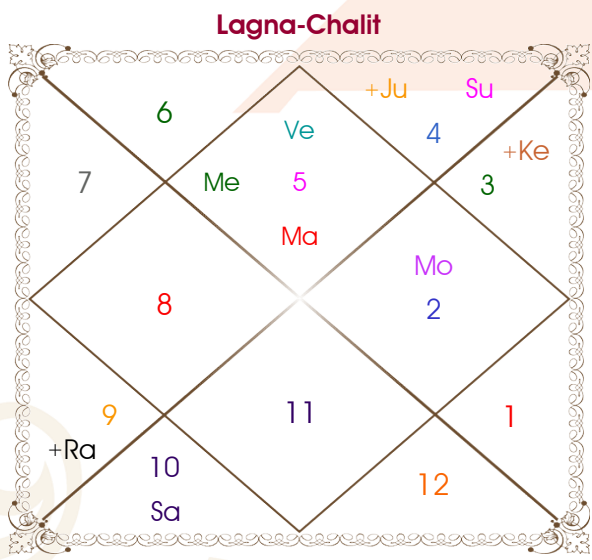

Vimshottari Sun 0Y 5M 9D				Degree		Sign		Pln		Sign		Degree		Vimshottari Saturn 12Y 5M 30D	
Rahu				04:22:42	Leo	Asc			Gem	22:24:43	Ketu				
13/01/2009				18:25:09	Can	Sun			Can	26:52:07	11/02/2025				
14/01/2027				09:00:48	Tau	Mon			Pis	07:53:44	12/02/2032				
Rahu	26/09/2011	11:47:50	Leo	Mer	Leo	13:03:25			Leo	13:03:25	Ketu	10/07/2025			
Jupiter	19/02/2014	27:57:29	Can	Jup	Sco	11:55:25			Sco	11:55:25	Venus	09/09/2026			
Saturn	26/12/2016	13:19:26	Leo R	Ven	Can	24:54:52			Can	24:54:52	Sun	15/01/2027			
Mercury	15/07/2019	09:05:42	Cap R	Sat R	Aqu	29:46:34			Aqu	29:46:34	Moon	16/08/2027			
Ketu	02/08/2020	25:01:14	Sag	Rah R	Lib	05:02:03			Lib	05:02:03	Mars	12/01/2028			
Venus	03/08/2023	25:01:14	Gem	Ket R	Ari	05:02:03			Ari	05:02:03	Rahu	30/01/2029			
Sun	26/06/2024	16:53:08	Sag R	Ura R	Cap	03:48:06			Cap	03:48:06	Jupiter	06/01/2030			
Moon	26/12/2025	20:54:49	Sag R	Nep R	Sag	29:38:59			Sag	29:38:59	Saturn	15/02/2031			
Mars	14/01/2027	23:50:00	Lib	Plu	Sco	04:01:32			Sco	04:01:32	Mercury	12/02/2032