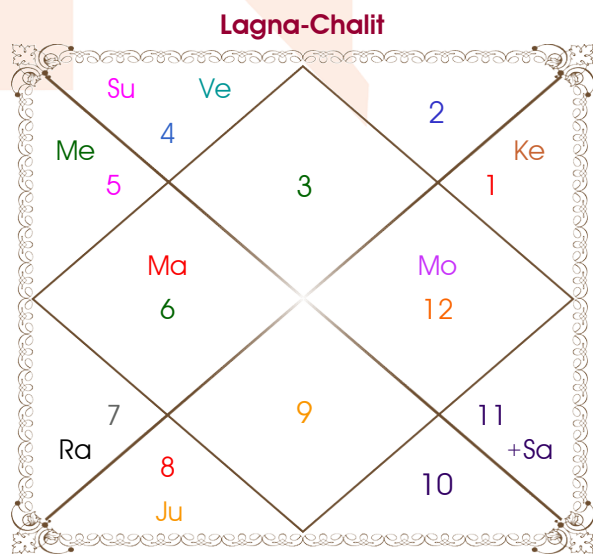

Vimshottari Sun 0Y 5M 9D				Degree		Sign		Pln		Sign		Degree		Vimshottari Saturn 12Y 5M 30D	
Rahu				04:22:42	Leo	Asc			Gem	22:24:43	Ketu				
13/01/2009				18:25:09	Can	Sun			Can	26:52:07	11/02/2025				
14/01/2027				09:00:48	Tau	Mon			Pis	07:53:44	12/02/2032				
Rahu	26/09/2011	11:47:50	Leo	Mer	Leo	13:03:25			Leo	13:03:25	Ketu	10/07/2025			
Jupiter	19/02/2014	27:57:29	Can	Jup	Sco	11:55:25			Sco	11:55:25	Venus	09/09/2026			
Saturn	26/12/2016	13:19:26	Leo R	Ven	Can	24:54:52			Can	24:54:52	Sun	15/01/2027			
Mercury	15/07/2019	09:05:42	Cap R	Sat R	Aqu	29:46:34			Aqu	29:46:34	Moon	16/08/2027			
Ketu	02/08/2020	25:01:14	Sag	Rah R	Lib	05:02:03			Lib	05:02:03	Mars	12/01/2028			
Venus	03/08/2023	25:01:14	Gem	Ket R	Ari	05:02:03			Ari	05:02:03	Rahu	30/01/2029			
Sun	26/06/2024	16:53:08	Sag R	Ura R	Cap	03:48:06			Cap	03:48:06	Jupiter	06/01/2030			
Moon	26/12/2025	20:54:49	Sag R	Nep R	Sag	29:38:59			Sag	29:38:59	Saturn	15/02/2031			
Mars	14/01/2027	23:50:00	Lib	Plu	Sco	04:01:32			Sco	04:01:32	Mercury	12/02/2032